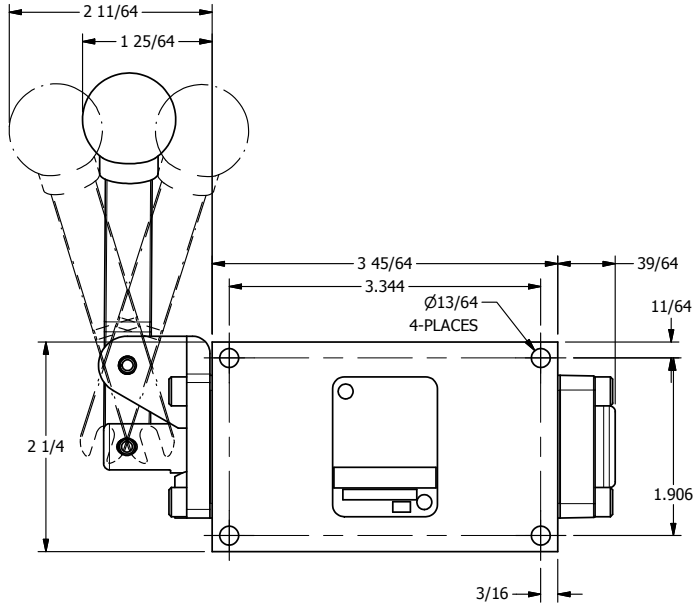

4

3

2

1

TAPPED 1/4-20 x 5/8
4-PLACES

AAA
PRODUCTS
INTERNATIONAL
7114 Harry Hines Blvd
Dallas, TX 75235

TITLE: 1/4" SIDE PORT, LEVER, 3 POS,
SPR CTR, LEVER SHFT, CLSD CTR SPL,
LVR RTD 270D, BENT LVR, RVRS BUILD

DRAWING NO.:
DIM_635VC

THE INFORMATION CONTAINED WITHIN THIS DOCUMENT IS PROPRIETARY TO AAA PRODUCTS AND MAY NOT BE DISCLOSED WITHOUT PRIOR WRITTEN CONSENT

4

3

2

1