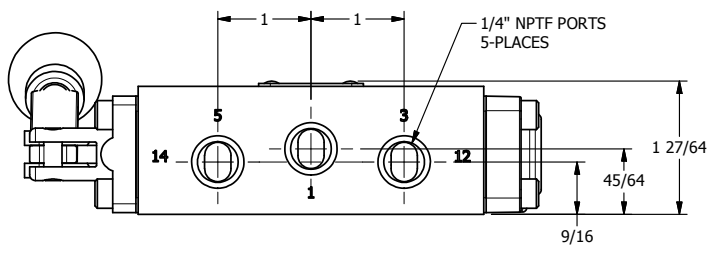

4

3

2

1

TAPPED 1/4-20 x 5/8
4-PLACES

AAA
PRODUCTS
INTERNATIONAL
7114 Harry Hines Blvd
Dallas, TX 75235

TITLE: 1/4" SIDE PORT, LEVER, 3 POS,
SPR CTR, LEVER SHFT, CLSD CTR SPL,
LVR RTD 270D, BENT LVR, RVRS BUILD

DRAWING NO.:
DIM_635VC

THE INFORMATION CONTAINED WITHIN THIS DOCUMENT IS PROPRIETARY TO AAA PRODUCTS AND MAY NOT BE DISCLOSED WITHOUT PRIOR WRITTEN CONSENT

4

3

2

1