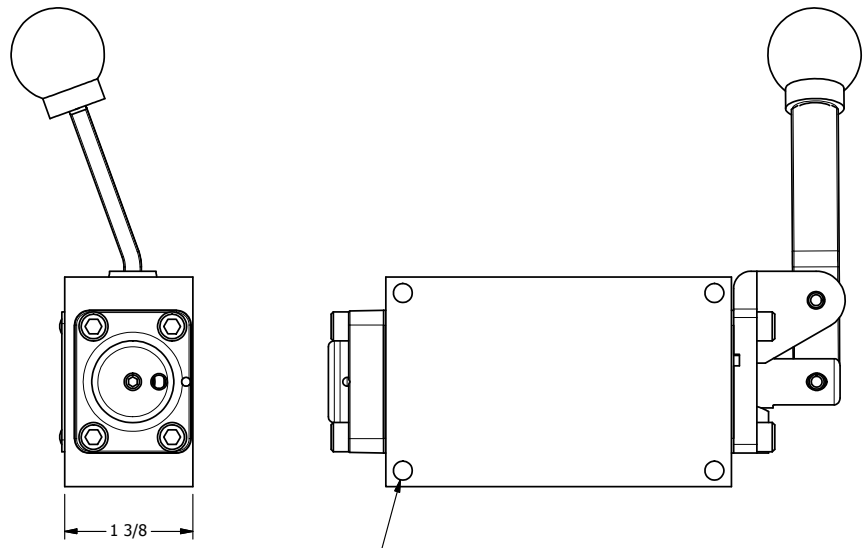

4

3

2

1

TAPPED 1/4-20 x 5/8
4-PLACES

AAA
PRODUCTS
INTERNATIONAL
7114 Harry Hines Blvd
Dallas, TX 75235

TITLE: 1/4" SIDE PORT, LEVER, 3 POS,
SPR CTR, LEVER SHFT, CLSD CTR SPL,
LVR RTD 270D, BENT LVR, RVRS BUILD

DRAWING NO.:
DIM_635VC

THE INFORMATION CONTAINED WITHIN THIS DOCUMENT IS PROPRIETARY TO AAA PRODUCTS AND MAY NOT BE DISCLOSED WITHOUT PRIOR WRITTEN CONSENT

4

3

2

1