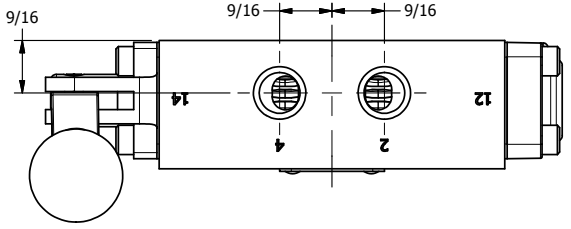

4

3

2

1

TAPPED 1/4-20 x 5/8
4-PLACES

AAA
PRODUCTS
INTERNATIONAL
7114 Harry Hines Blvd
Dallas, TX 75235

TITLE: 1/4" SIDE PORT, LEVER, 3 POS,
SPR CTR, LEVER SHFT, CLSD CTR SPL,
LVR RTD 270D, BENT LVR, RVRS BUILD

DRAWING NO.:
DIM_635VC

THE INFORMATION CONTAINED WITHIN THIS DOCUMENT IS PROPRIETARY TO AAA PRODUCTS AND MAY NOT BE DISCLOSED WITHOUT PRIOR WRITTEN CONSENT

4

3

2

1