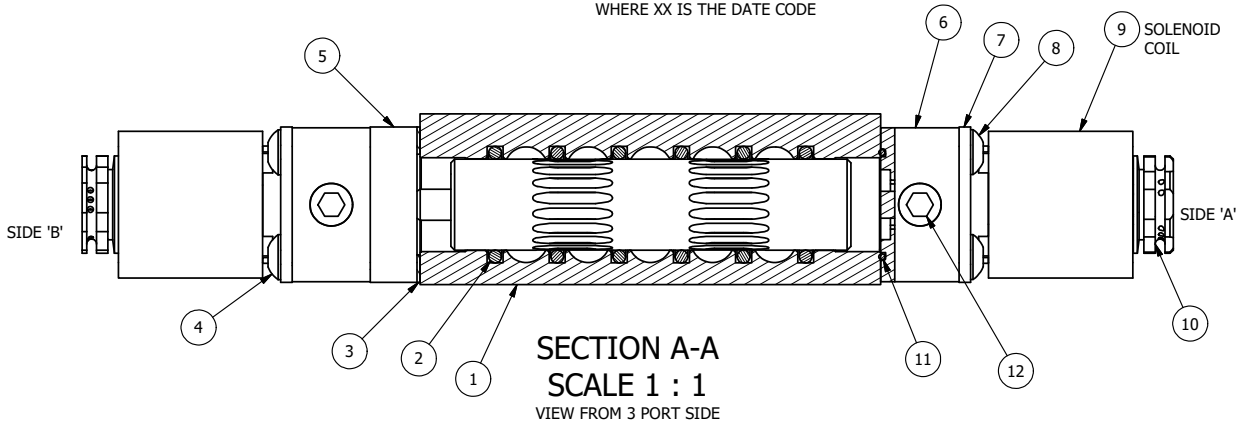

SECTION A-A
SCALE 1 : 1
VIEW FROM 3 PORT SIDE

1. NOTES:
   1) ALWAYS GIVE VALVE MODEL AND PART NUMBER WHEN ORDERING PARTS.
   2) FOR DIFFERENT VOLTAGES OTHER THAN 120/60, REPLACE SOLENOID COIL WITH COIL LISTED IN TABLE BELOW.

12	2	V-19-SS	PLUG, SOCKET PIPE 1/8"-27 NPT, 7/8 TAPER, PLAIN, FLUSH SEAL, STAINLESS STEEL
11	2	EMG3	GASKET - END MOUNT SOLENOID, BUNA-N, 1/4" & 3/8" VALVES
10	2	V-562	NUT, SOLENOID, SIDE EXHAUST
9	2	V-603-1	COIL HI-TEMP. 8-30T 120/60. NASS # 0558 55.1-00/7121.
8	4	V-584-SS	SCREW, 10-24 X 1, BUTTON HEAD SOCKET CAP, 18-8 OR 303 SS
7	2	SEC3-7	PLATE, RE-INFORCEMENT, SOLENOID, STAMPED, 304 STAINLESS
6	2	V-550-1	SOL OPER, END MOUNT, NON-LOCKING O'RIDE
5	1	AY-ZEMY3G	ASSY - SPR CTR, FLOAT CTR SPL, END MOUNT SOLENOID, BRASS, 1/4" & 3/8" VALVES
4	4	V-601-SS	SCREW, 10-24 X 1-1/2, BUTTON HEAD SOCKET CAP, 18-8 SS OR EQUIVQLENT
3	1	ECG3	GASKET - END CAP, 1/4" & 3/8" VALVE
2	6	V-39	O-RING, VITON, STD BODY, 1/4" & 3/8" VALVES
1	1	ZB3-1	BODY - BRASS, UPPER PILOTS (BUTTON BLEEDER), 3/8" SIDE PORT VALVE
FLG	QTY	PART NO	DESCRIPTION

LIMITS ON DIMENSIONS
UNLESS OTHERWISE SPECIFIED
2-PL DECIMAL ± .01
3-PL DECIMAL ± .005
FRACTIONAL ± 1/64
ANGULAR ± 1/2°

AAA PRODUCTS INTERNATIONAL
7114 Harry Hines Blvd
Dallas, TX 75235

DRAWN: RMcKenna DATE: 4/7/2016 CHECKED: KWaite DATE: 4/7/2016
SCALE: 1 : 1 SHEET: 1 OF 1 RELEASED: HWomack DATE: 4/7/2016

TITLE: 3/8" SIDE PORT, DBL SOL, 3 POS, SPR CTR, FLOAT CTR SPL, BRASS & SS, HIGH TEMP, 120/60, SIDE VENT	PART NO.: ZESY3GHC	REV.:

COIL VOLTAGES	
PART NO	REPLACE COIL
ZESY3GHC 12VDC	V-603-2

THE INFORMATION CONTAINED WITHIN THIS DOCUMENT IS PROPRIETARY TO AAA PRODUCTS AND MAY NOT BE DISCLOSED WITHOUT PRIOR WRITTEN CONSENT

4

3

2

1