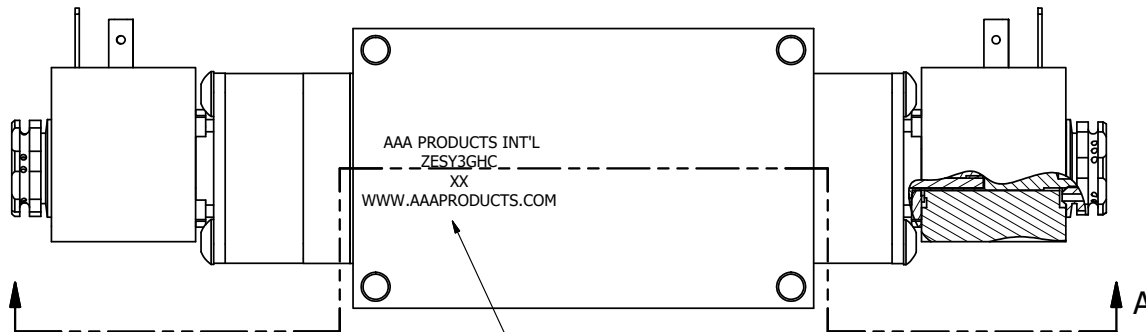

4

3

2

1

AAA PRODUCTS INT'L
ZESY3GHC
XX
WWW.AAAPRODUCTS.COM

MARK VALVE USING 1/8" LETTERS
WHERE XX IS THE DATE CODE