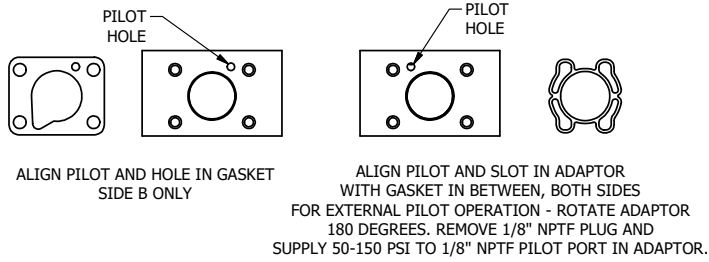

SECTION A-A
SCALE 1 : 1
VIEW FROM 3 PORT SIDE

1. NOTES:
   1) ALWAYS GIVE VALVE MODEL AND PART NUMBER WHEN ORDERING PARTS.
   2) FOR DIFFERENT VOLTAGES OTHER THAN 120/60, REPLACE SOLENOID COIL WITH COIL LISTED IN TABLE BELOW.

12	2	V-19-SS	PLUG, SOCKET PIPE 1/8"-27 NPT, 7/8 TAPER, PLAIN, FLUSH SEAL, STAINLESS STEEL
11	2	EMG3	GASKET - END MOUNT SOLENOID, BUNA-N, 1/4" & 3/8" VALVES
10	2	V-562	NUT, SOLENOID, SIDE EXHAUST
9	2	V-603-1	COIL HI-TEMP. 8-30T 120/60. NASS # 0558 55.1-00/7121.
8	4	V-584-SS	SCREW, 10-24 X 1, BUTTON HEAD SOCKET CAP, 18-8 OR 303 SS
7	2	SEC3-7	PLATE, RE-INFORCEMENT, SOLENOID, STAMPED, 304 STAINLESS
6	2	V-550-1	SOL OPER, END MOUNT, NON-LOCKING O'RIDE
5	1	AY-ZEMY3G	ASSY - SPR CTR, FLOAT CTR SPL, END MOUNT SOLENOID, BRASS, 1/4" & 3/8" VALVES
4	4	V-601-SS	SCREW, 10-24 X 1-1/2, BUTTON HEAD SOCKET CAP, 18-8 SS OR EQUIVQLENT
3	1	ECG3	GASKET - END CAP, 1/4" & 3/8" VALVE
2	6	V-39	O-RING, VITON, STD BODY, 1/4" & 3/8" VALVES
1	1	ZB3-1	BODY - BRASS, UPPER PILOTS (BUTTON BLEEDER), 3/8" SIDE PORT VALVE
FLG	QTY	PART NO	DESCRIPTION

LIMITS ON DIMENSIONS
UNLESS OTHERWISE SPECIFIED
2-PL DECIMAL ± .01
3-PL DECIMAL ± .005
FRACTIONAL ± 1/64
ANGULAR ± 1/2°

AAA PRODUCTS INTERNATIONAL
7114 Harry Hines Blvd
Dallas, TX 75235

DRAWN: RMcKenna DATE: 4/7/2016 CHECKED: KWaite DATE: 4/7/2016
SCALE: 1 : 1 SHEET: 1 OF 1 RELEASED: HWomack DATE: 4/7/2016

TITLE: 3/8" SIDE PORT, DBL SOL, 3 POS, SPR CTR, FLOAT CTR SPL, BRASS & SS, HIGH TEMP, 120/60, SIDE VENT	PART NO.: ZESY3GHC	REV.:

COIL VOLTAGES	
PART NO	REPLACE COIL
ZESY3GHC 12VDC	V-603-2

THE INFORMATION CONTAINED WITHIN THIS DOCUMENT IS PROPRIETARY TO AAA PRODUCTS AND MAY NOT BE DISCLOSED WITHOUT PRIOR WRITTEN CONSENT

4

3

2

1