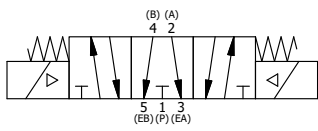

COIL VOLTAGES	
PART NO	REPLACE COIL
ZESY3GHC 12VDC	V-603-2

THE INFORMATION CONTAINED WITHIN THIS DOCUMENT IS PROPRIETARY TO AAA PRODUCTS AND MAY NOT BE DISCLOSED WITHOUT PRIOR WRITTEN CONSENT

4

3

2

1