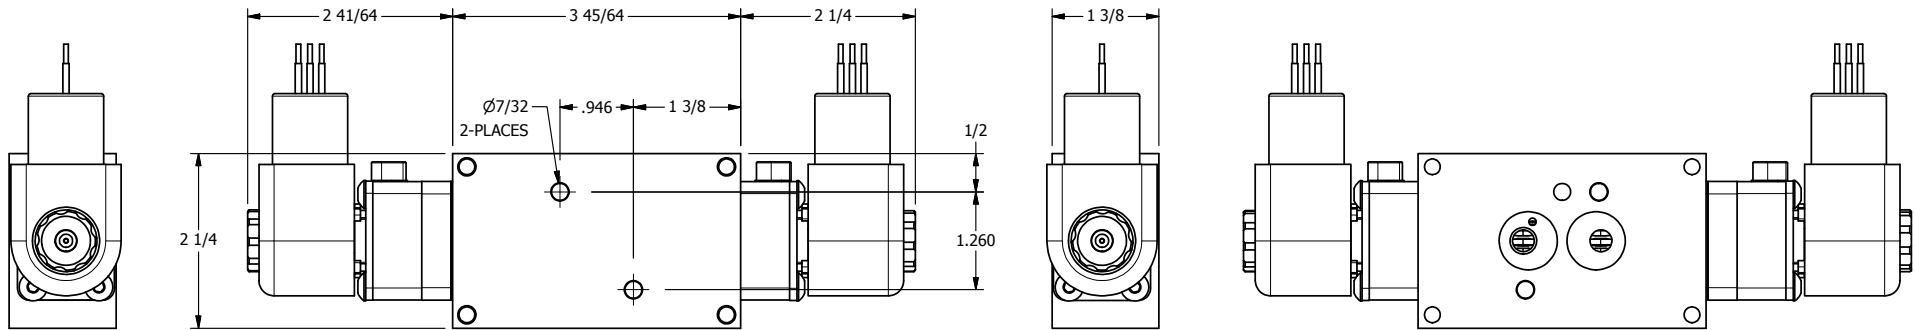

4 3 2 1

4 3 2

TITLE: 1/4" NAMUR, SNGL SOL, 3 POS,
SPR CTR, SOL SHFT, CLSD CTR SPL,
BRASS & SS, EXPL PROOF, LCKNG OVRD

DRAWING NO.:
DIM_ZNSY2XO

THE INFORMATION CONTAINED WITHIN THIS DOCUMENT IS PROPRIETARY TO AAA PRODUCTS AND MAY NOT BE DISCLOSED WITHOUT PRIOR WRITTEN CONSENT