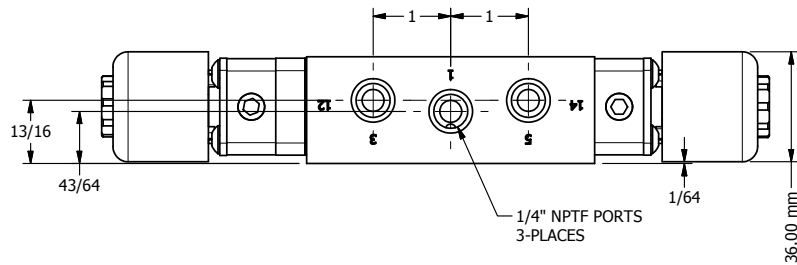

4 3 2 1

4 3 2

TITLE: 1/4" NAMUR, SNGL SOL, 3 POS,
SPR CTR, SOL SHFT, CLSD CTR SPL,
BRASS & SS, EXPL PROOF, LCKNG OVRD

DRAWING NO.:
DIM_ZNSY2XO

THE INFORMATION CONTAINED WITHIN THIS DOCUMENT IS PROPRIETARY TO AAA PRODUCTS AND MAY NOT BE DISCLOSED WITHOUT PRIOR WRITTEN CONSENT