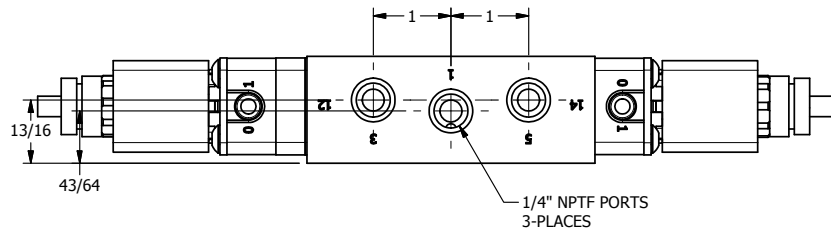

4 3 2 1

4 3 2 1

TITLE: 1/4" NAMUR, SNGL SOL, 3 POS,
SPR CTR, CLSD CTR SPL, BRASS & SS,
ATEX, EXT PILOT

DRAWING NO.:
DIM_ZNSY2TZ

THE INFORMATION CONTAINED WITHIN THIS DOCUMENT IS PROPRIETARY TO AAA PRODUCTS AND MAY NOT BE DISCLOSED WITHOUT PRIOR WRITTEN CONSENT