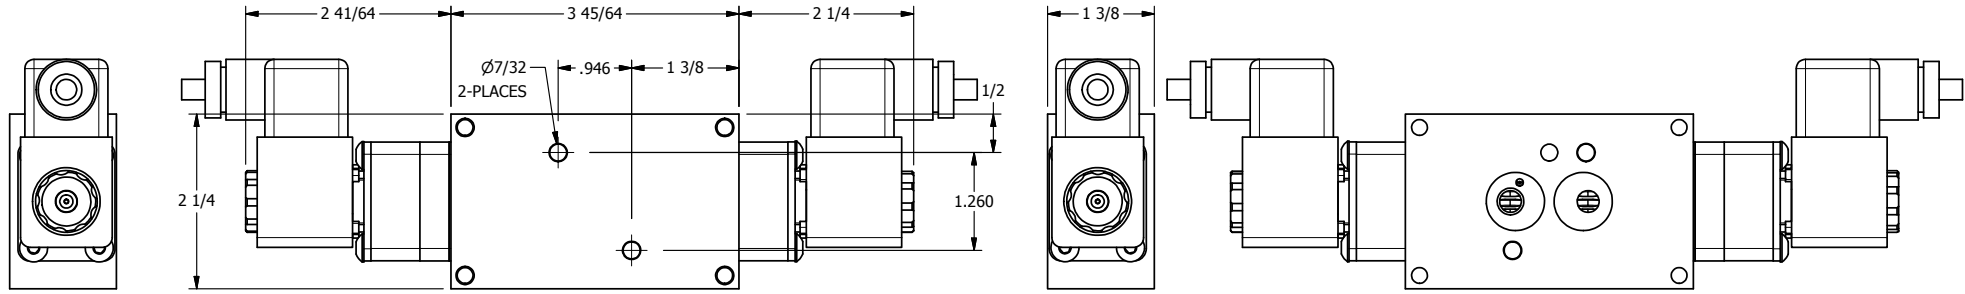

4 3 2 1

4 3 2 1

TITLE: 1/4" NAMUR, SNGL SOL, 3 POS,
SPR CTR, CLSD CTR SPL, BRASS & SS,
ATEX, EXT PILOT

DRAWING NO.:
DIM_ZNSY2TZ

THE INFORMATION CONTAINED WITHIN THIS DOCUMENT IS PROPRIETARY TO AAA PRODUCTS AND MAY NOT BE DISCLOSED WITHOUT PRIOR WRITTEN CONSENT