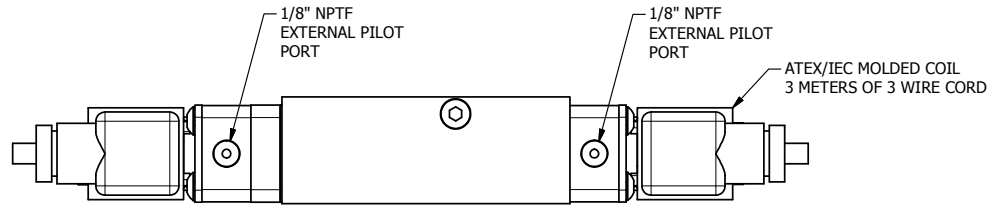

4 3 2 1

4 3 2 1

TITLE: 1/4" NAMUR, SNGL SOL, 3 POS,
SPR CTR, CLSD CTR SPL, BRASS & SS,
ATEX, EXT PILOT

DRAWING NO.:
DIM_ZNSY2TZ

THE INFORMATION CONTAINED WITHIN THIS DOCUMENT IS PROPRIETARY TO AAA PRODUCTS AND MAY NOT BE DISCLOSED WITHOUT PRIOR WRITTEN CONSENT