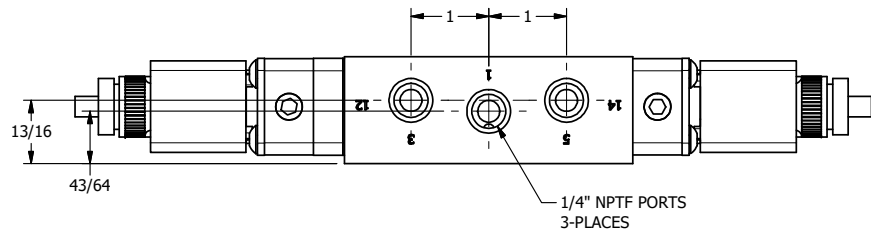

4 3 2 1

4 3 2

TITLE: 1/4" NAMUR, SNGL SOL, 3 POS,
SPR CTR, CLSD CTR SPL, BRASS & SS,
ATEX, LCKNG OVRD, DUST EXCLDR

DRAWING NO.:
DIM_ZNSY2TOL

THE INFORMATION CONTAINED WITHIN THIS DOCUMENT IS PROPRIETARY TO AAA PRODUCTS AND MAY NOT BE DISCLOSED WITHOUT PRIOR WRITTEN CONSENT