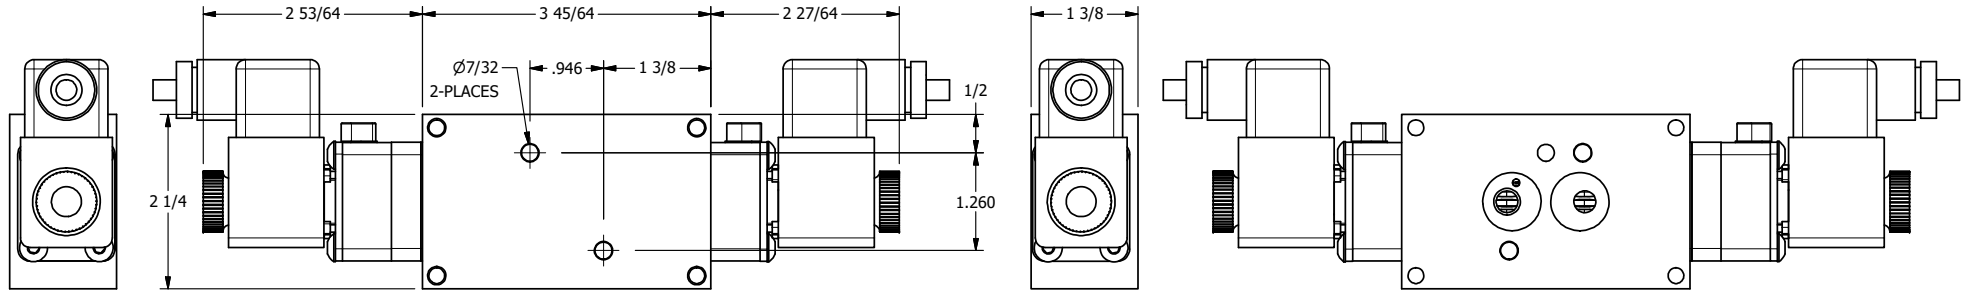

4 3 2 1

4 3 2

TITLE: 1/4" NAMUR, SNGL SOL, 3 POS,
SPR CTR, CLSD CTR SPL, BRASS & SS,
ATEX, LCKNG OVRD, DUST EXCLDR

DRAWING NO.:
DIM_ZNSY2TOL

THE INFORMATION CONTAINED WITHIN THIS DOCUMENT IS PROPRIETARY TO AAA PRODUCTS AND MAY NOT BE DISCLOSED WITHOUT PRIOR WRITTEN CONSENT