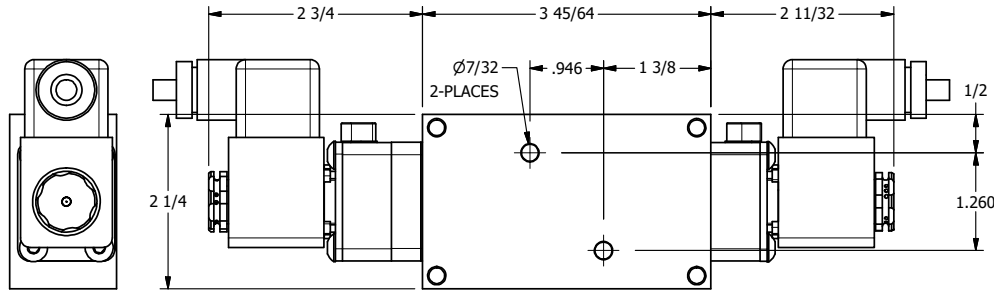

4 | 3 | 2 | 1

4 | 3 | 2

TITLE: 1/4" NAMUR, SNGL SOL, 3 POS,
SPR CTR, CLSD CTR SPL, BRASS & SS,
ATEX, LCKNG OVRD, SIDE VENT

DRAWING NO.:
DIM_ZNSY2TOC

THE INFORMATION CONTAINED WITHIN THIS DOCUMENT IS PROPRIETARY TO AAA PRODUCTS AND MAY NOT BE DISCLOSED WITHOUT PRIOR WRITTEN CONSENT