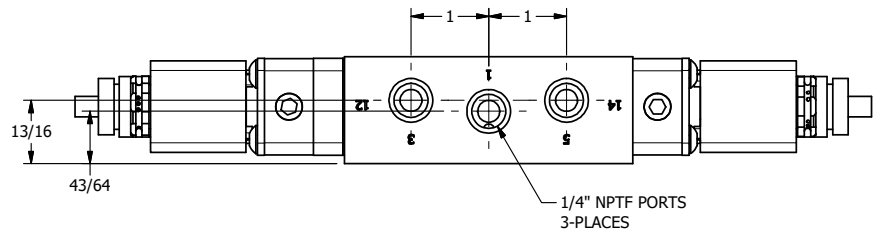

4 | 3 | 2 | 1

4 | 3 | 2

TITLE: 1/4" NAMUR, SNGL SOL, 3 POS,
SPR CTR, CLSD CTR SPL, BRASS & SS,
ATEX, LCKNG OVRD, SIDE VENT

DRAWING NO.:
DIM_ZNSY2TOC

THE INFORMATION CONTAINED WITHIN THIS DOCUMENT IS PROPRIETARY TO AAA PRODUCTS AND MAY NOT BE DISCLOSED WITHOUT PRIOR WRITTEN CONSENT