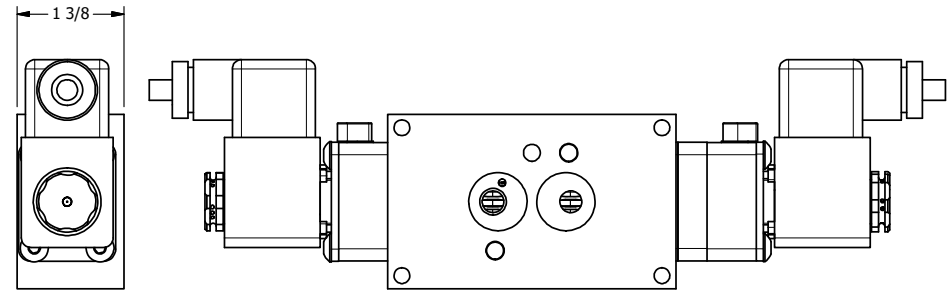

4 | 3 | 2 | 1

4 | 3 | 2

TITLE: 1/4" NAMUR, SNGL SOL, 3 POS,
SPR CTR, CLSD CTR SPL, BRASS & SS,
ATEX, LCKNG OVRD, SIDE VENT

DRAWING NO.:
DIM_ZNSY2TOC

THE INFORMATION CONTAINED WITHIN THIS DOCUMENT IS PROPRIETARY TO AAA PRODUCTS AND MAY NOT BE DISCLOSED WITHOUT PRIOR WRITTEN CONSENT