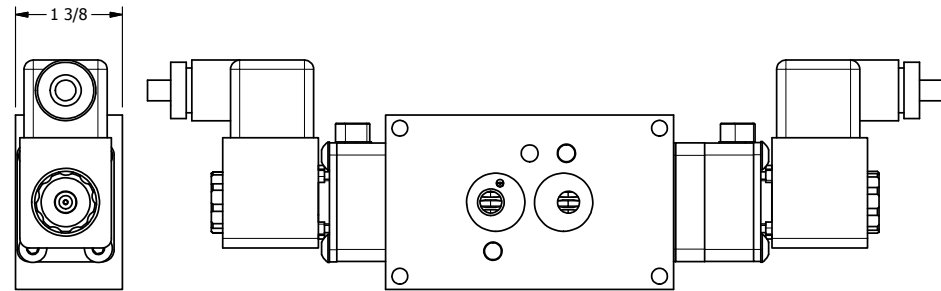

4

3

2

1

TITLE: 1/4" NAMUR, SNGL SOL, 3 POS,
SPR CTR, SOL SHFT, CLSD CTR SPL,
BRASS & SS, ATEX, LCKNG OVRD

DRAWING NO.:
DIM_ZNSY2TO

4

3