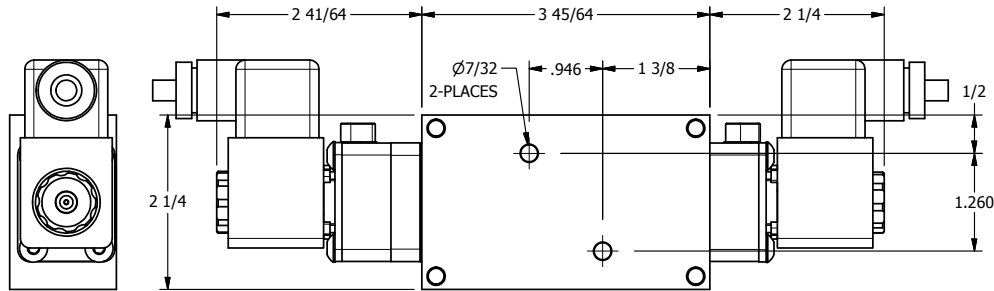

4

3

2

1

TITLE: 1/4" NAMUR, SNGL SOL, 3 POS,
SPR CTR, SOL SHFT, CLSD CTR SPL,
BRASS & SS, ATEX, LCKNG OVRD

DRAWING NO.:
DIM_ZNSY2TO

4

3