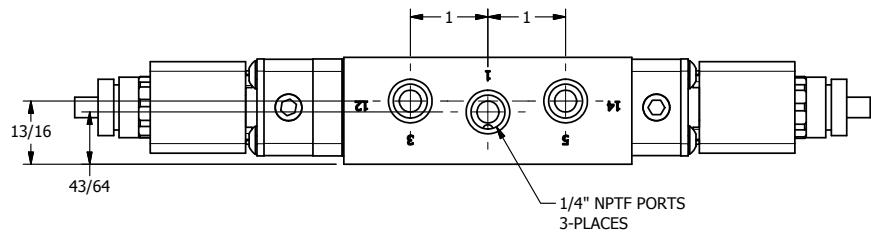

4

3

2

1

TITLE: 1/4" NAMUR, SNGL SOL, 3 POS,
SPR CTR, SOL SHFT, CLSD CTR SPL,
BRASS & SS, ATEX, LCKNG OVRD

DRAWING NO.:
DIM_ZNSY2TO

4

3