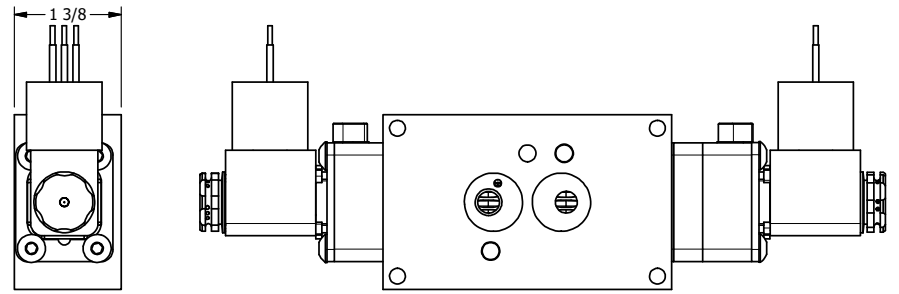

1/2"-14 NPT CONDUIT
CONNECTION
18" LEAD, 3 WIRE

1/4" NPTF PORTS
3-PLACES

AAA
PRODUCTS
INTERNATIONAL

**AAA PRODUCTS
INTERNATIONAL**
7114 Harry Hines Blvd
Dallas, TX 75235

TITLE: 1/4" NAMUR, SNGL SOL, 3 POS,
CLSD CTR SPL, BR & SS, MOLD-OVER
LCKNG OVRD, SIDE VENT

DRAWING NO.:
DIM_ZNSY2JOC

THE INFORMATION CONTAINED WITHIN THIS DOCUMENT IS PROPRIETARY TO AAA PRODUCTS AND MAY NOT BE DISCLOSED WITHOUT PRIOR WRITTEN CONSENT