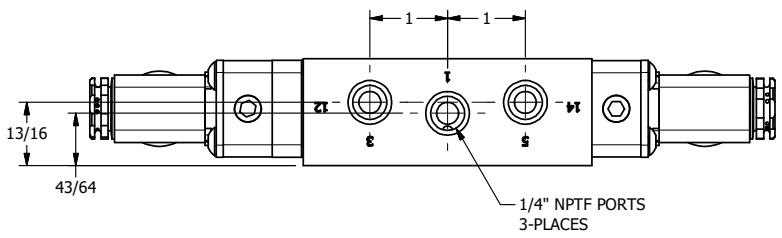

1/2"-14 NPT CONDUIT
CONNECTION
18" LEAD, 3 WIRE

1/4" NPTF PORTS
3-PLACES

AAA
PRODUCTS
INTERNATIONAL

**AAA PRODUCTS
INTERNATIONAL**
7114 Harry Hines Blvd
Dallas, TX 75235

TITLE: 1/4" NAMUR, SNGL SOL, 3 POS,
CLSD CTR SPL, BR & SS, MOLD-OVER
LCKNG OVRD, SIDE VENT