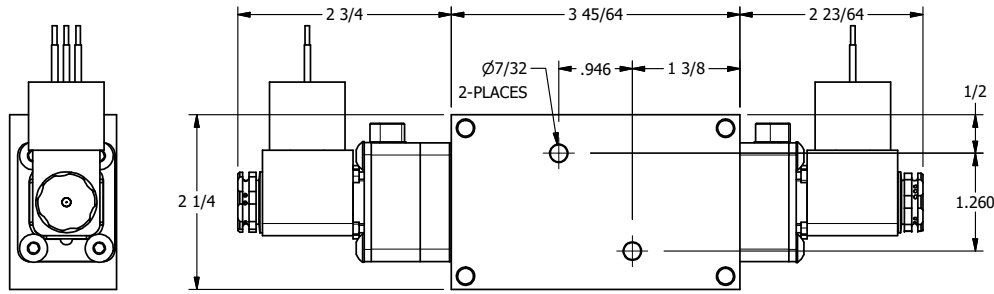

1/2"-14 NPT CONDUIT
CONNECTION
18" LEAD, 3 WIRE

1/4" NPTF PORTS
3-PLACES

AAA
PRODUCTS
INTERNATIONAL

**AAA PRODUCTS
INTERNATIONAL**
7114 Harry Hines Blvd
Dallas, TX 75235

TITLE: 1/4" NAMUR, SNGL SOL, 3 POS,
CLSD CTR SPL, BR & SS, MOLD-OVER
LCKNG OVRD, SIDE VENT

DRAWING NO.:
DIM_ZNSY2JOC

THE INFORMATION CONTAINED WITHIN THIS DOCUMENT IS PROPRIETARY TO AAA PRODUCTS AND MAY NOT BE DISCLOSED WITHOUT PRIOR WRITTEN CONSENT