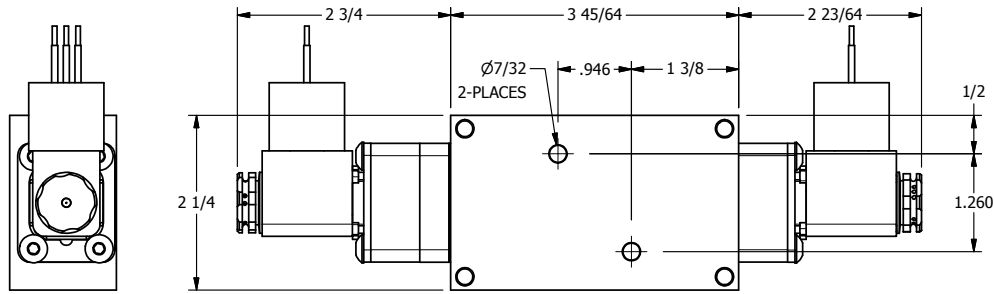

1/2"-14 NPT CONDUIT  
CONNECTION  
18" LEAD, 3 WIRE

1/4" NPTF PORTS  
3-PLACES

**AAA**  
PRODUCTS  
INTERNATIONAL  
7114 Harry Hines Blvd  
Dallas, TX 75235

TITLE: 1/4" NAMUR, SNGL SOL, 3 POS,  
SPR CTR, SOL SHFT, CLSD CTR SPL,  
BRASS & SS, MOLD-OVER, SIDE VENT

DRAWING NO.:  
DIM\_ZNSY2JC

THE INFORMATION CONTAINED WITHIN THIS DOCUMENT IS PROPRIETARY TO AAA PRODUCTS AND MAY NOT BE DISCLOSED WITHOUT PRIOR WRITTEN CONSENT