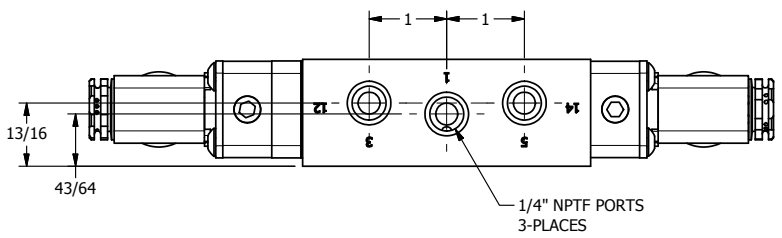

1/2"-14 NPT CONDUIT  
CONNECTION  
18" LEAD, 3 WIRE

1/4" NPTF PORTS  
3-PLACES

**AAA**  
PRODUCTS  
INTERNATIONAL  
7114 Harry Hines Blvd  
Dallas, TX 75235

TITLE: 1/4" NAMUR, SNGL SOL, 3 POS,  
SPR CTR, SOL SHFT, CLSD CTR SPL,  
BRASS & SS, MOLD-OVER, SIDE VENT