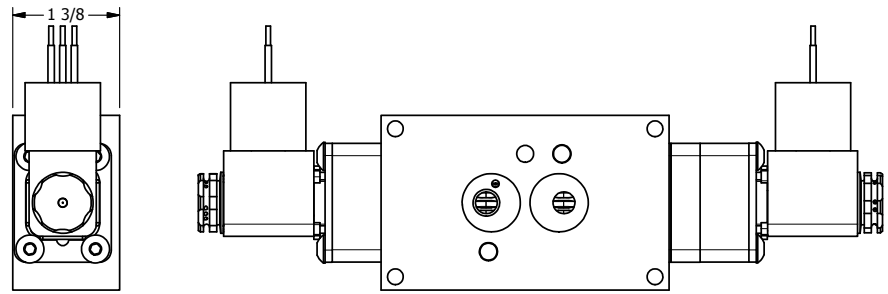

1/2"-14 NPT CONDUIT  
CONNECTION  
18" LEAD, 3 WIRE

1/4" NPTF PORTS  
3-PLACES

**AAA**  
PRODUCTS  
INTERNATIONAL  
7114 Harry Hines Blvd  
Dallas, TX 75235

TITLE: 1/4" NAMUR, SNGL SOL, 3 POS,  
SPR CTR, SOL SHFT, CLSD CTR SPL,  
BRASS & SS, MOLD-OVER, SIDE VENT

DRAWING NO.:  
DIM\_ZNSY2JC

THE INFORMATION CONTAINED WITHIN THIS DOCUMENT IS PROPRIETARY TO AAA PRODUCTS AND MAY NOT BE DISCLOSED WITHOUT PRIOR WRITTEN CONSENT