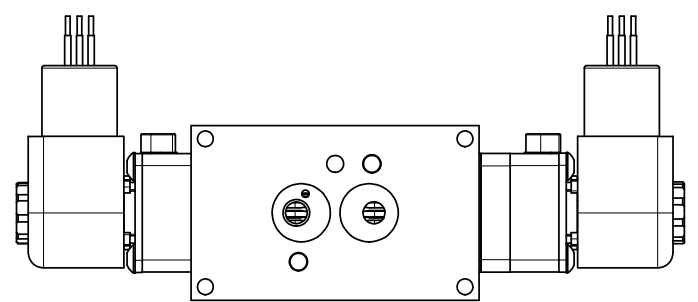

4 3 2 1

B

B

1/2" NPT
CONDUIT CONNECTION

$\phi 7/32$
2-PLACES

A

A

1/4" NPTF PORTS
3-PLACES

36.00 mm

4 3 2 1

AAA
PRODUCTS
INTERNATIONAL

**AAA PRODUCTS
INTERNATIONAL**
7114 Harry Hines Blvd
Dallas, TX 75235

TITLE: 1/4" NAMUR, SNGL SOL, 3 POS,
SPR CTR, SOL SHFT, FLOAT CTR SPL,
BRASS & SS, EXPL PROOF, LCKNG OVRD