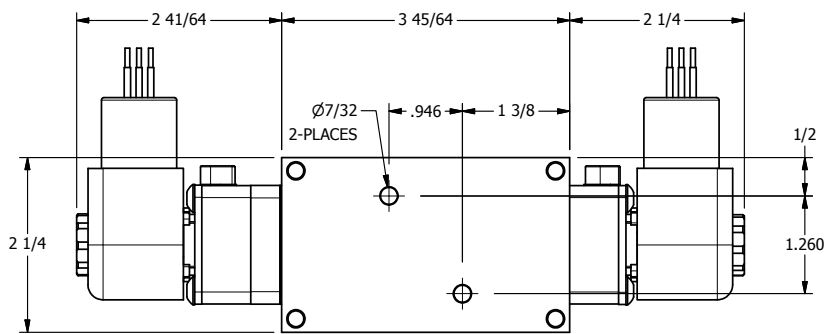

4 3 2 1

B

B

1/2" NPT
CONDUIT CONNECTION

$\phi 7/32$
2-PLACES

A

A

1/4" NPTF PORTS
3-PLACES

36.00 mm

4 3 2 1

AAA
PRODUCTS
INTERNATIONAL

**AAA PRODUCTS
INTERNATIONAL**
7114 Harry Hines Blvd
Dallas, TX 75235

TITLE: 1/4" NAMUR, SNGL SOL, 3 POS,
SPR CTR, SOL SHFT, FLOAT CTR SPL,
BRASS & SS, EXPL PROOF, LCKNG OVRD