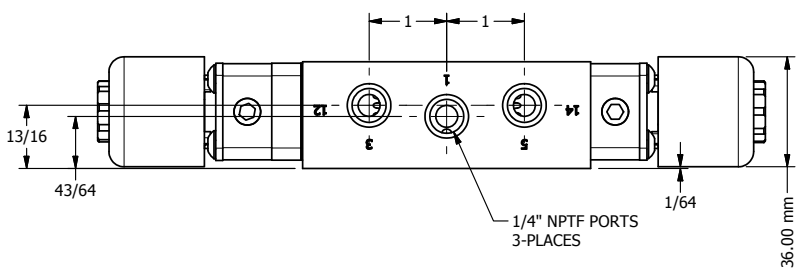

4 3 2 1

B

B

1/2" NPT
CONDUIT CONNECTION

$\phi 7/32$
2-PLACES

A

A

1/4" NPTF PORTS
3-PLACES

36.00 mm

4 3 2 1

AAA
PRODUCTS
INTERNATIONAL

**AAA PRODUCTS
INTERNATIONAL**
7114 Harry Hines Blvd
Dallas, TX 75235

TITLE: 1/4" NAMUR, SNGL SOL, 3 POS,
SPR CTR, SOL SHFT, FLOAT CTR SPL,
BRASS & SS, EXPL PROOF, LCKNG OVRD