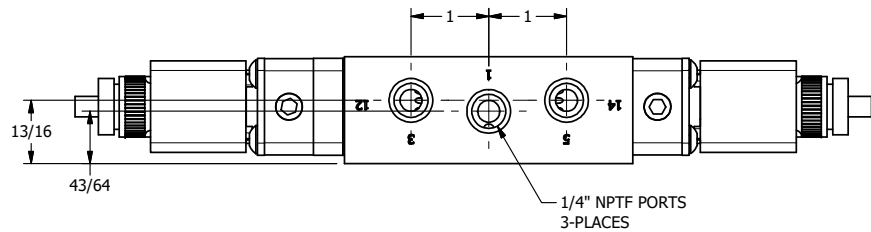

4 | 3 | 2 | 1

4 | 3 | 2

TITLE: 1/4" NAMUR, SNGL SOL, 3 POS,
SPR CTR, FLOAT CTR SPL, BRASS & SS,
ATEX, LCKNG OVRD, DUST EXCLDR

DRAWING NO.:
DIM_ZNSY2GTOL

THE INFORMATION CONTAINED WITHIN THIS DOCUMENT IS PROPRIETARY TO AAA PRODUCTS AND MAY NOT BE DISCLOSED WITHOUT PRIOR WRITTEN CONSENT