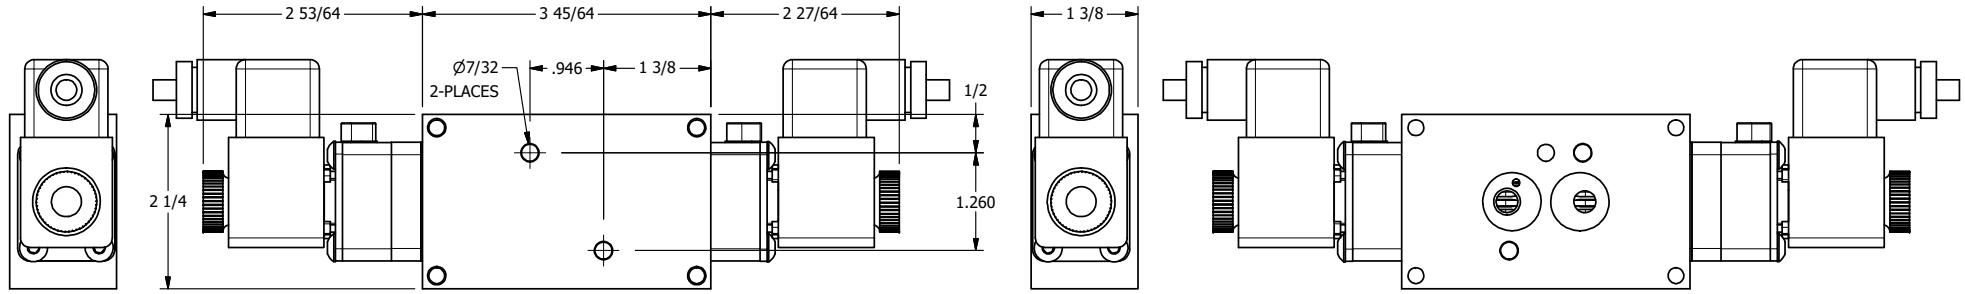

4 | 3 | 2 | 1

4 | 3 | 2

TITLE: 1/4" NAMUR, SNGL SOL, 3 POS,
SPR CTR, FLOAT CTR SPL, BRASS & SS,
ATEX, LCKNG OVRD, DUST EXCLDR

DRAWING NO.:
DIM_ZNSY2GTOL

THE INFORMATION CONTAINED WITHIN THIS DOCUMENT IS PROPRIETARY TO AAA PRODUCTS AND MAY NOT BE DISCLOSED WITHOUT PRIOR WRITTEN CONSENT