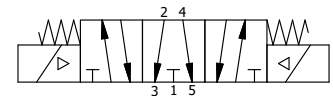

4 | 3 | 2 | 1

4 | 3 | 2

TITLE: 1/4" NAMUR, SNGL SOL, 3 POS,
SPR CTR, FLOAT CTR SPL, BRASS & SS,
ATEX, LCKNG OVRD, DUST EXCLDR

DRAWING NO.:
DIM_ZNSY2GTOL

THE INFORMATION CONTAINED WITHIN THIS DOCUMENT IS PROPRIETARY TO AAA PRODUCTS AND MAY NOT BE DISCLOSED WITHOUT PRIOR WRITTEN CONSENT