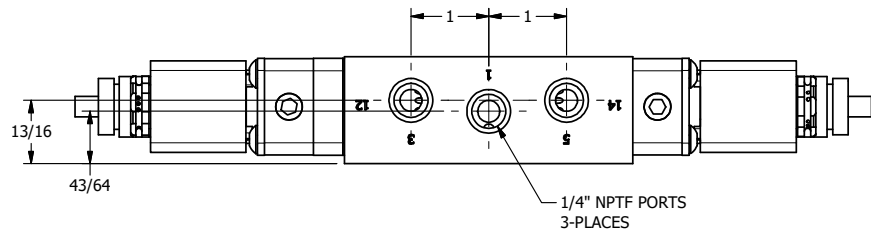

4 3 2 1

4 3 2

TITLE: 1/4" NAMUR, SNGL SOL, 3 POS,  
SPR CTR, FLOAT CTR SPL, BR & SS,  
ATEX, LCKNG OVRD, SIDE VENT

DRAWING NO.:  
DIM\_ZNSY2GTOC

THE INFORMATION CONTAINED WITHIN THIS DOCUMENT IS PROPRIETARY TO AAA PRODUCTS AND MAY NOT BE DISCLOSED WITHOUT PRIOR WRITTEN CONSENT