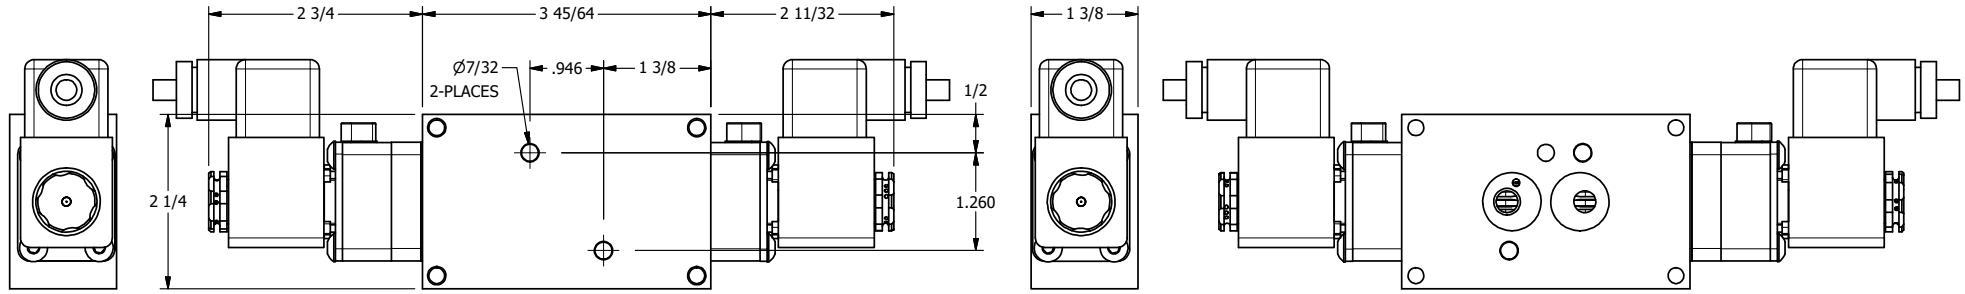

4 3 2 1

4 3 2

TITLE: 1/4" NAMUR, SNGL SOL, 3 POS,  
SPR CTR, FLOAT CTR SPL, BR & SS,  
ATEX, LCKNG OVRD, SIDE VENT

DRAWING NO.:  
DIM\_ZNSY2GTOC

THE INFORMATION CONTAINED WITHIN THIS DOCUMENT IS PROPRIETARY TO AAA PRODUCTS AND MAY NOT BE DISCLOSED WITHOUT PRIOR WRITTEN CONSENT