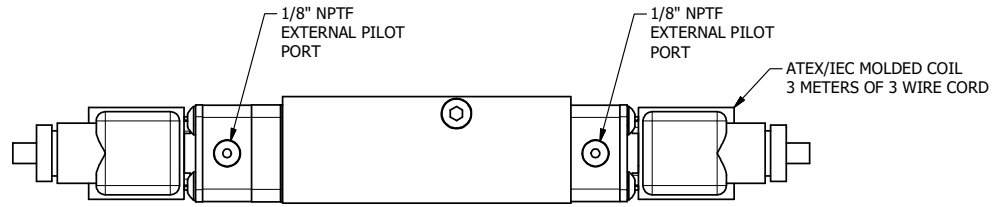

4 | 3 | 2 | 1

4 | 3 | 2

TITLE: 1/4" NAMUR, SNGL SOL, 3 POS,
FLOAT SPR CTR, ATEX,
BR & SS, DUST EXCLDR, EXT PILOT

DRAWING NO.:
DIM_ZNSY2GTLZ

THE INFORMATION CONTAINED WITHIN THIS DOCUMENT IS PROPRIETARY TO AAA PRODUCTS AND MAY NOT BE DISCLOSED WITHOUT PRIOR WRITTEN CONSENT