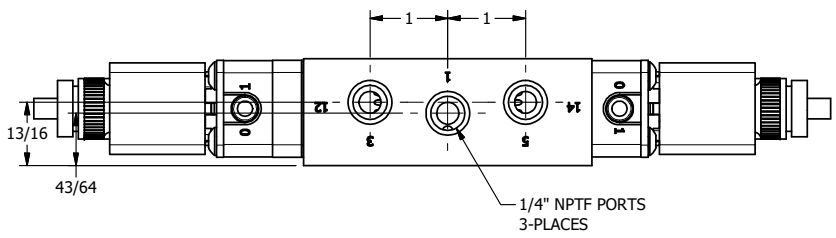

4 | 3 | 2 | 1

4 | 3 | 2

TITLE: 1/4" NAMUR, SNGL SOL, 3 POS,
FLOAT SPR CTR, ATEX,
BR & SS, DUST EXCLDR, EXT PILOT

DRAWING NO.:
DIM_ZNSY2GTLZ

THE INFORMATION CONTAINED WITHIN THIS DOCUMENT IS PROPRIETARY TO AAA PRODUCTS AND MAY NOT BE DISCLOSED WITHOUT PRIOR WRITTEN CONSENT