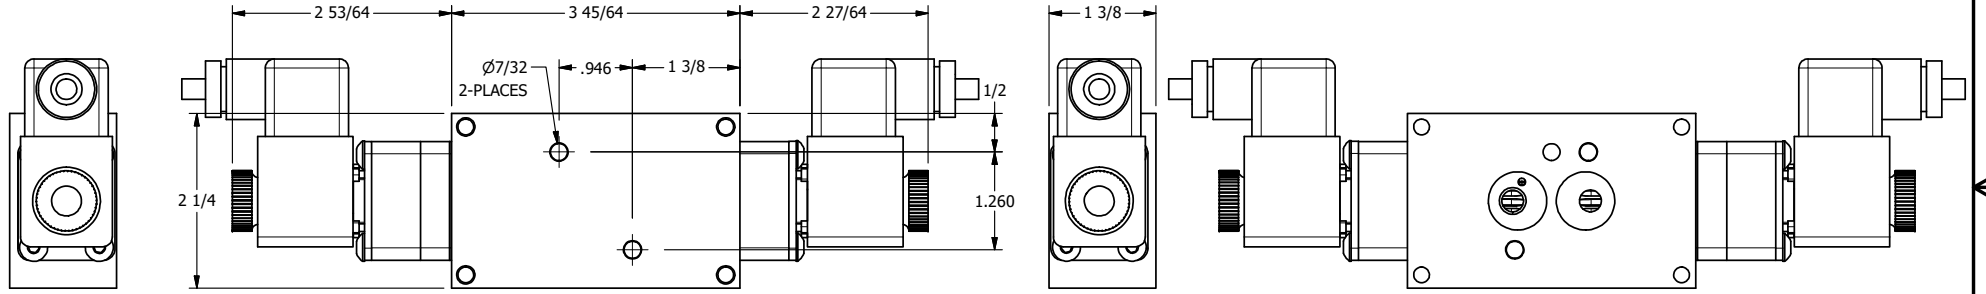

4 | 3 | 2 | 1

4 | 3 | 2

TITLE: 1/4" NAMUR, SNGL SOL, 3 POS,
FLOAT SPR CTR, ATEX,
BR & SS, DUST EXCLDR, EXT PILOT

DRAWING NO.:
DIM_ZNSY2GTLZ

THE INFORMATION CONTAINED WITHIN THIS DOCUMENT IS PROPRIETARY TO AAA PRODUCTS AND MAY NOT BE DISCLOSED WITHOUT PRIOR WRITTEN CONSENT