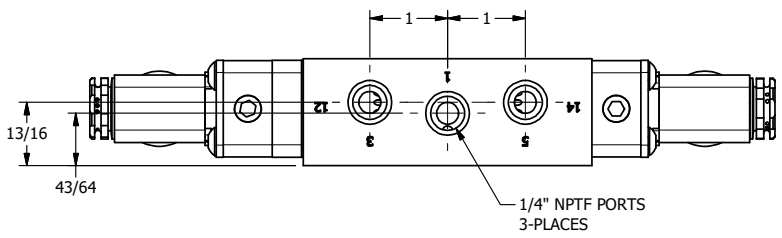

1/2"-14 NPT CONDUIT
CONNECTION
18" LEAD, 3 WIRE

1/4" NPTF PORTS
3-PLACES

AAA
PRODUCTS
INTERNATIONAL

**AAA PRODUCTS
INTERNATIONAL**
7114 Harry Hines Blvd
Dallas, TX 75235

TITLE: 1/4" NAMUR, SNGL SOL, 3 POS,
SPR CTR, FLOAT CTR SPL, BR & SS,
MOLD-OVER, LCKNG OVRD, SIDE VENT