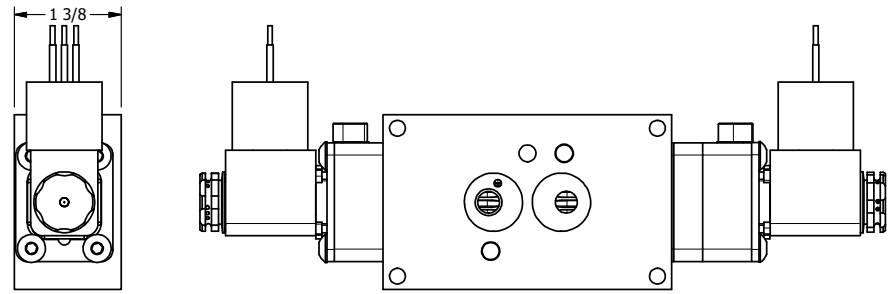

1/2"-14 NPT CONDUIT
CONNECTION
18" LEAD, 3 WIRE

1/4" NPTF PORTS
3-PLACES

AAA
PRODUCTS
INTERNATIONAL

**AAA PRODUCTS
INTERNATIONAL**
7114 Harry Hines Blvd
Dallas, TX 75235

TITLE: 1/4" NAMUR, SNGL SOL, 3 POS,
SPR CTR, FLOAT CTR SPL, BR & SS,
MOLD-OVER, LCKNG OVRD, SIDE VENT

DRAWING NO.:
DIM_ZNSY2GJOC

THE INFORMATION CONTAINED WITHIN THIS DOCUMENT IS PROPRIETARY TO AAA PRODUCTS AND MAY NOT BE DISCLOSED WITHOUT PRIOR WRITTEN CONSENT