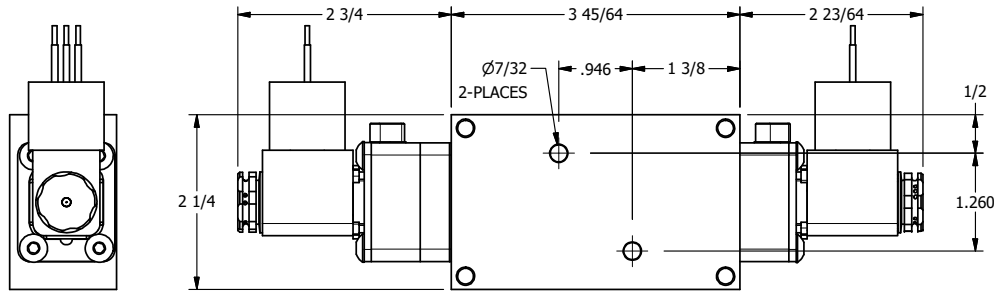

1/2"-14 NPT CONDUIT
CONNECTION
18" LEAD, 3 WIRE

1/4" NPTF PORTS
3-PLACES

AAA
PRODUCTS
INTERNATIONAL

**AAA PRODUCTS
INTERNATIONAL**
7114 Harry Hines Blvd
Dallas, TX 75235

TITLE: 1/4" NAMUR, SNGL SOL, 3 POS,
SPR CTR, FLOAT CTR SPL, BR & SS,
MOLD-OVER, LCKNG OVRD, SIDE VENT

DRAWING NO.:
DIM_ZNSY2GJOC

THE INFORMATION CONTAINED WITHIN THIS DOCUMENT IS PROPRIETARY TO AAA PRODUCTS AND MAY NOT BE DISCLOSED WITHOUT PRIOR WRITTEN CONSENT