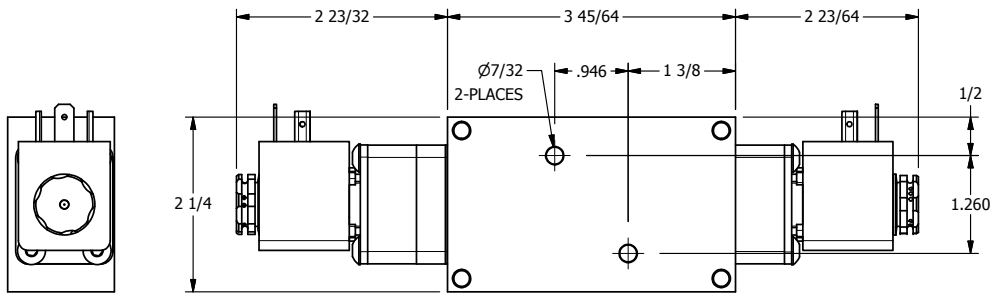

4 3 2 1

4 3 2

TITLE: 1/4" NAMUR, SNGL SOL, 3 POS,  
SPR CTR, SOL SHFT, FLOAT CTR SPL,  
BRASS & SS, HIGH TEMP, SIDE VENT

DRAWING NO.:  
DIM\_ZNSY2GHC

THE INFORMATION CONTAINED WITHIN THIS DOCUMENT IS PROPRIETARY TO AAA PRODUCTS AND MAY NOT BE DISCLOSED WITHOUT PRIOR WRITTEN CONSENT