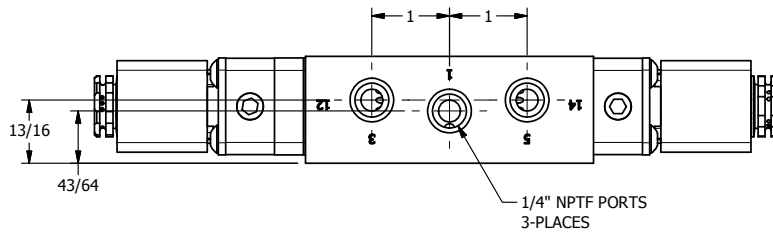

4 3 2 1

4 3 2

TITLE: 1/4" NAMUR, SNGL SOL, 3 POS,  
SPR CTR, SOL SHFT, FLOAT CTR SPL,  
BRASS & SS, HIGH TEMP, SIDE VENT

DRAWING NO.:  
DIM\_ZNSY2GHC

THE INFORMATION CONTAINED WITHIN THIS DOCUMENT IS PROPRIETARY TO AAA PRODUCTS AND MAY NOT BE DISCLOSED WITHOUT PRIOR WRITTEN CONSENT