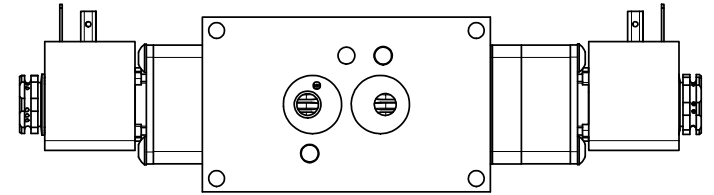

4 3 2 1

4 3 2

TITLE: 1/4" NAMUR, SNGL SOL, 3 POS,  
SPR CTR, SOL SHFT, FLOAT CTR SPL,  
BRASS & SS, HIGH TEMP, SIDE VENT

DRAWING NO.:  
DIM\_ZNSY2GHC

THE INFORMATION CONTAINED WITHIN THIS DOCUMENT IS PROPRIETARY TO AAA PRODUCTS AND MAY NOT BE DISCLOSED WITHOUT PRIOR WRITTEN CONSENT