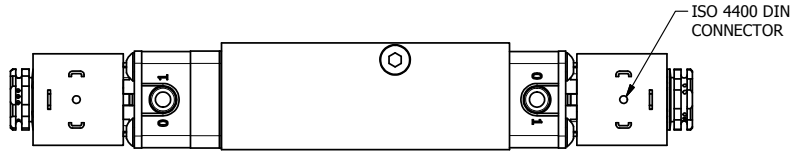

4 3 2 1

4 3 2

TITLE: 1/4" NAMUR, SNGL SOL, 3 POS,  
SPR CTR, SOL SHFT, FLOAT CTR SPL,  
BRASS & SS, HIGH TEMP, SIDE VENT

DRAWING NO.:  
DIM\_ZNSY2GHC

THE INFORMATION CONTAINED WITHIN THIS DOCUMENT IS PROPRIETARY TO AAA PRODUCTS AND MAY NOT BE DISCLOSED WITHOUT PRIOR WRITTEN CONSENT