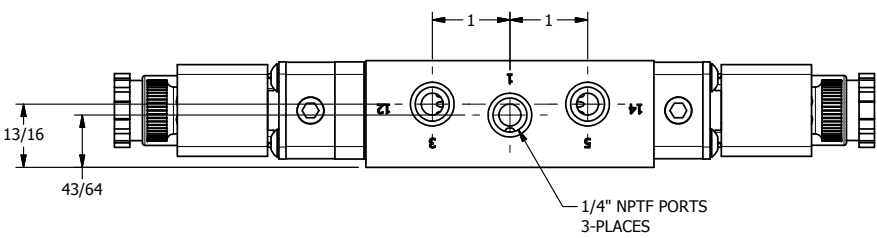

4 3 2 1

3/8" CORD GRIP DIN CAP INCLUDED
FORM A, ACC. TO EN 175301-803,
ISO 4400

B

B

A

A

1/4" NPTF PORTS
3-PLACES

4 3 2 1

AAA
PRODUCTS
INTERNATIONAL

**AAA PRODUCTS
INTERNATIONAL**
7114 Harry Hines Blvd
Dallas, TX 75235

TITLE: 1/4" NAMUR, SNGL SOL, 3 POS,
SPR CTR, SOL SHFT, FLOAT CTR SPL,
BR & SS, INTR SAFE, 24VDC, EXCLDR

DRAWING NO.:
DIM_ZNSY2GAL