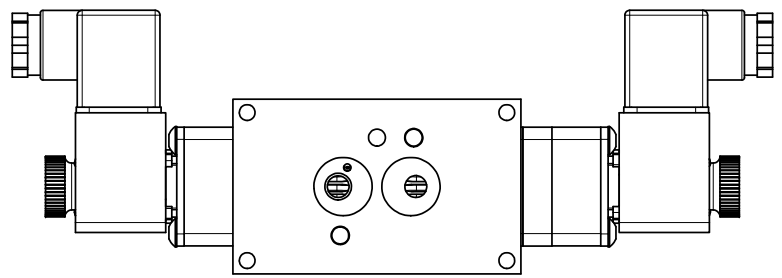

4 3 2 1

3/8" CORD GRIP DIN CAP INCLUDED
FORM A, ACC. TO EN 175301-803,
ISO 4400

B

B

A

A

1/4" NPTF PORTS
3-PLACES

4 3 2 1

AAA
PRODUCTS
INTERNATIONAL

**AAA PRODUCTS
INTERNATIONAL**
7114 Harry Hines Blvd
Dallas, TX 75235

TITLE: 1/4" NAMUR, SNGL SOL, 3 POS,
SPR CTR, SOL SHFT, FLOAT CTR SPL,
BR & SS, INTR SAFE, 24VDC, EXCLDR

DRAWING NO.:
DIM_ZNSY2GAL