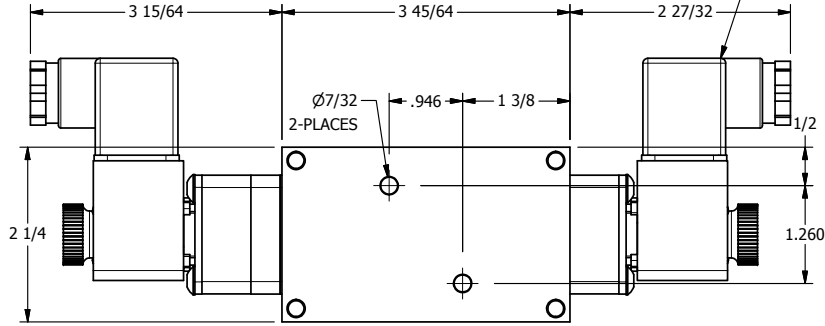

4 3 2 1

3/8" CORD GRIP DIN CAP INCLUDED
FORM A, ACC. TO EN 175301-803,
ISO 4400

B

B

A

A

1/4" NPTF PORTS
3-PLACES

4 3 2 1

AAA
PRODUCTS
INTERNATIONAL

**AAA PRODUCTS
INTERNATIONAL**
7114 Harry Hines Blvd
Dallas, TX 75235

TITLE: 1/4" NAMUR, SNGL SOL, 3 POS,
SPR CTR, SOL SHFT, FLOAT CTR SPL,
BR & SS, INTR SAFE, 24VDC, EXCLDR

DRAWING NO.:
DIM_ZNSY2GAL