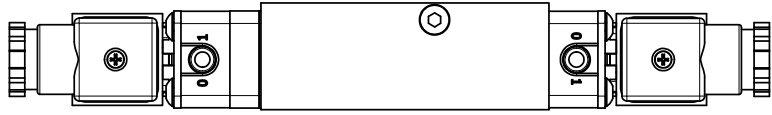

4 3 2 1

3/8" CORD GRIP DIN CAP INCLUDED
FORM A, ACC. TO EN 175301-803,
ISO 4400

B

B

A

A

1/4" NPTF PORTS
3-PLACES

4 3 2 1

AAA
PRODUCTS
INTERNATIONAL

**AAA PRODUCTS
INTERNATIONAL**
7114 Harry Hines Blvd
Dallas, TX 75235

TITLE: 1/4" NAMUR, SNGL SOL, 3 POS,
SPR CTR, SOL SHFT, FLOAT CTR SPL,
BR & SS, INTR SAFE, 24VDC, EXCLDR

DRAWING NO.:
DIM_ZNSY2GAL