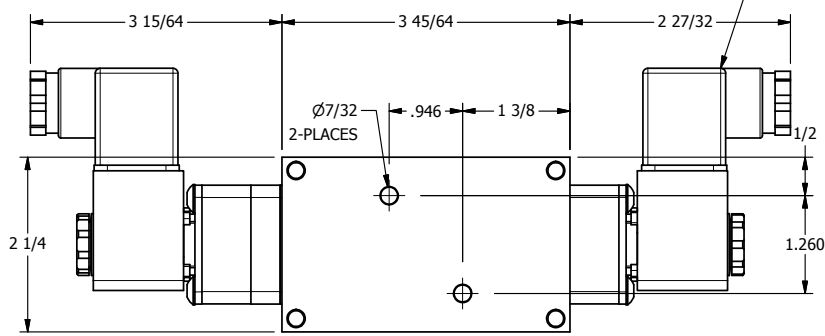

4 3 2 1

3/8" CORD GRIP DIN CAP INCLUDED
FORM A, ACC. TO EN 175301-803,
ISO 4400

B

B

A

A

1/4" NPTF PORTS
3-PLACES

4 3 2 1

AAA
PRODUCTS
INTERNATIONAL

**AAA PRODUCTS
INTERNATIONAL**
7114 Harry Hines Blvd
Dallas, TX 75235

TITLE: 1/4" NAMUR, SNGL SOL, 3 POS,
SPR CTR, SOL SHFT, FLOAT CTR SPL,
BRASS & SS, INTR SAFE, 24VDC

DRAWING NO.:
DIM_ZNSY2GA