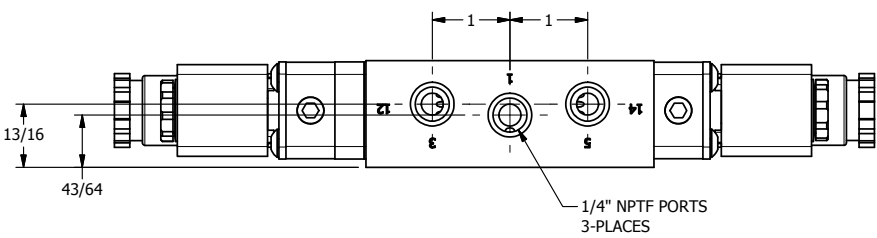

4 3 2 1

3/8" CORD GRIP DIN CAP INCLUDED
FORM A, ACC. TO EN 175301-803,
ISO 4400

B

B

A

A

1/4" NPTF PORTS
3-PLACES

4 3 2 1

AAA
PRODUCTS
INTERNATIONAL

**AAA PRODUCTS
INTERNATIONAL**
7114 Harry Hines Blvd
Dallas, TX 75235

TITLE: 1/4" NAMUR, SNGL SOL, 3 POS,
SPR CTR, SOL SHFT, FLOAT CTR SPL,
BRASS & SS, INTR SAFE, 24VDC

DRAWING NO.:
DIM_ZNSY2GA