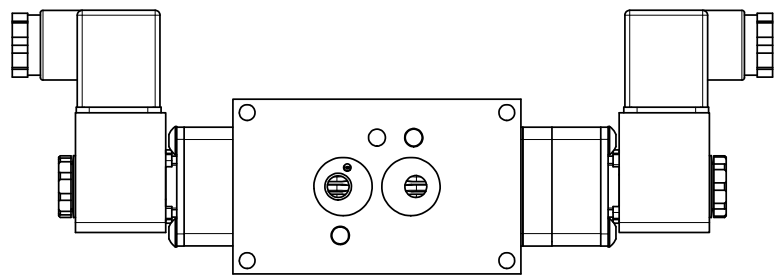

4 3 2 1

3/8" CORD GRIP DIN CAP INCLUDED
FORM A, ACC. TO EN 175301-803,
ISO 4400

B

B

A

A

1/4" NPTF PORTS
3-PLACES

4 3 2 1

AAA
PRODUCTS
INTERNATIONAL

**AAA PRODUCTS
INTERNATIONAL**
7114 Harry Hines Blvd
Dallas, TX 75235

TITLE: 1/4" NAMUR, SNGL SOL, 3 POS,
SPR CTR, SOL SHFT, FLOAT CTR SPL,
BRASS & SS, INTR SAFE, 24VDC

DRAWING NO.:
DIM_ZNSY2GA