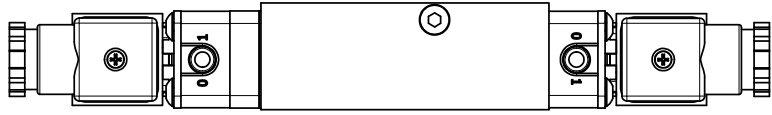

4 3 2 1

3/8" CORD GRIP DIN CAP INCLUDED
FORM A, ACC. TO EN 175301-803,
ISO 4400

B

B

A

A

1/4" NPTF PORTS
3-PLACES

4 3 2 1

AAA
PRODUCTS
INTERNATIONAL

**AAA PRODUCTS
INTERNATIONAL**
7114 Harry Hines Blvd
Dallas, TX 75235

TITLE: 1/4" NAMUR, SNGL SOL, 3 POS,
SPR CTR, SOL SHFT, FLOAT CTR SPL,
BRASS & SS, INTR SAFE, 24VDC

DRAWING NO.:
DIM_ZNSY2GA