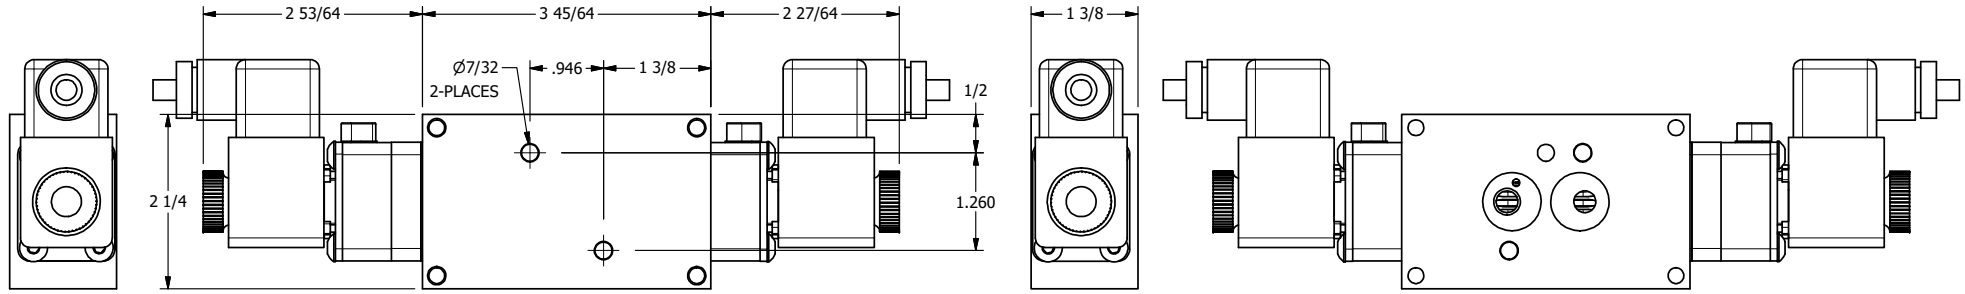

4 3 2 1

4 3 2

TITLE: 1/4" NAMUR, SNGL SOL, 3 POS,
SPR CTR, REGEN CTR SPL, BRASS & SS,
ATEX, LCKNG OVRD, DUST EXCLDR

DRAWING NO.:
DIM_ZNSY2DTOL

THE INFORMATION CONTAINED WITHIN THIS DOCUMENT IS PROPRIETARY TO AAA PRODUCTS AND MAY NOT BE DISCLOSED WITHOUT PRIOR WRITTEN CONSENT