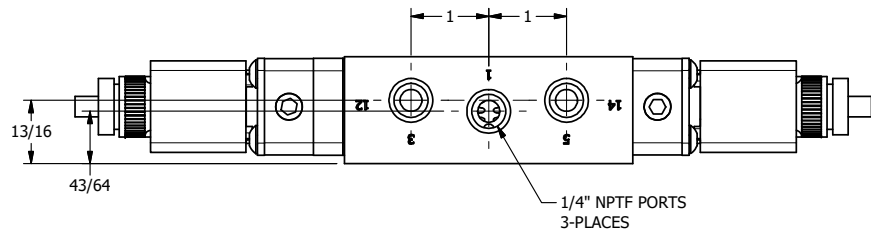

4 3 2 1

4 3 2

TITLE: 1/4" NAMUR, SNGL SOL, 3 POS,
SPR CTR, REGEN CTR SPL, BRASS & SS,
ATEX, LCKNG OVRD, DUST EXCLDR

DRAWING NO.:
DIM_ZNSY2DTOL

THE INFORMATION CONTAINED WITHIN THIS DOCUMENT IS PROPRIETARY TO AAA PRODUCTS AND MAY NOT BE DISCLOSED WITHOUT PRIOR WRITTEN CONSENT