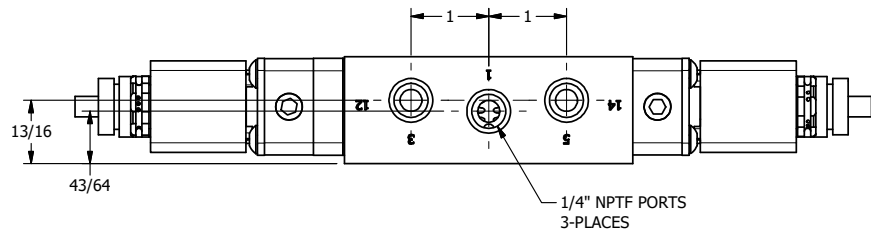

4 | 3 | 2 | 1

4 | 3 | 2

TITLE: 1/4" NAMUR, SNGL SOL, 3 POS,
SPR CTR, REGEN CTR SPL, BR & SS,
ATEX, LCKNG OVRD, SIDE VENT

DRAWING NO.:
DIM_ZNSY2DTC

THE INFORMATION CONTAINED WITHIN THIS DOCUMENT IS PROPRIETARY TO AAA PRODUCTS AND MAY NOT BE DISCLOSED WITHOUT PRIOR WRITTEN CONSENT