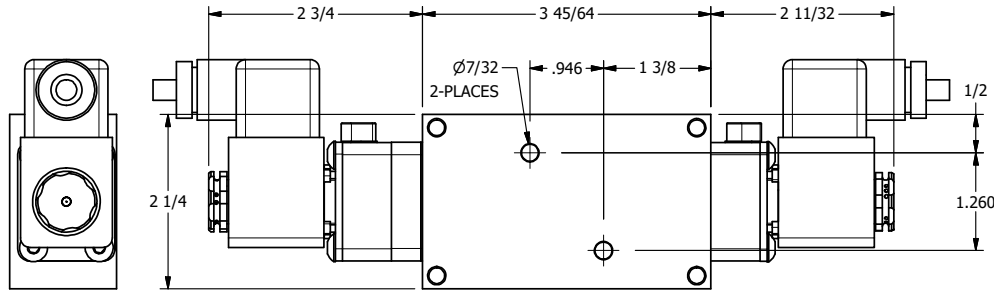

4 | 3 | 2 | 1

4 | 3 | 2

TITLE: 1/4" NAMUR, SNGL SOL, 3 POS,
SPR CTR, REGEN CTR SPL, BR & SS,
ATEX, LCKNG OVRD, SIDE VENT

DRAWING NO.:
DIM_ZNSY2DTC

THE INFORMATION CONTAINED WITHIN THIS DOCUMENT IS PROPRIETARY TO AAA PRODUCTS AND MAY NOT BE DISCLOSED WITHOUT PRIOR WRITTEN CONSENT