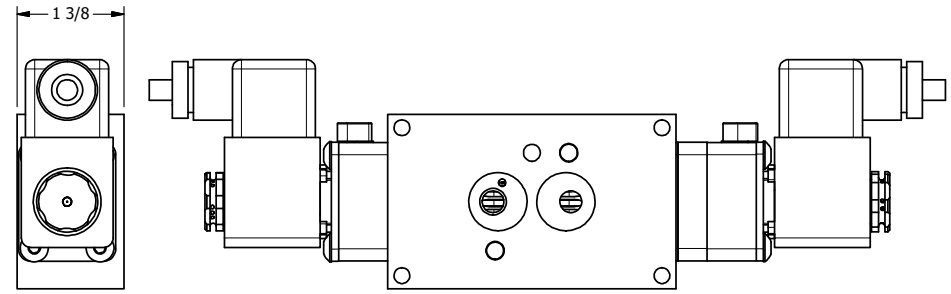

4 | 3 | 2 | 1

4 | 3 | 2

TITLE: 1/4" NAMUR, SNGL SOL, 3 POS,
SPR CTR, REGEN CTR SPL, BR & SS,
ATEX, LCKNG OVRD, SIDE VENT

DRAWING NO.:
DIM_ZNSY2DTC

THE INFORMATION CONTAINED WITHIN THIS DOCUMENT IS PROPRIETARY TO AAA PRODUCTS AND MAY NOT BE DISCLOSED WITHOUT PRIOR WRITTEN CONSENT