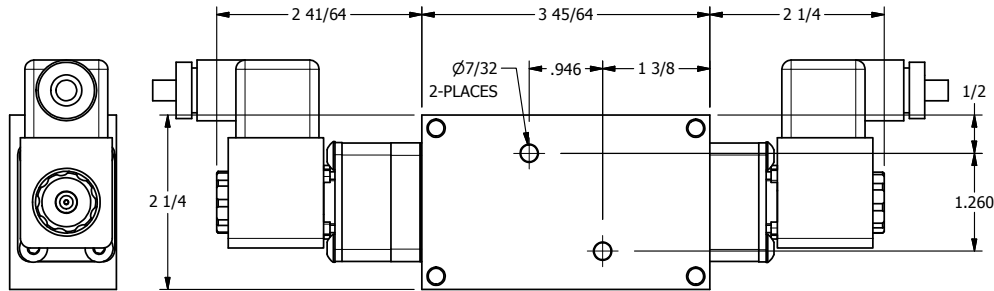

4

3

2

1

TITLE: 1/4" NAMUR, SNGL SOL, 3 POS,
SPR CTR, SOL SHFT, REGEN CTR SPL,
BRASS & STAINLESS, ATEX

DRAWING NO.:
DIM_ZNSY2DT

4

3