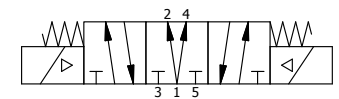

4

3

2

1

TITLE: 1/4" NAMUR, SNGL SOL, 3 POS,
SPR CTR, SOL SHFT, REGEN CTR SPL,
BRASS & STAINLESS, ATEX

DRAWING NO.:
DIM_ZNSY2DT

4

3