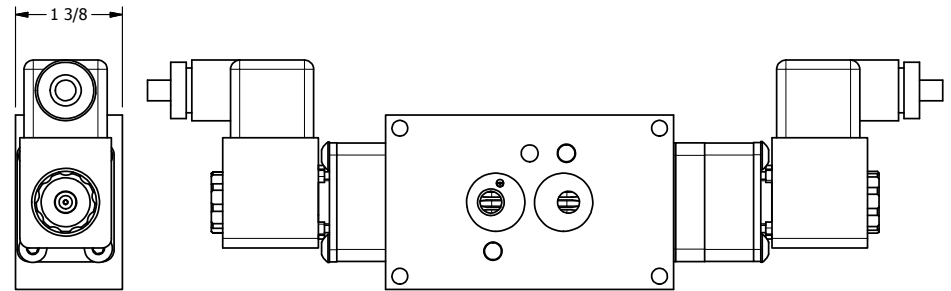

4

3

2

1

TITLE: 1/4" NAMUR, SNGL SOL, 3 POS,
SPR CTR, SOL SHFT, REGEN CTR SPL,
BRASS & STAINLESS, ATEX

DRAWING NO.:
DIM_ZNSY2DT

4

3