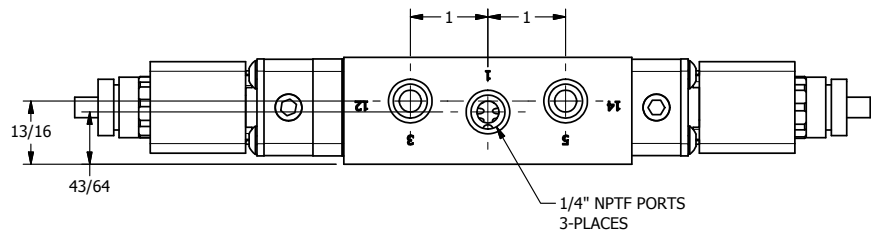

4

3

2

1

TITLE: 1/4" NAMUR, SNGL SOL, 3 POS,
SPR CTR, SOL SHFT, REGEN CTR SPL,
BRASS & STAINLESS, ATEX

DRAWING NO.:
DIM_ZNSY2DT

4

3