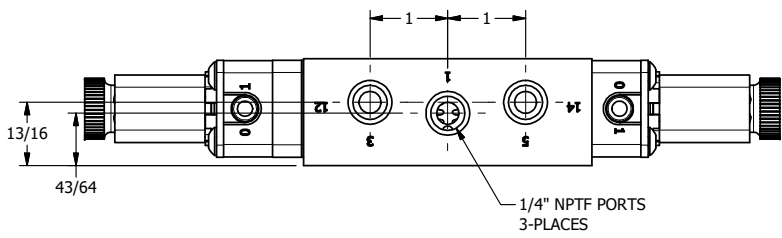

4 3 2 1

4 3 2

TITLE: 1/4" NAMUR, SNGL SOL, 3 POS,
REGEN SPR CTR SPL BRASS & SS,
DUST EXCLDR, EXT PILOT

DRAWING NO.:
DIM_ZNSY2DLZ

THE INFORMATION CONTAINED WITHIN THIS DOCUMENT IS PROPRIETARY TO AAA PRODUCTS AND MAY NOT BE DISCLOSED WITHOUT PRIOR WRITTEN CONSENT