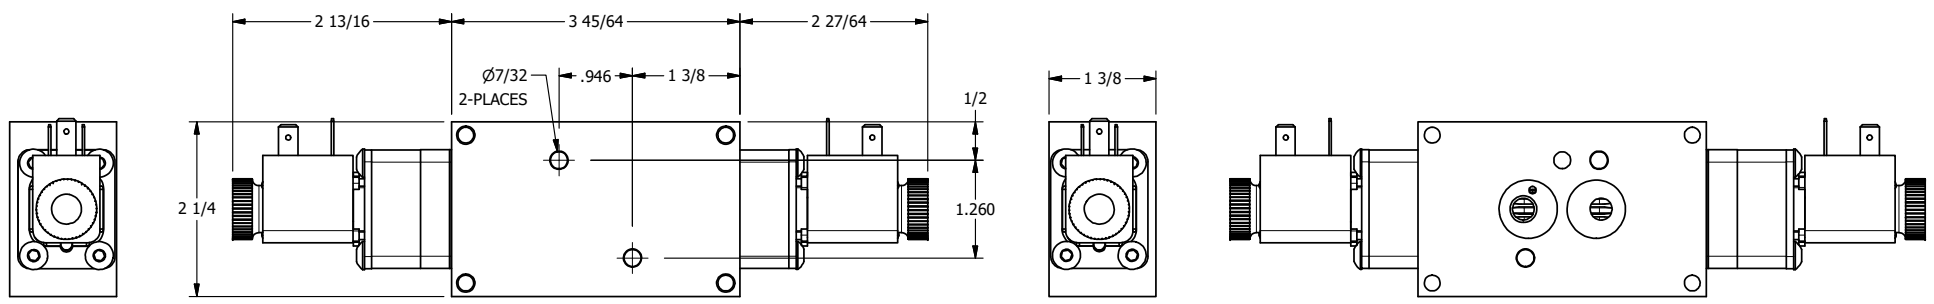

4 3 2 1

4 3 2

TITLE: 1/4" NAMUR, SNGL SOL, 3 POS,
REGEN SPR CTR SPL BRASS & SS,
DUST EXCLDR, EXT PILOT

DRAWING NO.:
DIM_ZNSY2DLZ

THE INFORMATION CONTAINED WITHIN THIS DOCUMENT IS PROPRIETARY TO AAA PRODUCTS AND MAY NOT BE DISCLOSED WITHOUT PRIOR WRITTEN CONSENT