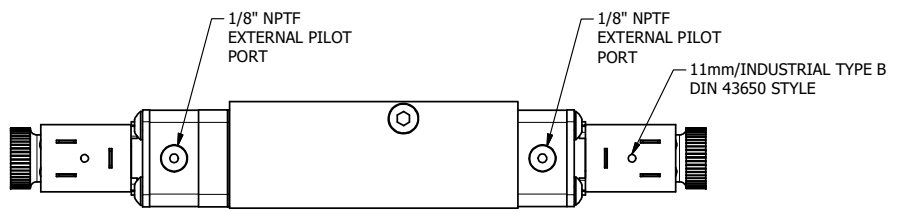

4 3 2 1

4 3 2

TITLE: 1/4" NAMUR, SNGL SOL, 3 POS,
REGEN SPR CTR SPL BRASS & SS,
DUST EXCLDR, EXT PILOT

DRAWING NO.:
DIM_ZNSY2DLZ

THE INFORMATION CONTAINED WITHIN THIS DOCUMENT IS PROPRIETARY TO AAA PRODUCTS AND MAY NOT BE DISCLOSED WITHOUT PRIOR WRITTEN CONSENT