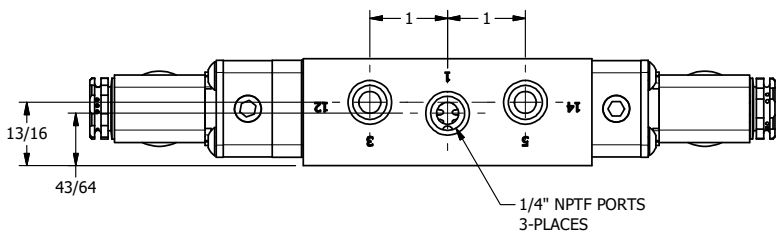

1/2"-14 NPT CONDUIT
CONNECTION
18" LEAD, 3 WIRE

1/4" NPTF PORTS
3-PLACES

AAA
PRODUCTS
INTERNATIONAL

**AAA PRODUCTS
INTERNATIONAL**
7114 Harry Hines Blvd
Dallas, TX 75235

TITLE: 1/4" NAMUR, SNGL SOL, 3 POS,
SPR CTR, REGEN CTR SPL, BRASS & SS,
MOLD-OVER, LCKNG OVRD, SIDE VENT