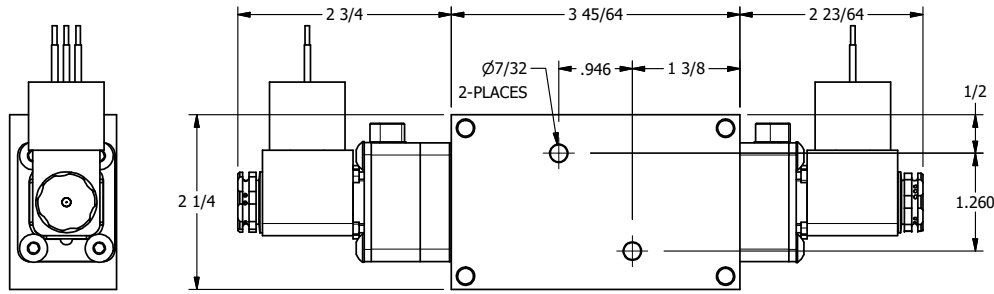

1/2"-14 NPT CONDUIT
CONNECTION
18" LEAD, 3 WIRE

1/4" NPTF PORTS
3-PLACES

AAA
PRODUCTS
INTERNATIONAL

**AAA PRODUCTS
INTERNATIONAL**
7114 Harry Hines Blvd
Dallas, TX 75235

TITLE: 1/4" NAMUR, SNGL SOL, 3 POS,
SPR CTR, REGEN CTR SPL, BRASS & SS,
MOLD-OVER, LCKNG OVRD, SIDE VENT

DRAWING NO.:
DIM_ZNSY2DJOC

THE INFORMATION CONTAINED WITHIN THIS DOCUMENT IS PROPRIETARY TO AAA PRODUCTS AND MAY NOT BE DISCLOSED WITHOUT PRIOR WRITTEN CONSENT