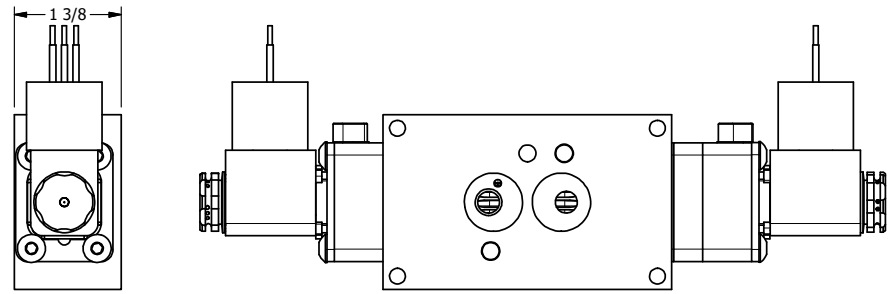

1/2"-14 NPT CONDUIT
CONNECTION
18" LEAD, 3 WIRE

1/4" NPTF PORTS
3-PLACES

AAA
PRODUCTS
INTERNATIONAL

**AAA PRODUCTS
INTERNATIONAL**
7114 Harry Hines Blvd
Dallas, TX 75235

TITLE: 1/4" NAMUR, SNGL SOL, 3 POS,
SPR CTR, REGEN CTR SPL, BRASS & SS,
MOLD-OVER, LCKNG OVRD, SIDE VENT

DRAWING NO.:
DIM_ZNSY2DJOC

THE INFORMATION CONTAINED WITHIN THIS DOCUMENT IS PROPRIETARY TO AAA PRODUCTS AND MAY NOT BE DISCLOSED WITHOUT PRIOR WRITTEN CONSENT