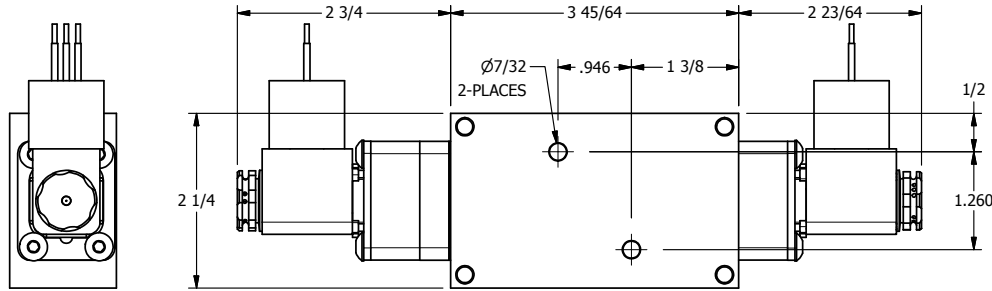

1/2"-14 NPT CONDUIT
CONNECTION
18" LEAD, 3 WIRE

1/4" NPTF PORTS
3-PLACES

AAA
PRODUCTS
INTERNATIONAL

**AAA PRODUCTS
INTERNATIONAL**
7114 Harry Hines Blvd
Dallas, TX 75235

TITLE: 1/4" NAMUR, SNGL SOL, 3 POS,
SPR CTR, SOL SHFT, REGEN CTR SPL,
BRASS & SS, MOLD-OVER, SIDE VENT

DRAWING NO.:
DIM_ZNSY2DJC

THE INFORMATION CONTAINED WITHIN THIS DOCUMENT IS PROPRIETARY TO AAA PRODUCTS AND MAY NOT BE DISCLOSED WITHOUT PRIOR WRITTEN CONSENT