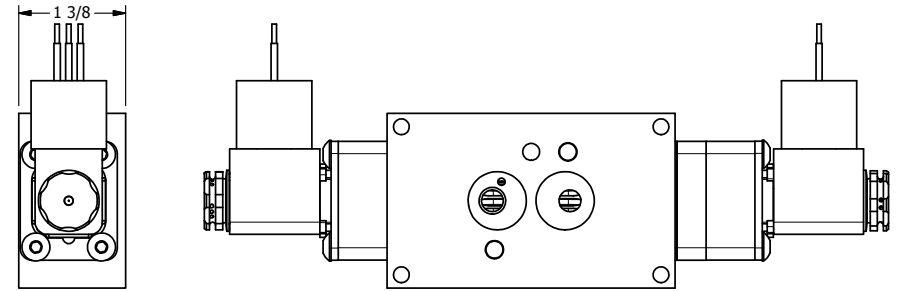

1/2"-14 NPT CONDUIT
CONNECTION
18" LEAD, 3 WIRE

1/4" NPTF PORTS
3-PLACES

AAA
PRODUCTS
INTERNATIONAL

**AAA PRODUCTS
INTERNATIONAL**
7114 Harry Hines Blvd
Dallas, TX 75235

TITLE: 1/4" NAMUR, SNGL SOL, 3 POS,
SPR CTR, SOL SHFT, REGEN CTR SPL,
BRASS & SS, MOLD-OVER, SIDE VENT

DRAWING NO.:
DIM_ZNSY2DJC

THE INFORMATION CONTAINED WITHIN THIS DOCUMENT IS PROPRIETARY TO AAA PRODUCTS AND MAY NOT BE DISCLOSED WITHOUT PRIOR WRITTEN CONSENT