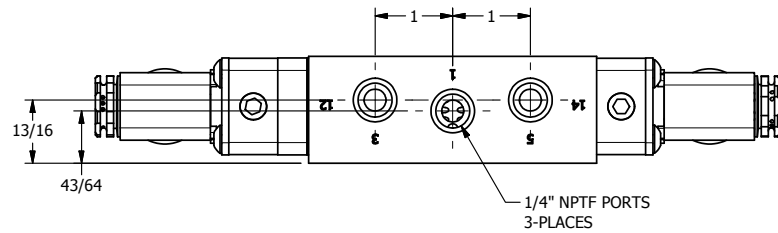

1/2"-14 NPT CONDUIT
CONNECTION
18" LEAD, 3 WIRE

1/4" NPTF PORTS
3-PLACES

AAA
PRODUCTS
INTERNATIONAL

**AAA PRODUCTS
INTERNATIONAL**
7114 Harry Hines Blvd
Dallas, TX 75235

TITLE: 1/4" NAMUR, SNGL SOL, 3 POS,
SPR CTR, SOL SHFT, REGEN CTR SPL,
BRASS & SS, MOLD-OVER, SIDE VENT

DRAWING NO.:
DIM_ZNSY2DJC

THE INFORMATION CONTAINED WITHIN THIS DOCUMENT IS PROPRIETARY TO AAA PRODUCTS AND MAY NOT BE DISCLOSED WITHOUT PRIOR WRITTEN CONSENT