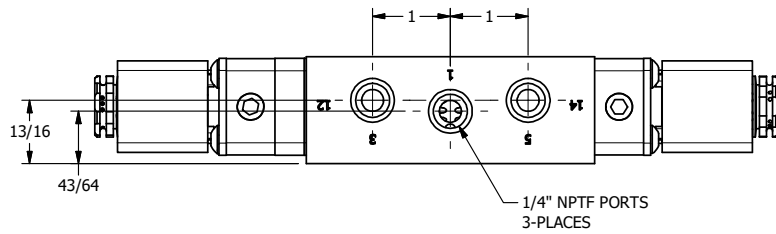

4 3 2 1

4 3 2

TITLE: 1/4" NAMUR, SNGL SOL, 3 POS,
REGEN SPR CTR, BRASS & SS,
HIGH TEMP, LCKNG OVRD, SIDE VENT

DRAWING NO.:
DIM_ZNSY2DHOC

THE INFORMATION CONTAINED WITHIN THIS DOCUMENT IS PROPRIETARY TO AAA PRODUCTS AND MAY NOT BE DISCLOSED WITHOUT PRIOR WRITTEN CONSENT