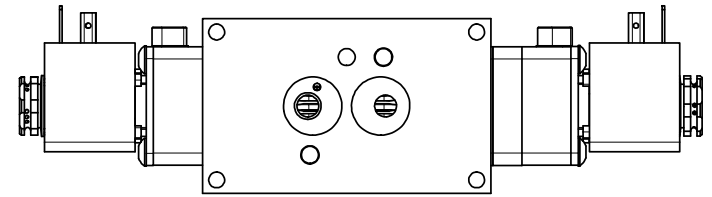

4 3 2 1

4 3 2

TITLE: 1/4" NAMUR, SNGL SOL, 3 POS,
REGEN SPR CTR, BRASS & SS,
HIGH TEMP, LCKNG OVRD, SIDE VENT

DRAWING NO.:
DIM_ZNSY2DHOC

THE INFORMATION CONTAINED WITHIN THIS DOCUMENT IS PROPRIETARY TO AAA PRODUCTS AND MAY NOT BE DISCLOSED WITHOUT PRIOR WRITTEN CONSENT