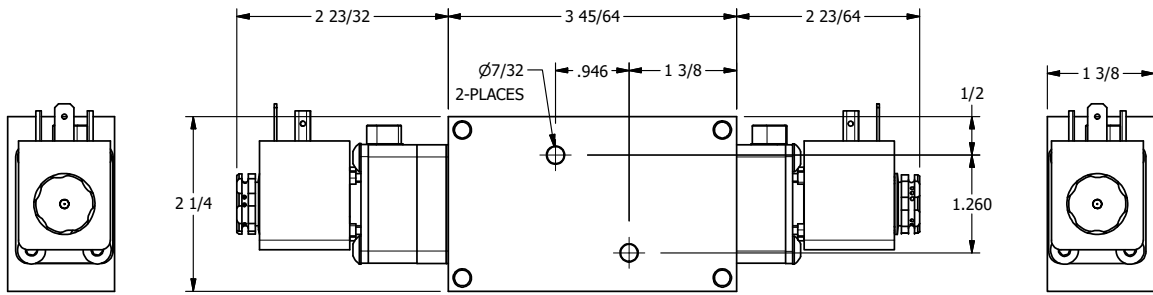

4 3 2 1

4 3 2

TITLE: 1/4" NAMUR, SNGL SOL, 3 POS,
REGEN SPR CTR, BRASS & SS,
HIGH TEMP, LCKNG OVRD, SIDE VENT

DRAWING NO.:
DIM_ZNSY2DHOC

THE INFORMATION CONTAINED WITHIN THIS DOCUMENT IS PROPRIETARY TO AAA PRODUCTS AND MAY NOT BE DISCLOSED WITHOUT PRIOR WRITTEN CONSENT