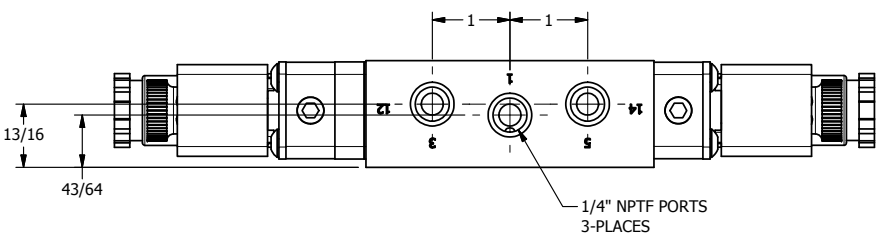

4 3 2 1

3/8" CORD GRIP DIN CAP INCLUDED
FORM A, ACC. TO EN 175301-803,
ISO 4400

B

B

A

A

1/4" NPTF PORTS
3-PLACES

4 3 2 1

AAA
PRODUCTS
INTERNATIONAL

**AAA PRODUCTS
INTERNATIONAL**
7114 Harry Hines Blvd
Dallas, TX 75235

TITLE: 1/4" NAMUR, SNGL SOL, 3 POS,
SPR CTR, SOL SHFT, CLSD CTR SPL,
BR & SS, INTR SAFE, 24VDC, EXCLDR

DRAWING NO.:
DIM_ZNSY2AL