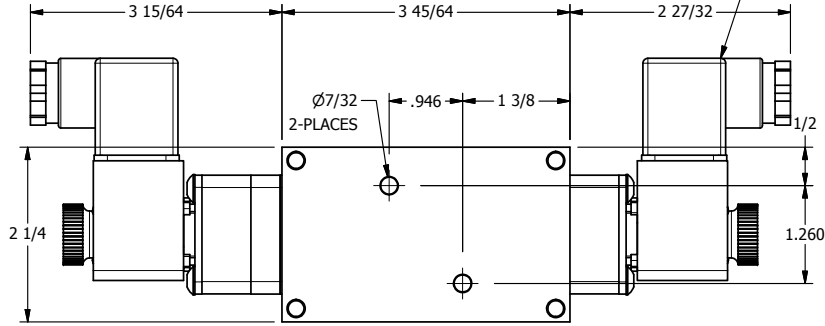

4 3 2 1

3/8" CORD GRIP DIN CAP INCLUDED
FORM A, ACC. TO EN 175301-803,
ISO 4400

B

B

A

A

1/4" NPTF PORTS
3-PLACES

4 3 2 1

AAA
PRODUCTS
INTERNATIONAL

**AAA PRODUCTS
INTERNATIONAL**
7114 Harry Hines Blvd
Dallas, TX 75235

TITLE: 1/4" NAMUR, SNGL SOL, 3 POS,
SPR CTR, SOL SHFT, CLSD CTR SPL,
BR & SS, INTR SAFE, 24VDC, EXCLDR

DRAWING NO.:
DIM_ZNSY2AL