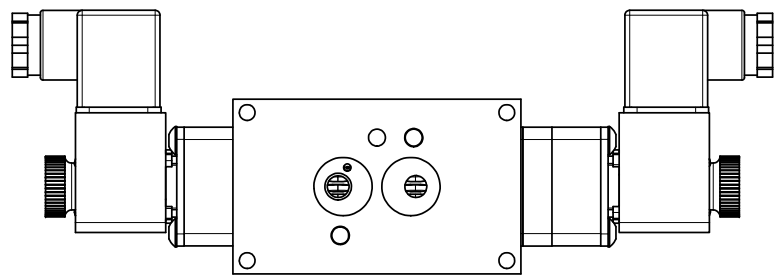

4 3 2 1

3/8" CORD GRIP DIN CAP INCLUDED
FORM A, ACC. TO EN 175301-803,
ISO 4400

B

B

A

A

1/4" NPTF PORTS
3-PLACES

4 3 2 1

AAA
PRODUCTS
INTERNATIONAL

**AAA PRODUCTS
INTERNATIONAL**
7114 Harry Hines Blvd
Dallas, TX 75235

TITLE: 1/4" NAMUR, SNGL SOL, 3 POS,
SPR CTR, SOL SHFT, CLSD CTR SPL,
BR & SS, INTR SAFE, 24VDC, EXCLDR

DRAWING NO.:
DIM_ZNSY2AL