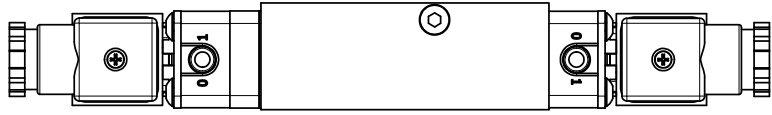

4 3 2 1

3/8" CORD GRIP DIN CAP INCLUDED
FORM A, ACC. TO EN 175301-803,
ISO 4400

B

B

A

A

1/4" NPTF PORTS
3-PLACES

4 3 2 1

AAA
PRODUCTS
INTERNATIONAL

**AAA PRODUCTS
INTERNATIONAL**
7114 Harry Hines Blvd
Dallas, TX 75235

TITLE: 1/4" NAMUR, SNGL SOL, 3 POS,
SPR CTR, SOL SHFT, CLSD CTR SPL,
BR & SS, INTR SAFE, 24VDC, EXCLDR

DRAWING NO.:
DIM_ZNSY2AL