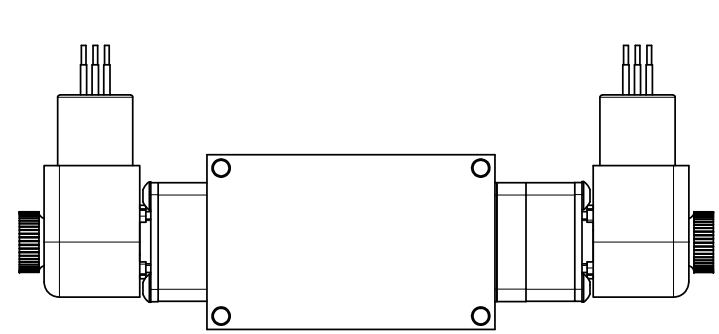

4

3

2

1

**AAA**  
PRODUCTS  
INTERNATIONAL

**AAA PRODUCTS  
INTERNATIONAL**  
7114 Harry Hines Blvd  
Dallas, TX 75235

TITLE: 3/8" SIDE PORT, DBL SOL, 3 POS,  
SPR CTR, CLSD CTR SPL, BRASS & SS,  
EXPLOSION PROOF, DUST EXCDLR

DRAWING NO.:  
DIM\_ZESY3XL

THE INFORMATION CONTAINED WITHIN THIS DOCUMENT IS PROPRIETARY TO AAA PRODUCTS AND MAY NOT BE DISCLOSED WITHOUT PRIOR WRITTEN CONSENT

4

3

2

1