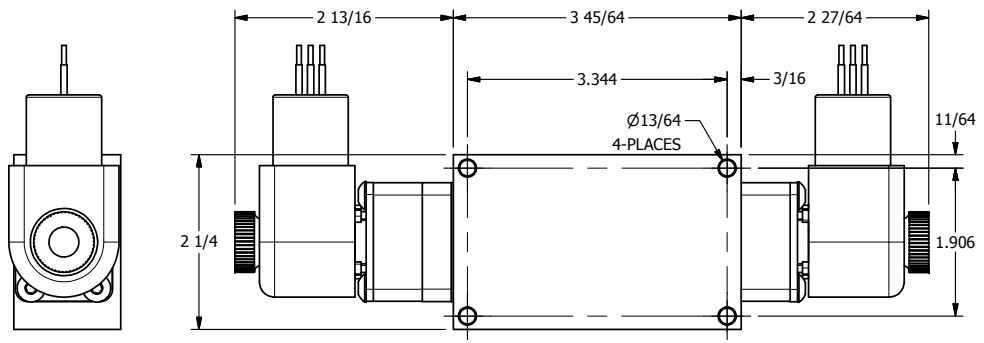

4

3

2

1

**AAA**  
PRODUCTS  
INTERNATIONAL

**AAA PRODUCTS  
INTERNATIONAL**  
7114 Harry Hines Blvd  
Dallas, TX 75235

TITLE: 3/8" SIDE PORT, DBL SOL, 3 POS,  
SPR CTR, CLSD CTR SPL, BRASS & SS,  
EXPLOSION PROOF, DUST EXCDLR

DRAWING NO.:  
DIM\_ZESY3XL

THE INFORMATION CONTAINED WITHIN THIS DOCUMENT IS PROPRIETARY TO AAA PRODUCTS AND MAY NOT BE DISCLOSED WITHOUT PRIOR WRITTEN CONSENT

4

3

2

1