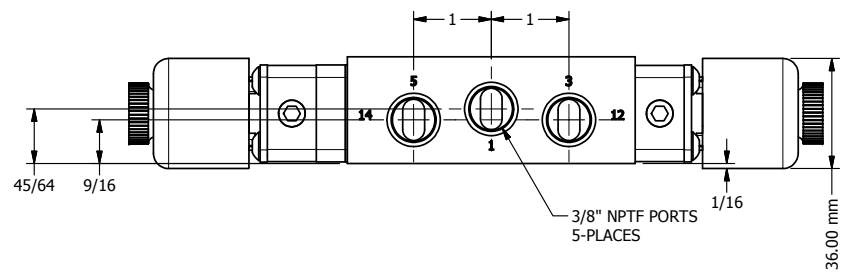

4

3

2

1

**AAA**  
PRODUCTS  
INTERNATIONAL

**AAA PRODUCTS  
INTERNATIONAL**  
7114 Harry Hines Blvd  
Dallas, TX 75235

TITLE: 3/8" SIDE PORT, DBL SOL, 3 POS,  
SPR CTR, CLSD CTR SPL, BRASS & SS,  
EXPLOSION PROOF, DUST EXCDLR

DRAWING NO.:  
DIM\_ZESY3XL

THE INFORMATION CONTAINED WITHIN THIS DOCUMENT IS PROPRIETARY TO AAA PRODUCTS AND MAY NOT BE DISCLOSED WITHOUT PRIOR WRITTEN CONSENT

4

3

2

1