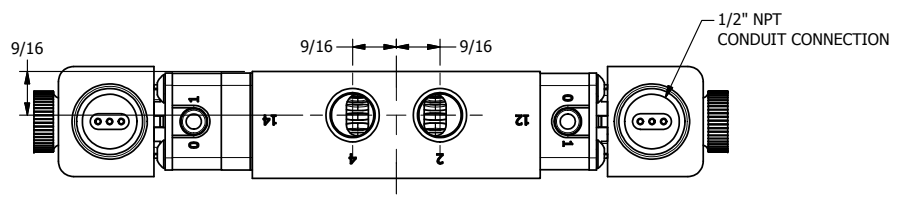

4

3

2

1

**AAA**  
PRODUCTS  
INTERNATIONAL

**AAA PRODUCTS  
INTERNATIONAL**  
7114 Harry Hines Blvd  
Dallas, TX 75235

TITLE: 3/8" SIDE PORT, DBL SOL, 3 POS,  
SPR CTR, CLSD CTR SPL, BRASS & SS,  
EXPLOSION PROOF, DUST EXCDLR

DRAWING NO.:  
DIM\_ZESY3XL

THE INFORMATION CONTAINED WITHIN THIS DOCUMENT IS PROPRIETARY TO AAA PRODUCTS AND MAY NOT BE DISCLOSED WITHOUT PRIOR WRITTEN CONSENT

4

3

2

1