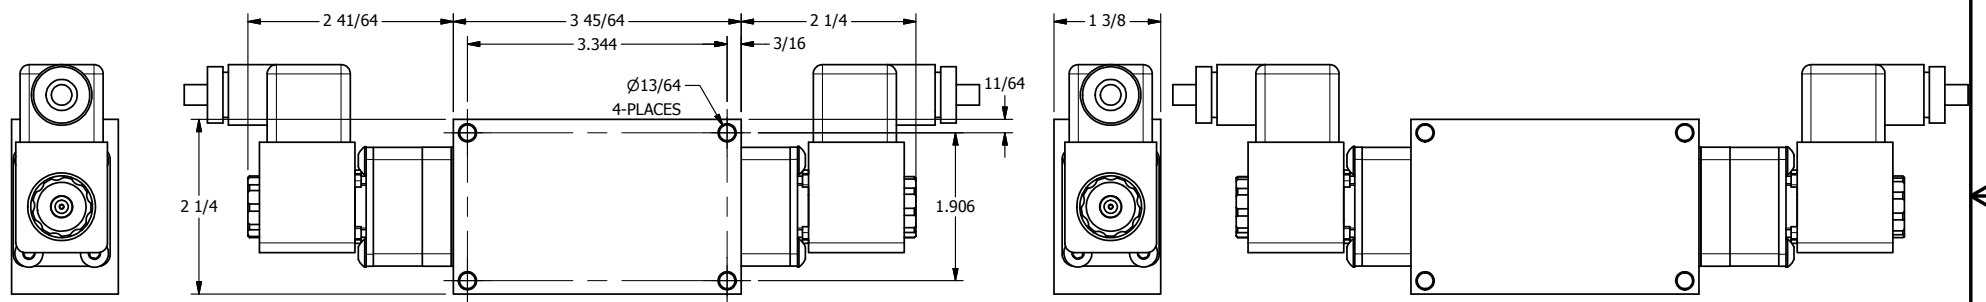

4 | 3 | 2 | 1

	AAA PRODUCTS INTERNATIONAL 7114 Harry Hines Blvd Dallas, TX 75235	TITLE 3/8" SIDE PORT, DBL SOL, 3 POS, SPR CTR, CLSD CTR SPL, BRASS & SS, ATEX, EXT PILOT	DRAWING NO.: DIM_ZESY3TZ
--	--	---	------------------------------------