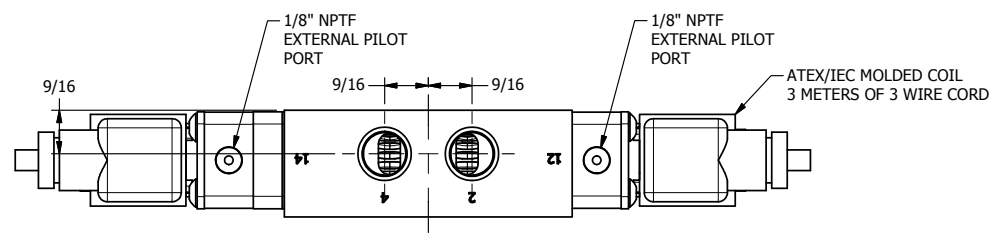

4 | 3 | 2 | 1

	AAA PRODUCTS INTERNATIONAL 7114 Harry Hines Blvd Dallas, TX 75235	TITLE 3/8" SIDE PORT, DBL SOL, 3 POS, SPR CTR, CLSD CTR SPL, BRASS & SS, ATEX, EXT PILOT	DRAWING NO.: DIM_ZESY3TZ
--	--	---	------------------------------------