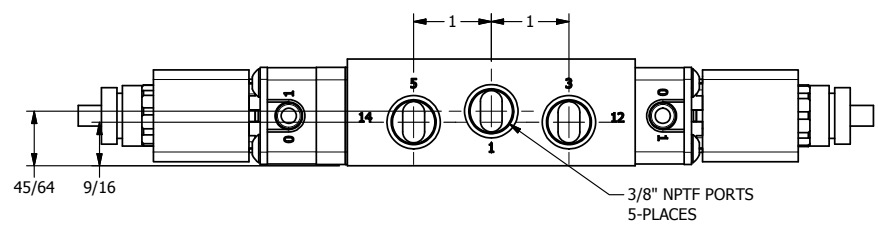

4 | 3 | 2 | 1

	AAA PRODUCTS INTERNATIONAL 7114 Harry Hines Blvd Dallas, TX 75235	TITLE 3/8" SIDE PORT, DBL SOL, 3 POS, SPR CTR, CLSD CTR SPL, BRASS & SS, ATEX, EXT PILOT	DRAWING NO.: DIM_ZESY3TZ
--	--	---	------------------------------------