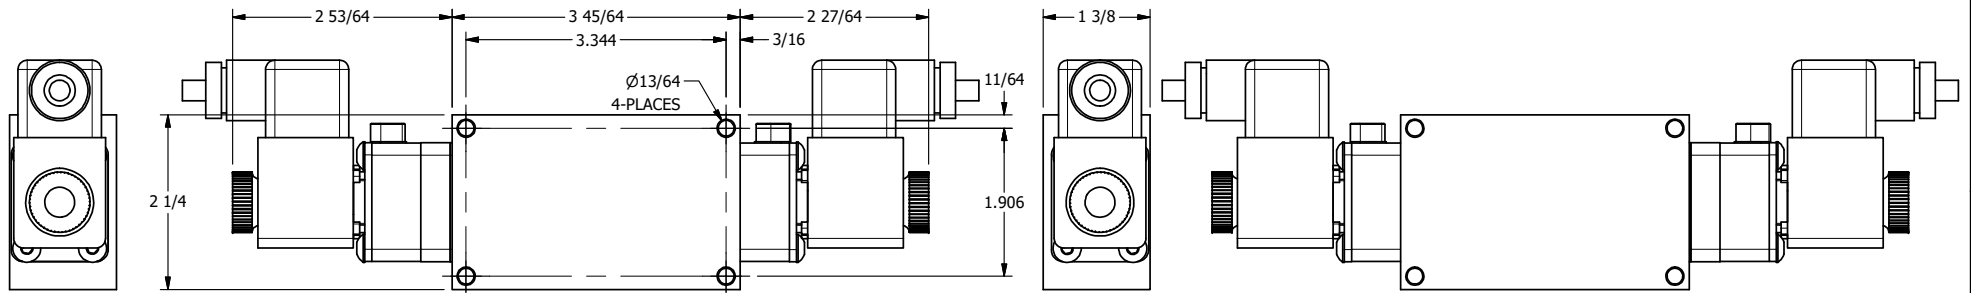

4 3 2 1

4 3 2

TITLE: 3/8" SIDE PORT, DBL SOL, 3 POS,
SPR CTR, CLSD CTR SPL, BRASS & SS,
ATEX, LCKNG OVRD, DUST EXCLDR

DRAWING NO.:
DIM_ZESY3TOL

THE INFORMATION CONTAINED WITHIN THIS DOCUMENT IS PROPRIETARY TO AAA PRODUCTS AND MAY NOT BE DISCLOSED WITHOUT PRIOR WRITTEN CONSENT