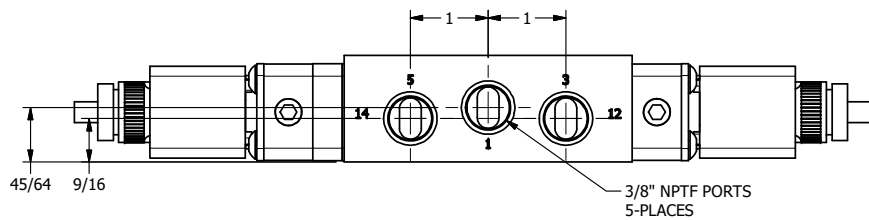

4 3 2 1

4 3 2

TITLE: 3/8" SIDE PORT, DBL SOL, 3 POS,
SPR CTR, CLSD CTR SPL, BRASS & SS,
ATEX, LCKNG OVRD, DUST EXCLDR

DRAWING NO.:
DIM_ZESY3TOL

THE INFORMATION CONTAINED WITHIN THIS DOCUMENT IS PROPRIETARY TO AAA PRODUCTS AND MAY NOT BE DISCLOSED WITHOUT PRIOR WRITTEN CONSENT