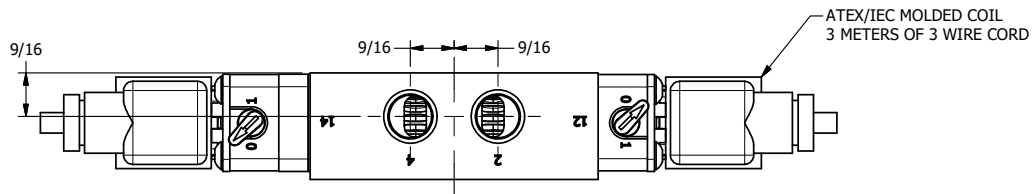

4 3 2 1

4 3 2

TITLE: 3/8" SIDE PORT, DBL SOL, 3 POS,
SPR CTR, CLSD CTR SPL, BRASS & SS,
ATEX, LCKNG OVRD, DUST EXCLDR

DRAWING NO.:
DIM_ZESY3TOL

THE INFORMATION CONTAINED WITHIN THIS DOCUMENT IS PROPRIETARY TO AAA PRODUCTS AND MAY NOT BE DISCLOSED WITHOUT PRIOR WRITTEN CONSENT