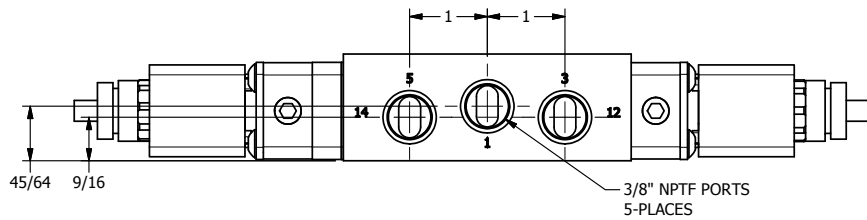

4 3 2 1

**AAA**  
PRODUCTS  
INTERNATIONAL

**AAA PRODUCTS  
INTERNATIONAL**  
7114 Harry Hines Blvd  
Dallas, TX 75235

TITLE: 3/8" SIDE PORT, DBL SOL, 3 POS,  
SPR CTR, SOL SHFT, CLSD CTR SPL,  
BRASS & SS, ATEX, LCKNG OVRD

DRAWING NO.:  
DIM\_ZESY3TO

4 3 2 1

THE INFORMATION CONTAINED WITHIN THIS DOCUMENT IS PROPRIETARY TO AAA PRODUCTS AND MAY NOT BE DISCLOSED WITHOUT PRIOR WRITTEN CONSENT