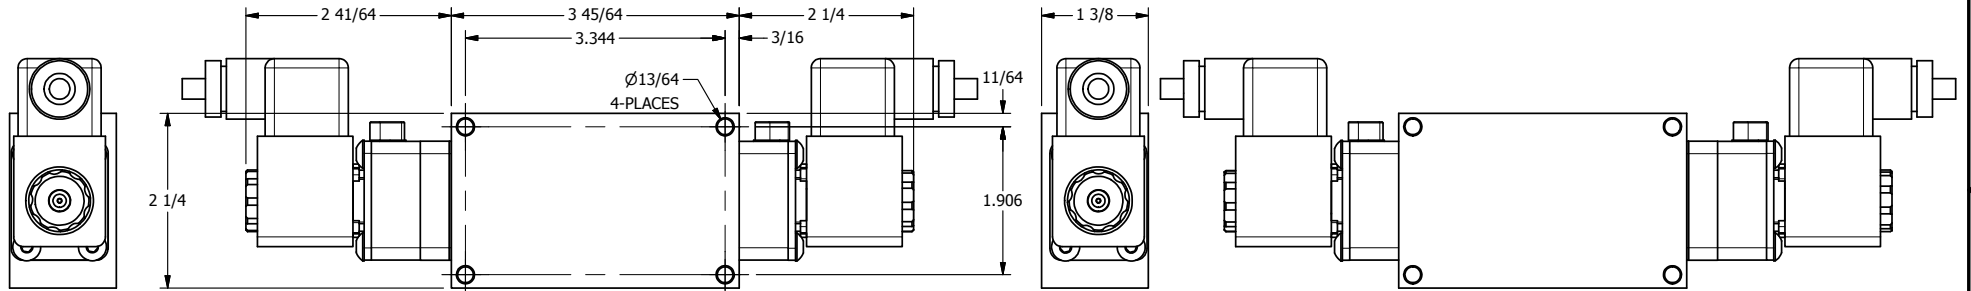

4 3 2 1

**AAA**  
PRODUCTS  
INTERNATIONAL

**AAA PRODUCTS  
INTERNATIONAL**  
7114 Harry Hines Blvd  
Dallas, TX 75235

TITLE: 3/8" SIDE PORT, DBL SOL, 3 POS,  
SPR CTR, SOL SHFT, CLSD CTR SPL,  
BRASS & SS, ATEX, LCKNG OVRD

DRAWING NO.:  
DIM\_ZESY3TO

4 3 2 1

THE INFORMATION CONTAINED WITHIN THIS DOCUMENT IS PROPRIETARY TO AAA PRODUCTS AND MAY NOT BE DISCLOSED WITHOUT PRIOR WRITTEN CONSENT