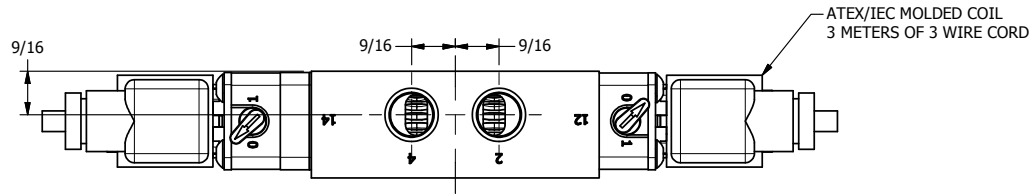

4 3 2 1

**AAA**  
PRODUCTS  
INTERNATIONAL

**AAA PRODUCTS  
INTERNATIONAL**  
7114 Harry Hines Blvd  
Dallas, TX 75235

TITLE: 3/8" SIDE PORT, DBL SOL, 3 POS,  
SPR CTR, SOL SHFT, CLSD CTR SPL,  
BRASS & SS, ATEX, LCKNG OVRD

DRAWING NO.:  
DIM\_ZESY3TO

4 3 2 1

THE INFORMATION CONTAINED WITHIN THIS DOCUMENT IS PROPRIETARY TO AAA PRODUCTS AND MAY NOT BE DISCLOSED WITHOUT PRIOR WRITTEN CONSENT