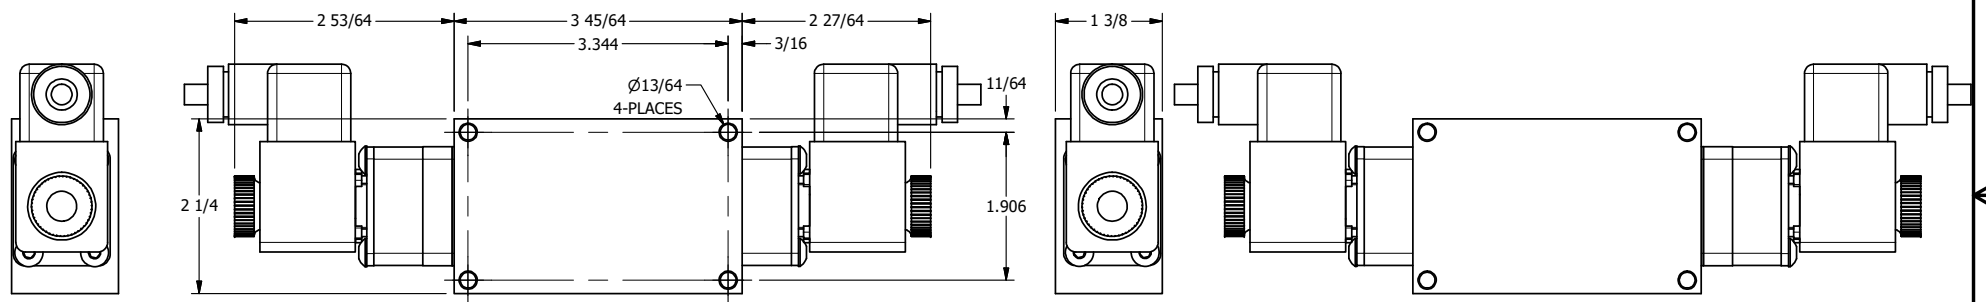

4 3 2 1

AAA
PRODUCTS
INTERNATIONAL

**AAA PRODUCTS
INTERNATIONAL**
7114 Harry Hines Blvd
Dallas, TX 75235

TITLE: 3/8" SIDE PORT, DBL SOL, 3 POS,
CLSD SPR CTR, ATEX,
BR & SS, DUST EXCLDR, EXT PILOT

DRAWING NO.:
DIM_ZESY3TLZ