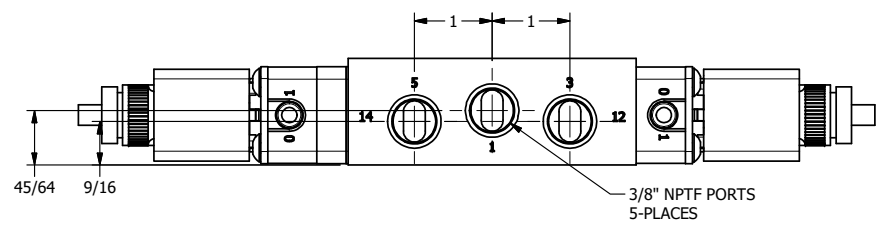

4 3 2 1

AAA
PRODUCTS
INTERNATIONAL

**AAA PRODUCTS
INTERNATIONAL**
7114 Harry Hines Blvd
Dallas, TX 75235

TITLE: 3/8" SIDE PORT, DBL SOL, 3 POS,
CLSD SPR CTR, ATEX,
BR & SS, DUST EXCLDR, EXT PILOT

DRAWING NO.:
DIM_ZESY3TLZ