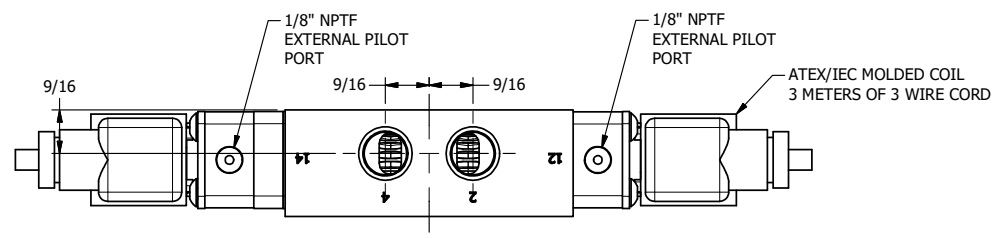

4 3 2 1

AAA
PRODUCTS
INTERNATIONAL

**AAA PRODUCTS
INTERNATIONAL**
7114 Harry Hines Blvd
Dallas, TX 75235

TITLE: 3/8" SIDE PORT, DBL SOL, 3 POS,
CLSD SPR CTR, ATEX,
BR & SS, DUST EXCLDR, EXT PILOT

DRAWING NO.:
DIM_ZESY3TLZ