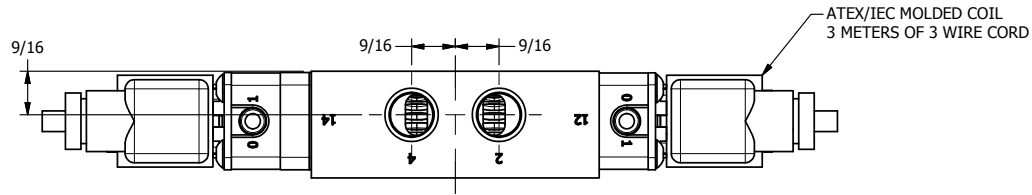

4 3 2 1

4 3 2 1

TITLE: 3/8" SIDE PORT, DBL SOL, 3 POS,  
SPR CTR, SOL SHFT, CLSD CTR SPL,  
BRASS & STAINLESS, ATEX

DRAWING NO.:  
DIM\_ZESY3T

THE INFORMATION CONTAINED WITHIN THIS DOCUMENT IS PROPRIETARY TO AAA PRODUCTS AND MAY NOT BE DISCLOSED WITHOUT PRIOR WRITTEN CONSENT