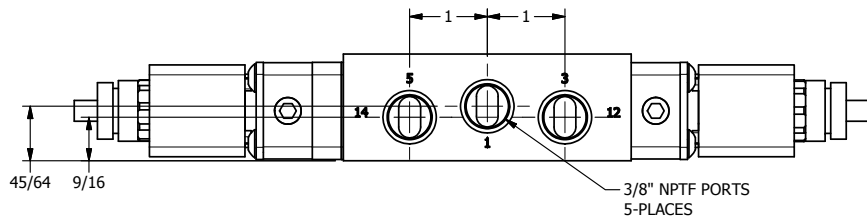

4 3 2 1

4 3 2 1

TITLE: 3/8" SIDE PORT, DBL SOL, 3 POS,  
SPR CTR, SOL SHFT, CLSD CTR SPL,  
BRASS & STAINLESS, ATEX

DRAWING NO.:  
DIM\_ZESY3T

THE INFORMATION CONTAINED WITHIN THIS DOCUMENT IS PROPRIETARY TO AAA PRODUCTS AND MAY NOT BE DISCLOSED WITHOUT PRIOR WRITTEN CONSENT