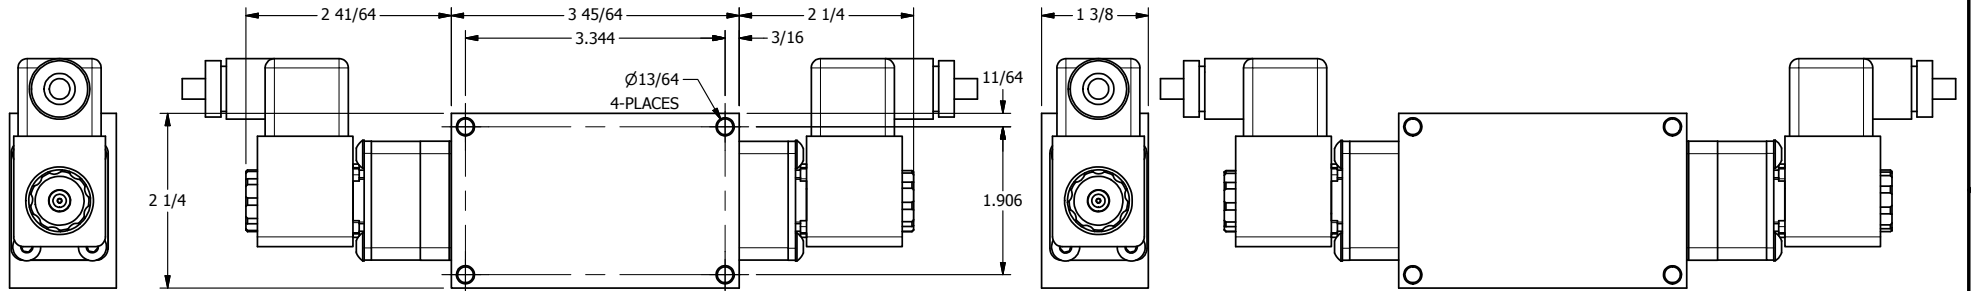

4 3 2 1

4 3 2 1

TITLE: 3/8" SIDE PORT, DBL SOL, 3 POS,  
SPR CTR, SOL SHFT, CLSD CTR SPL,  
BRASS & STAINLESS, ATEX

DRAWING NO.:  
DIM\_ZESY3T

THE INFORMATION CONTAINED WITHIN THIS DOCUMENT IS PROPRIETARY TO AAA PRODUCTS AND MAY NOT BE DISCLOSED WITHOUT PRIOR WRITTEN CONSENT