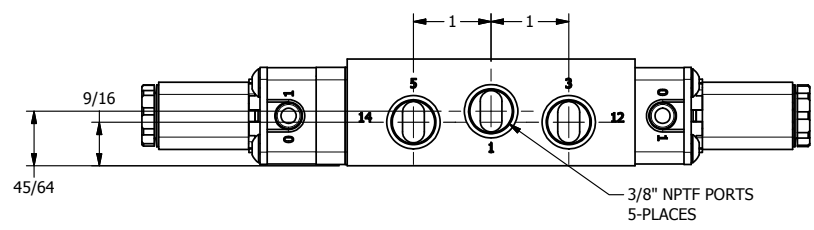

4

3

2

1

**AAA**  
PRODUCTS  
INTERNATIONAL

**AAA PRODUCTS INTERNATIONAL**  
7114 Harry Hines Blvd  
Dallas, TX 75235

TITLE: 3/8" SIDE PORT, DBL SOL, 3 POS,  
SPR CTR, CLSD CTR SPL, BRASS & SS,  
FLYING LEAD, EXT PILOT

DRAWING NO.:  
DIM\_ZESY3MZ

THE INFORMATION CONTAINED WITHIN THIS DOCUMENT IS PROPRIETARY TO AAA PRODUCTS AND MAY NOT BE DISCLOSED WITHOUT PRIOR WRITTEN CONSENT

4

3

2

1