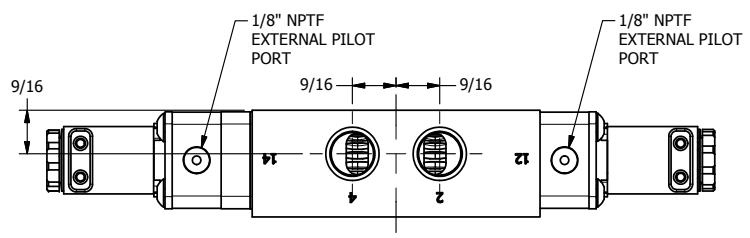

4

3

2

1

**AAA**  
PRODUCTS  
INTERNATIONAL

**AAA PRODUCTS INTERNATIONAL**  
7114 Harry Hines Blvd  
Dallas, TX 75235

TITLE: 3/8" SIDE PORT, DBL SOL, 3 POS,  
SPR CTR, CLSD CTR SPL, BRASS & SS,  
FLYING LEAD, EXT PILOT

DRAWING NO.:  
DIM\_ZESY3MZ

THE INFORMATION CONTAINED WITHIN THIS DOCUMENT IS PROPRIETARY TO AAA PRODUCTS AND MAY NOT BE DISCLOSED WITHOUT PRIOR WRITTEN CONSENT

4

3

2

1