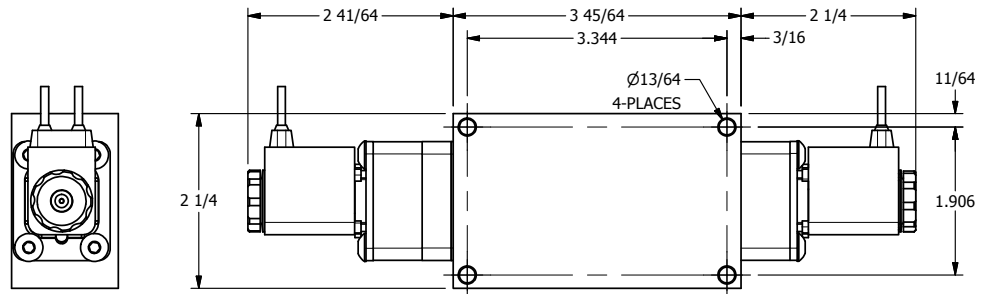

4

3

2

1

**AAA**  
PRODUCTS  
INTERNATIONAL

**AAA PRODUCTS INTERNATIONAL**  
7114 Harry Hines Blvd  
Dallas, TX 75235

TITLE: 3/8" SIDE PORT, DBL SOL, 3 POS,  
SPR CTR, CLSD CTR SPL, BRASS & SS,  
FLYING LEAD, EXT PILOT

DRAWING NO.:  
DIM\_ZESY3MZ

THE INFORMATION CONTAINED WITHIN THIS DOCUMENT IS PROPRIETARY TO AAA PRODUCTS AND MAY NOT BE DISCLOSED WITHOUT PRIOR WRITTEN CONSENT

4

3

2

1