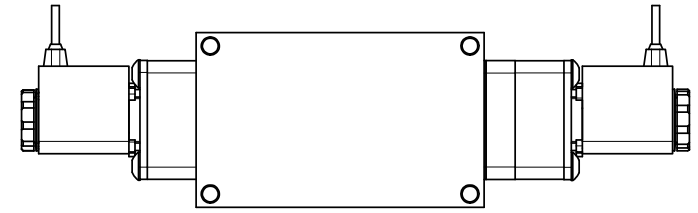

4

3

2

1

**AAA**  
PRODUCTS  
INTERNATIONAL

**AAA PRODUCTS INTERNATIONAL**  
7114 Harry Hines Blvd  
Dallas, TX 75235

TITLE: 3/8" SIDE PORT, DBL SOL, 3 POS,  
SPR CTR, CLSD CTR SPL, BRASS & SS,  
FLYING LEAD, EXT PILOT

DRAWING NO.:  
DIM\_ZESY3MZ

THE INFORMATION CONTAINED WITHIN THIS DOCUMENT IS PROPRIETARY TO AAA PRODUCTS AND MAY NOT BE DISCLOSED WITHOUT PRIOR WRITTEN CONSENT

4

3

2

1