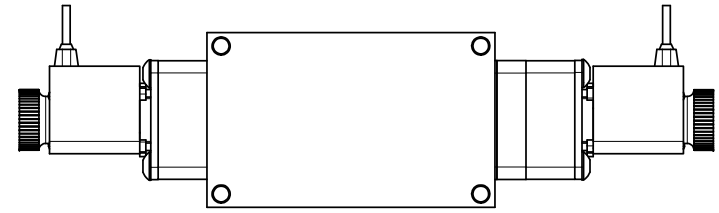

4

3

2

1

**AAA**  
PRODUCTS  
INTERNATIONAL

**AAA PRODUCTS  
INTERNATIONAL**  
7114 Harry Hines Blvd  
Dallas, TX 75235

TITLE: 3/8" SIDE PORT, DBL SOL, 3 POS,  
SPR CTR, SOL SHFT, CLSD CTR SPL,  
BR & SS, FLYING LEAD, DUST EXCLDR

DRAWING NO.:  
DIM\_ZESY3ML

THE INFORMATION CONTAINED WITHIN THIS DOCUMENT IS PROPRIETARY TO AAA PRODUCTS AND MAY NOT BE DISCLOSED WITHOUT PRIOR WRITTEN CONSENT

4

3

2

1