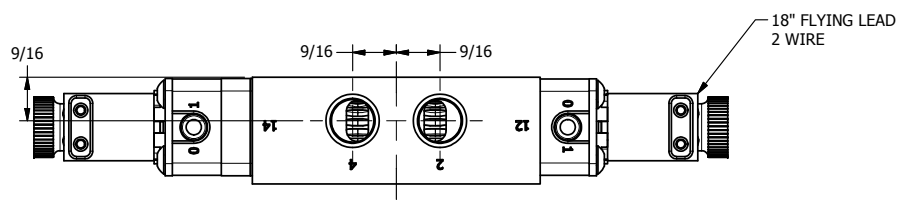

4

3

2

1

**AAA**  
PRODUCTS  
INTERNATIONAL

**AAA PRODUCTS  
INTERNATIONAL**  
7114 Harry Hines Blvd  
Dallas, TX 75235

TITLE: 3/8" SIDE PORT, DBL SOL, 3 POS,  
SPR CTR, SOL SHFT, CLSD CTR SPL,  
BR & SS, FLYING LEAD, DUST EXCLDR

DRAWING NO.:  
DIM\_ZESY3ML

THE INFORMATION CONTAINED WITHIN THIS DOCUMENT IS PROPRIETARY TO AAA PRODUCTS AND MAY NOT BE DISCLOSED WITHOUT PRIOR WRITTEN CONSENT

4

3

2

1