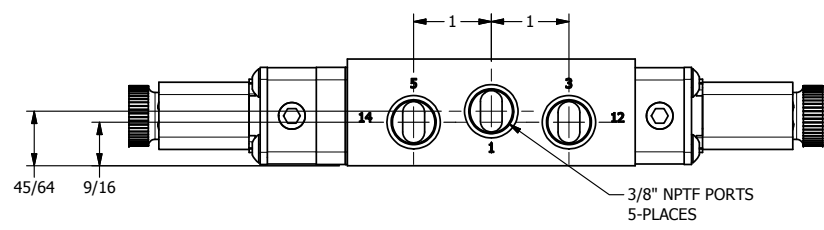

4

3

2

1

**AAA**  
PRODUCTS  
INTERNATIONAL

**AAA PRODUCTS  
INTERNATIONAL**  
7114 Harry Hines Blvd  
Dallas, TX 75235

TITLE: 3/8" SIDE PORT, DBL SOL, 3 POS,  
SPR CTR, SOL SHFT, CLSD CTR SPL,  
BR & SS, FLYING LEAD, DUST EXCLDR

DRAWING NO.:  
DIM\_ZESY3ML

THE INFORMATION CONTAINED WITHIN THIS DOCUMENT IS PROPRIETARY TO AAA PRODUCTS AND MAY NOT BE DISCLOSED WITHOUT PRIOR WRITTEN CONSENT

4

3

2

1