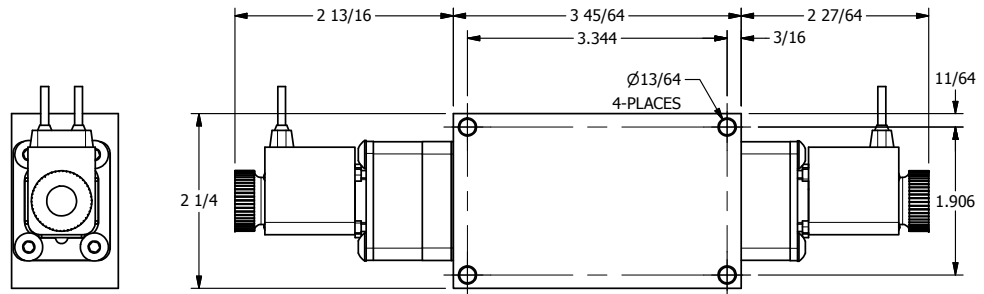

4

3

2

1

**AAA**  
PRODUCTS  
INTERNATIONAL

**AAA PRODUCTS  
INTERNATIONAL**  
7114 Harry Hines Blvd  
Dallas, TX 75235

TITLE: 3/8" SIDE PORT, DBL SOL, 3 POS,  
SPR CTR, SOL SHFT, CLSD CTR SPL,  
BR & SS, FLYING LEAD, DUST EXCLDR

DRAWING NO.:  
DIM\_ZESY3ML

THE INFORMATION CONTAINED WITHIN THIS DOCUMENT IS PROPRIETARY TO AAA PRODUCTS AND MAY NOT BE DISCLOSED WITHOUT PRIOR WRITTEN CONSENT

4

3

2

1