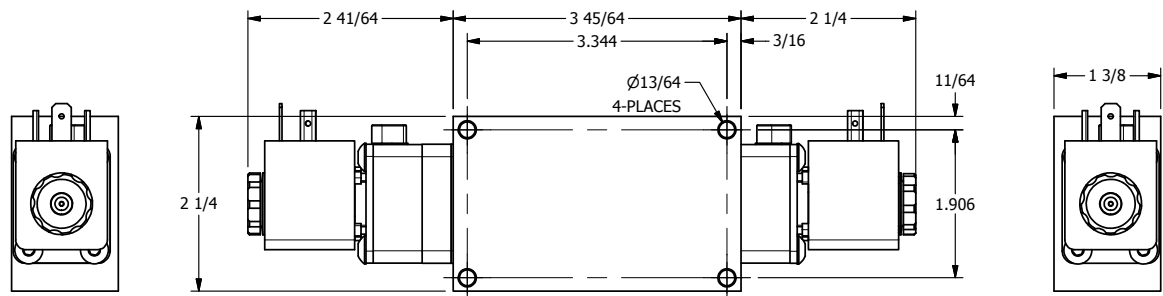

4

3

2

1

**AAA**  
PRODUCTS  
INTERNATIONAL

**AAA PRODUCTS  
INTERNATIONAL**  
7114 Harry Hines Blvd  
Dallas, TX 75235

TITLE: 3/8" SIDE PORT, DBL SOL, 3 POS,  
SPR CTR, CLSD CTR SPL, BRASS & SS,  
HIGH TEMP, LCKNG OVRD

DRAWING NO.:  
DIM\_ZESY3HO

THE INFORMATION CONTAINED WITHIN THIS DOCUMENT IS PROPRIETARY TO AAA PRODUCTS AND MAY NOT BE DISCLOSED WITHOUT PRIOR WRITTEN CONSENT

4

3

2

1