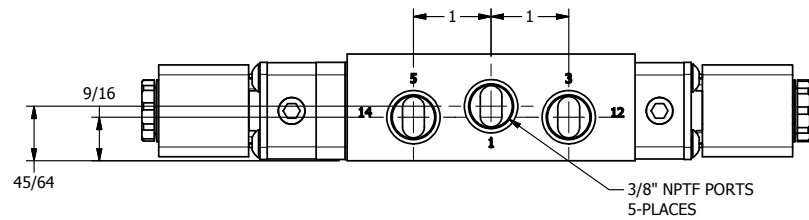

4

3

2

1

**AAA**  
PRODUCTS  
INTERNATIONAL

**AAA PRODUCTS  
INTERNATIONAL**  
7114 Harry Hines Blvd  
Dallas, TX 75235

TITLE: 3/8" SIDE PORT, DBL SOL, 3 POS,  
SPR CTR, CLSD CTR SPL, BRASS & SS,  
HIGH TEMP, LCKNG OVRD

DRAWING NO.:  
DIM\_ZESY3HO

THE INFORMATION CONTAINED WITHIN THIS DOCUMENT IS PROPRIETARY TO AAA PRODUCTS AND MAY NOT BE DISCLOSED WITHOUT PRIOR WRITTEN CONSENT

4

3

2

1