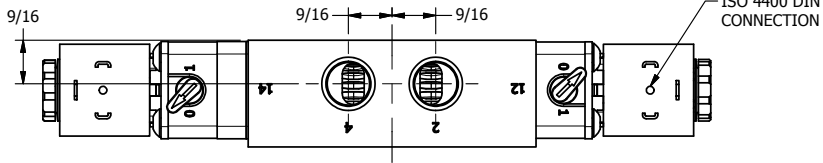

4

3

2

1

**AAA**  
PRODUCTS  
INTERNATIONAL

**AAA PRODUCTS  
INTERNATIONAL**  
7114 Harry Hines Blvd  
Dallas, TX 75235

TITLE: 3/8" SIDE PORT, DBL SOL, 3 POS,  
SPR CTR, CLSD CTR SPL, BRASS & SS,  
HIGH TEMP, LCKNG OVRD