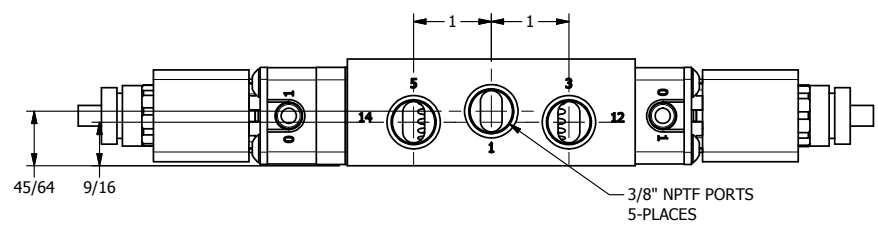

4 | 3 | 2 | 1

4 | 3 | 2 | 1

	AAA PRODUCTS INTERNATIONAL 7114 Harry Hines Blvd Dallas, TX 75235	TITLE 3/8" SIDE PORT, DBL SOL, 3 POS, SPR CTR, FLOAT CTR SPL, BRASS & SS, ATEX, EXT PILOT	DRAWING NO.: DIM_ZESY3GTZ
--	--	--	-------------------------------------