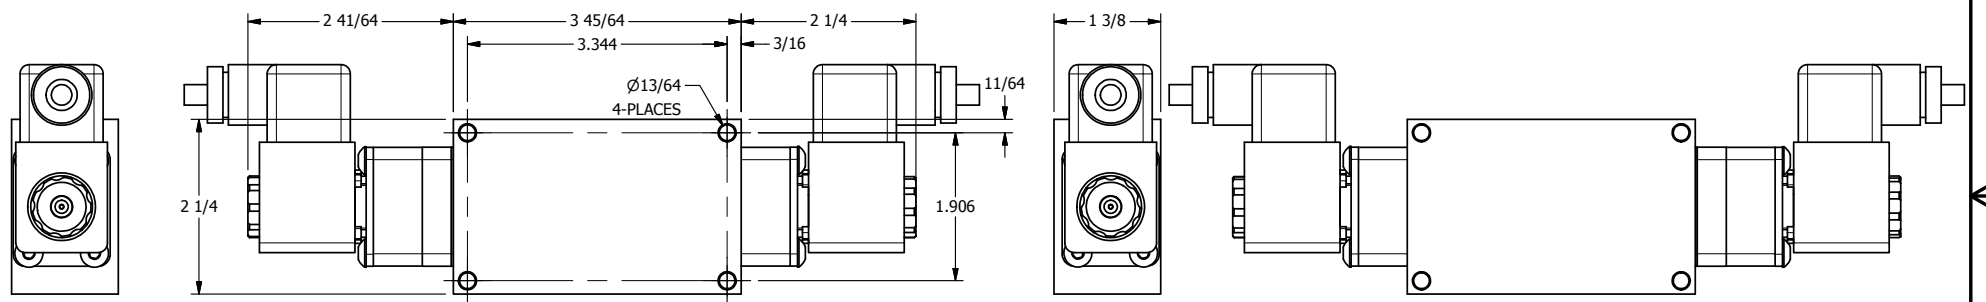

4 | 3 | 2 | 1

4 | 3 | 2 | 1

	AAA PRODUCTS INTERNATIONAL 7114 Harry Hines Blvd Dallas, TX 75235	TITLE 3/8" SIDE PORT, DBL SOL, 3 POS, SPR CTR, FLOAT CTR SPL, BRASS & SS, ATEX, EXT PILOT	DRAWING NO.: DIM_ZESY3GTZ
--	--	--	-------------------------------------