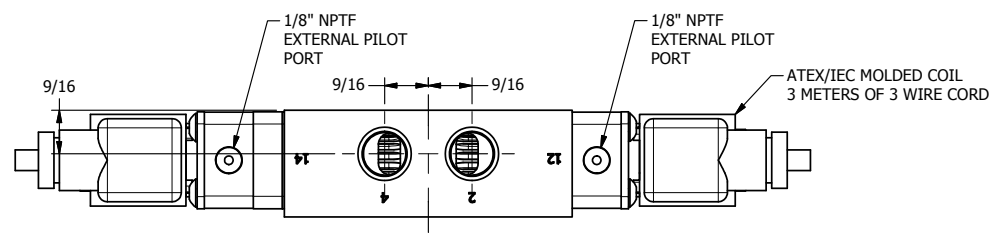

4 | 3 | 2 | 1

4 | 3 | 2 | 1

	AAA PRODUCTS INTERNATIONAL 7114 Harry Hines Blvd Dallas, TX 75235	TITLE 3/8" SIDE PORT, DBL SOL, 3 POS, SPR CTR, FLOAT CTR SPL, BRASS & SS, ATEX, EXT PILOT	DRAWING NO.: DIM_ZESY3GTZ
--	--	--	-------------------------------------