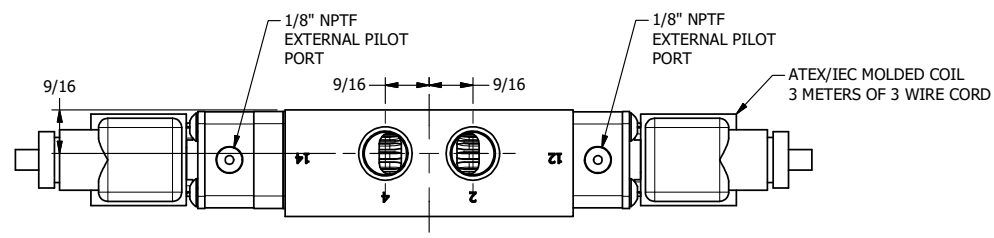

4 3 2 1

AAA
PRODUCTS
INTERNATIONAL

**AAA PRODUCTS
INTERNATIONAL**
7114 Harry Hines Blvd
Dallas, TX 75235

TITLE: 3/8" SIDE PORT, DBL SOL, 3 POS,
FLOAT SPR CTR, ATEX,
BR & SS, DUST EXCLDR, EXT PILOT

DRAWING NO.:
DIM_ZESY3GTLZ