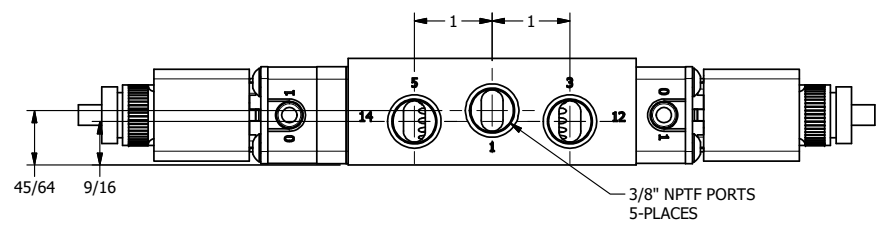

4 3 2 1

AAA
PRODUCTS
INTERNATIONAL

**AAA PRODUCTS
INTERNATIONAL**
7114 Harry Hines Blvd
Dallas, TX 75235

TITLE: 3/8" SIDE PORT, DBL SOL, 3 POS,
FLOAT SPR CTR, ATEX,
BR & SS, DUST EXCLDR, EXT PILOT

DRAWING NO.:
DIM_ZESY3GTLZ