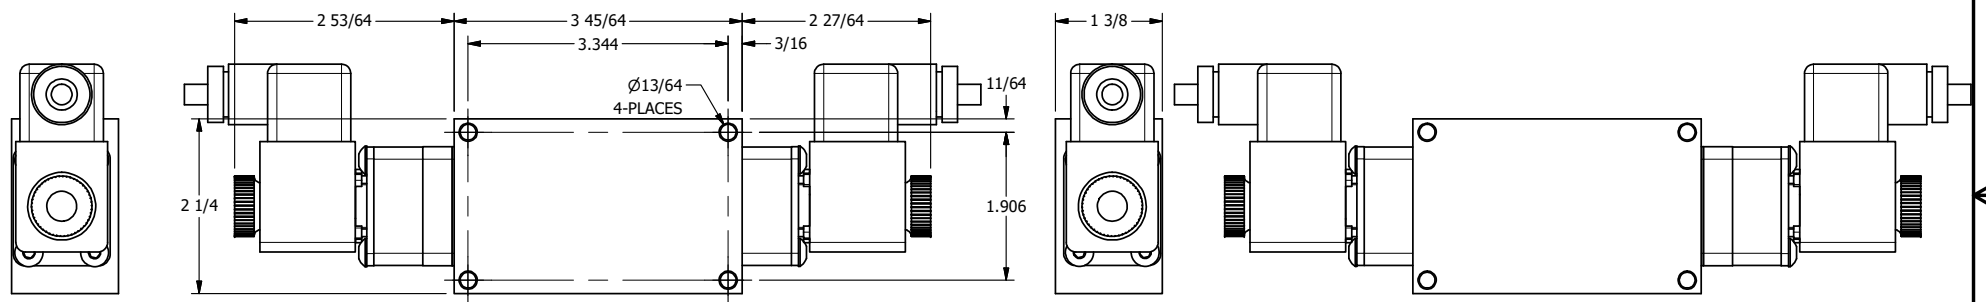

4 3 2 1

AAA
PRODUCTS
INTERNATIONAL

**AAA PRODUCTS
INTERNATIONAL**
7114 Harry Hines Blvd
Dallas, TX 75235

TITLE: 3/8" SIDE PORT, DBL SOL, 3 POS,
FLOAT SPR CTR, ATEX,
BR & SS, DUST EXCLDR, EXT PILOT

DRAWING NO.:
DIM_ZESY3GTLZ