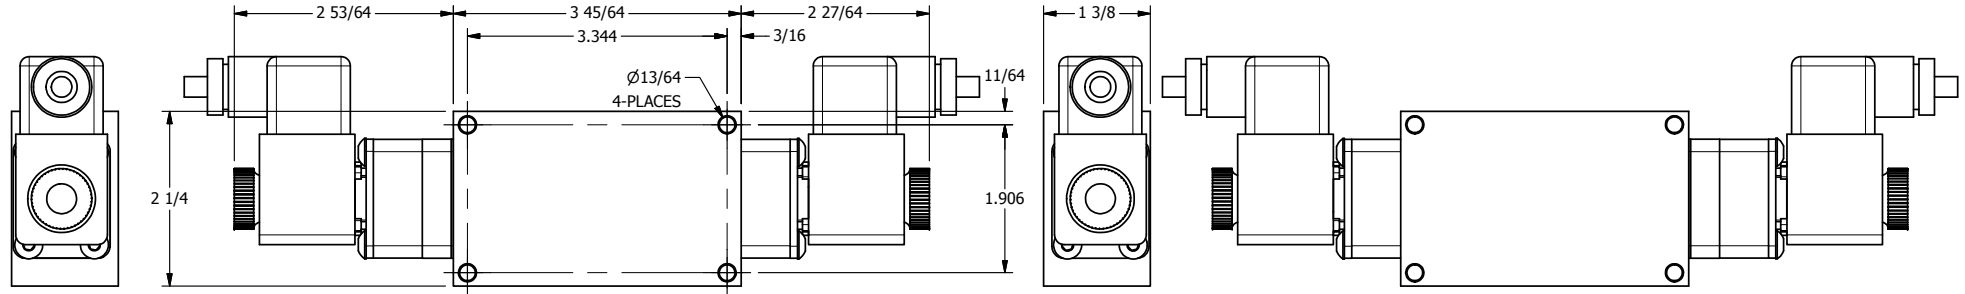

4 3 2 1

4 3 2 1

AAA
PRODUCTS
INTERNATIONAL

**AAA PRODUCTS
INTERNATIONAL**
7114 Harry Hines Blvd
Dallas, TX 75235

TITLE: 3/8" SIDE PORT, DBL SOL, 3 POS,
SPR CTR, FLOAT CTR SPL, BRASS & SS,
ATEX, DUST EXCLDR

DRAWING NO.:
DIM_ZESY3GTL

THE INFORMATION CONTAINED WITHIN THIS DOCUMENT IS PROPRIETARY TO AAA PRODUCTS AND MAY NOT BE DISCLOSED WITHOUT PRIOR WRITTEN CONSENT