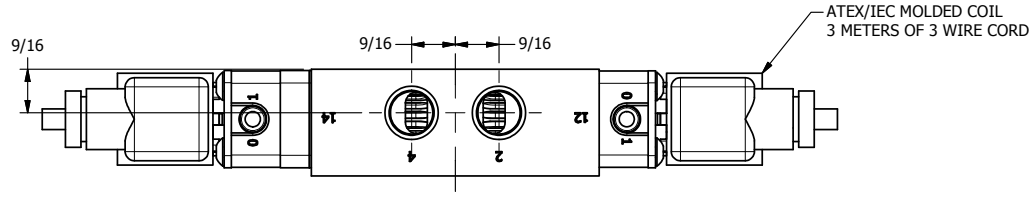

4 3 2 1

4 3 2 1

AAA
PRODUCTS
INTERNATIONAL

**AAA PRODUCTS
INTERNATIONAL**
7114 Harry Hines Blvd
Dallas, TX 75235

TITLE: 3/8" SIDE PORT, DBL SOL, 3 POS,
SPR CTR, FLOAT CTR SPL, BRASS & SS,
ATEX, DUST EXCLDR

DRAWING NO.:
DIM_ZESY3GTL

THE INFORMATION CONTAINED WITHIN THIS DOCUMENT IS PROPRIETARY TO AAA PRODUCTS AND MAY NOT BE DISCLOSED WITHOUT PRIOR WRITTEN CONSENT