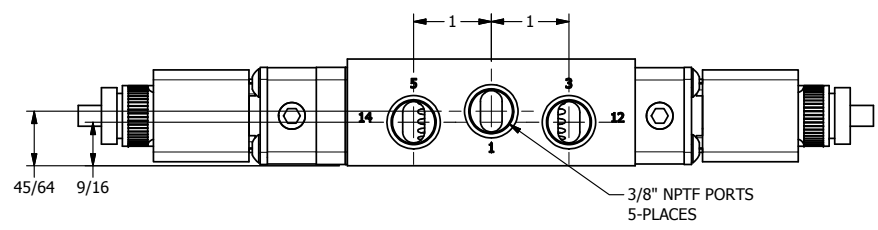

4 3 2 1

4 3 2 1

AAA
PRODUCTS
INTERNATIONAL

**AAA PRODUCTS
INTERNATIONAL**
7114 Harry Hines Blvd
Dallas, TX 75235

TITLE: 3/8" SIDE PORT, DBL SOL, 3 POS,
SPR CTR, FLOAT CTR SPL, BRASS & SS,
ATEX, DUST EXCLDR

DRAWING NO.:
DIM_ZESY3GTL

THE INFORMATION CONTAINED WITHIN THIS DOCUMENT IS PROPRIETARY TO AAA PRODUCTS AND MAY NOT BE DISCLOSED WITHOUT PRIOR WRITTEN CONSENT