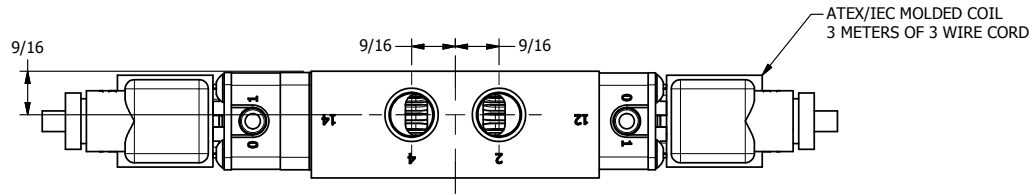

4 3 2 1

4 3 2 1

TITLE: 3/8" SIDE PORT, DBL SOL, 3 POS,  
SPR CTR, SOL SHFT, FLOAT CTR SPL,  
BRASS & SS, ATEX, SIDE VENT

DRAWING NO.:  
DIM\_ZESY3GTC

THE INFORMATION CONTAINED WITHIN THIS DOCUMENT IS PROPRIETARY TO AAA PRODUCTS AND MAY NOT BE DISCLOSED WITHOUT PRIOR WRITTEN CONSENT