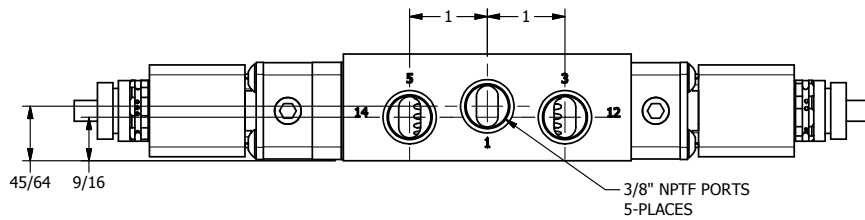

4 3 2 1

4 3 2 1

TITLE: 3/8" SIDE PORT, DBL SOL, 3 POS,  
SPR CTR, SOL SHFT, FLOAT CTR SPL,  
BRASS & SS, ATEX, SIDE VENT

DRAWING NO.:  
DIM\_ZESY3GTC

THE INFORMATION CONTAINED WITHIN THIS DOCUMENT IS PROPRIETARY TO AAA PRODUCTS AND MAY NOT BE DISCLOSED WITHOUT PRIOR WRITTEN CONSENT