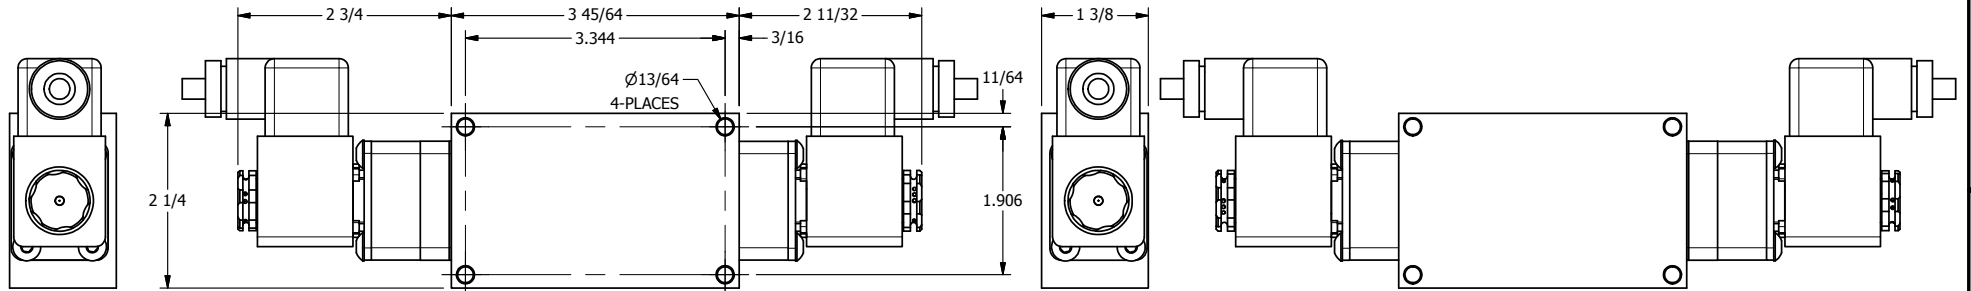

4 3 2 1

4 3 2 1

TITLE: 3/8" SIDE PORT, DBL SOL, 3 POS,  
SPR CTR, SOL SHFT, FLOAT CTR SPL,  
BRASS & SS, ATEX, SIDE VENT

DRAWING NO.:  
DIM\_ZESY3GTC

THE INFORMATION CONTAINED WITHIN THIS DOCUMENT IS PROPRIETARY TO AAA PRODUCTS AND MAY NOT BE DISCLOSED WITHOUT PRIOR WRITTEN CONSENT