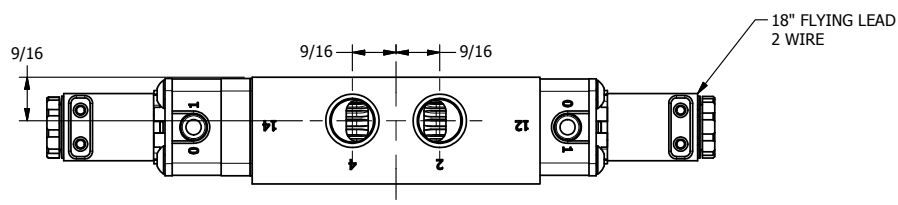

4

3

2

1

**AAA**  
PRODUCTS  
INTERNATIONAL

**AAA PRODUCTS  
INTERNATIONAL**  
7114 Harry Hines Blvd  
Dallas, TX 75235

TITLE: 3/8" SIDE PORT, DBL SOL, 3 POS,  
SPR CTR, SOL SHFT, FLOAT CTR SPL,  
BRASS & STAINLESS

DRAWING NO.:  
DIM\_ZESY3GM

THE INFORMATION CONTAINED WITHIN THIS DOCUMENT IS PROPRIETARY TO AAA PRODUCTS AND MAY NOT BE DISCLOSED WITHOUT PRIOR WRITTEN CONSENT

4

3

2

1