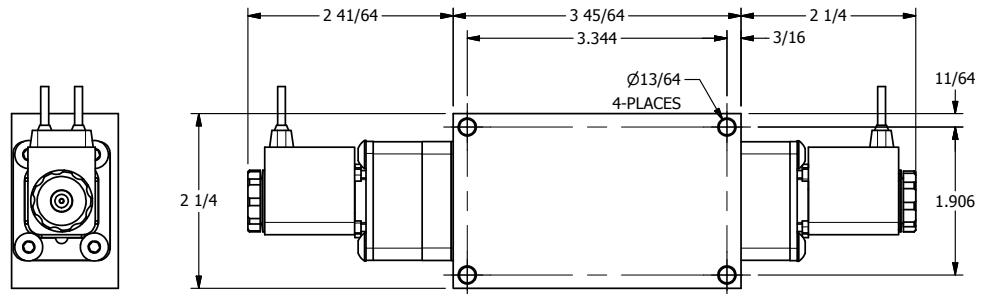

4

3

2

1

**AAA**  
PRODUCTS  
INTERNATIONAL

**AAA PRODUCTS  
INTERNATIONAL**  
7114 Harry Hines Blvd  
Dallas, TX 75235

TITLE: 3/8" SIDE PORT, DBL SOL, 3 POS,  
SPR CTR, SOL SHFT, FLOAT CTR SPL,  
BRASS & STAINLESS

DRAWING NO.:  
DIM\_ZESY3GM

THE INFORMATION CONTAINED WITHIN THIS DOCUMENT IS PROPRIETARY TO AAA PRODUCTS AND MAY NOT BE DISCLOSED WITHOUT PRIOR WRITTEN CONSENT

4

3

2

1