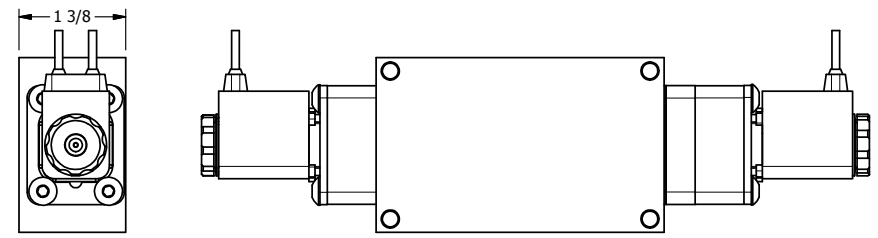

4

3

2

1

**AAA**  
PRODUCTS  
INTERNATIONAL

**AAA PRODUCTS  
INTERNATIONAL**  
7114 Harry Hines Blvd  
Dallas, TX 75235

TITLE: 3/8" SIDE PORT, DBL SOL, 3 POS,  
SPR CTR, SOL SHFT, FLOAT CTR SPL,  
BRASS & STAINLESS

DRAWING NO.:  
DIM\_ZESY3GM

THE INFORMATION CONTAINED WITHIN THIS DOCUMENT IS PROPRIETARY TO AAA PRODUCTS AND MAY NOT BE DISCLOSED WITHOUT PRIOR WRITTEN CONSENT

4

3

2

1