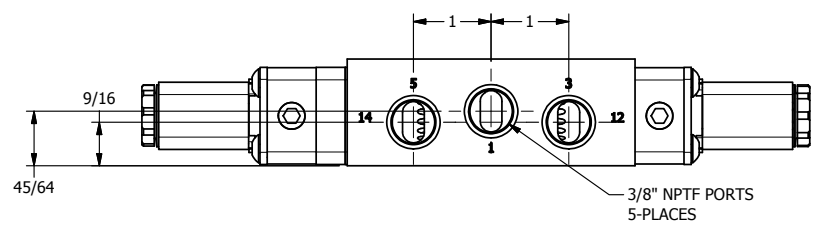

4

3

2

1

**AAA**  
PRODUCTS  
INTERNATIONAL

**AAA PRODUCTS  
INTERNATIONAL**  
7114 Harry Hines Blvd  
Dallas, TX 75235

TITLE: 3/8" SIDE PORT, DBL SOL, 3 POS,  
SPR CTR, SOL SHFT, FLOAT CTR SPL,  
BRASS & STAINLESS

DRAWING NO.:  
DIM\_ZESY3GM

THE INFORMATION CONTAINED WITHIN THIS DOCUMENT IS PROPRIETARY TO AAA PRODUCTS AND MAY NOT BE DISCLOSED WITHOUT PRIOR WRITTEN CONSENT

4

3

2

1