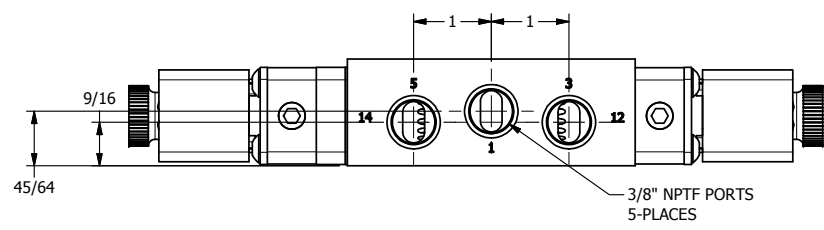

4 3 2 1

4 3 2 1

	AAA PRODUCTS INTERNATIONAL 7114 Harry Hines Blvd Dallas, TX 75235	TITLE 3/8" SIDE PORT, DBL SOL, 3 POS, SPR CTR, FLOAT CTR SPL, BRASS & SS, HIGH TEMP, DUST EXCLDR	DRAWING NO.: DIM_ZESY3GHL
--	--	---	-------------------------------------