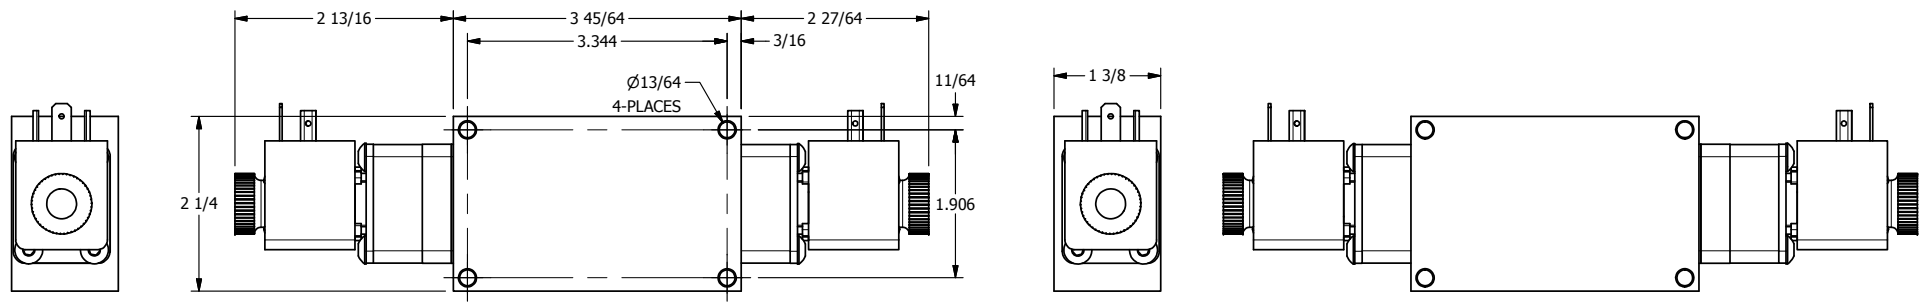

4 3 2 1

4 3 2 1

	AAA PRODUCTS INTERNATIONAL 7114 Harry Hines Blvd Dallas, TX 75235	TITLE 3/8" SIDE PORT, DBL SOL, 3 POS, SPR CTR, FLOAT CTR SPL, BRASS & SS, HIGH TEMP, DUST EXCLDR	DRAWING NO.: DIM_ZESY3GHL
--	--	---	-------------------------------------