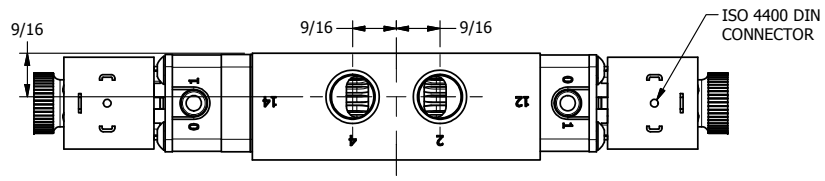

4 3 2 1

4 3 2 1

	AAA PRODUCTS INTERNATIONAL 7114 Harry Hines Blvd Dallas, TX 75235	TITLE 3/8" SIDE PORT, DBL SOL, 3 POS, SPR CTR, FLOAT CTR SPL, BRASS & SS, HIGH TEMP, DUST EXCLDR	DRAWING NO.: DIM_ZESY3GHL
--	--	---	-------------------------------------