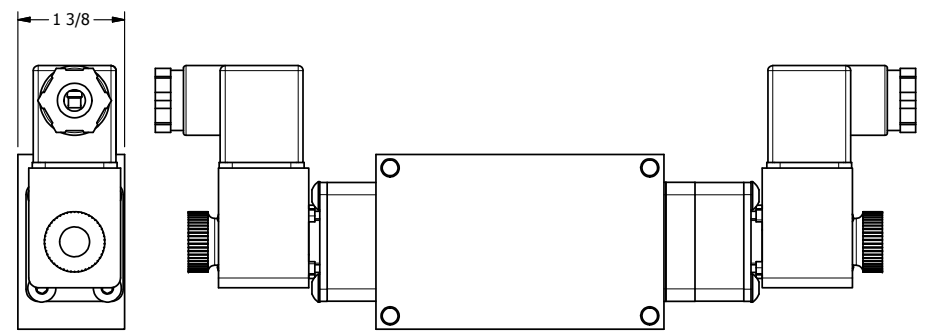

4 | 3 | 2 | 1

3/8" CORD GRIP DIN CAP INCLUDED
FORM A, ACC. TO EN 175301-803,
ISO 4400

3/8" NPTF PORTS
5-PLACES

4 | 3 | 2 | 1

AAA
PRODUCTS
INTERNATIONAL

**AAA PRODUCTS
INTERNATIONAL**
7114 Harry Hines Blvd
Dallas, TX 75235

TITLE: 3/8" SIDE PORT, DBL SOL, 3 POS,
SPR CTR, SOL SHFT, FLOAT CTR SPL,
BR & SS, INTR SAFE, 24VDC, EXCLDR

DRAWING NO.:
DIM_ZESY3GAL

THE INFORMATION CONTAINED WITHIN THIS DOCUMENT IS PROPRIETARY TO AAA PRODUCTS AND MAY NOT BE DISCLOSED WITHOUT PRIOR WRITTEN CONSENT