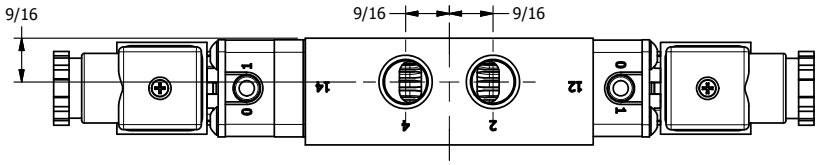

4 | 3 | 2 | 1

3/8" CORD GRIP DIN CAP INCLUDED
FORM A, ACC. TO EN 175301-803,
ISO 4400

3/8" NPTF PORTS
5-PLACES

4 | 3 | 2 | 1

AAA
PRODUCTS
INTERNATIONAL

**AAA PRODUCTS
INTERNATIONAL**
7114 Harry Hines Blvd
Dallas, TX 75235

TITLE: 3/8" SIDE PORT, DBL SOL, 3 POS,
SPR CTR, SOL SHFT, FLOAT CTR SPL,
BR & SS, INTR SAFE, 24VDC, EXCLDR

DRAWING NO.:
DIM_ZESY3GAL

THE INFORMATION CONTAINED WITHIN THIS DOCUMENT IS PROPRIETARY TO AAA PRODUCTS AND MAY NOT BE DISCLOSED WITHOUT PRIOR WRITTEN CONSENT