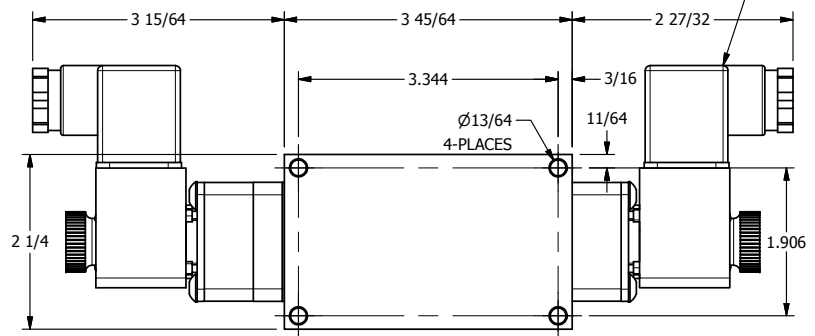

4 | 3 | 2 | 1

3/8" CORD GRIP DIN CAP INCLUDED
FORM A, ACC. TO EN 175301-803,
ISO 4400

3/8" NPTF PORTS
5-PLACES

4 | 3 | 2 | 1

AAA
PRODUCTS
INTERNATIONAL

**AAA PRODUCTS
INTERNATIONAL**
7114 Harry Hines Blvd
Dallas, TX 75235

TITLE: 3/8" SIDE PORT, DBL SOL, 3 POS,
SPR CTR, SOL SHFT, FLOAT CTR SPL,
BR & SS, INTR SAFE, 24VDC, EXCLDR

DRAWING NO.:
DIM_ZESY3GAL

THE INFORMATION CONTAINED WITHIN THIS DOCUMENT IS PROPRIETARY TO AAA PRODUCTS AND MAY NOT BE DISCLOSED WITHOUT PRIOR WRITTEN CONSENT