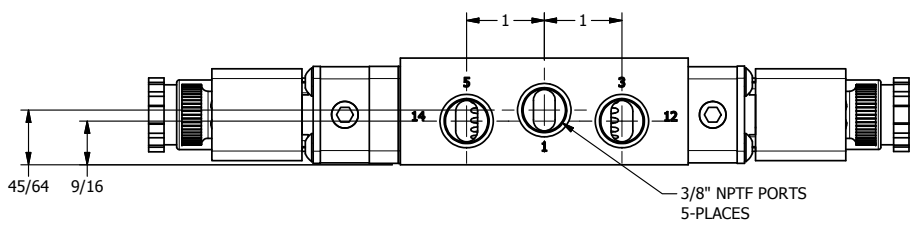

4 | 3 | 2 | 1

3/8" CORD GRIP DIN CAP INCLUDED
FORM A, ACC. TO EN 175301-803,
ISO 4400

3/8" NPTF PORTS
5-PLACES

4 | 3 | 2 | 1

AAA
PRODUCTS
INTERNATIONAL

**AAA PRODUCTS
INTERNATIONAL**
7114 Harry Hines Blvd
Dallas, TX 75235

TITLE: 3/8" SIDE PORT, DBL SOL, 3 POS,
SPR CTR, SOL SHFT, FLOAT CTR SPL,
BR & SS, INTR SAFE, 24VDC, EXCLDR

DRAWING NO.:
DIM_ZESY3GAL

THE INFORMATION CONTAINED WITHIN THIS DOCUMENT IS PROPRIETARY TO AAA PRODUCTS AND MAY NOT BE DISCLOSED WITHOUT PRIOR WRITTEN CONSENT