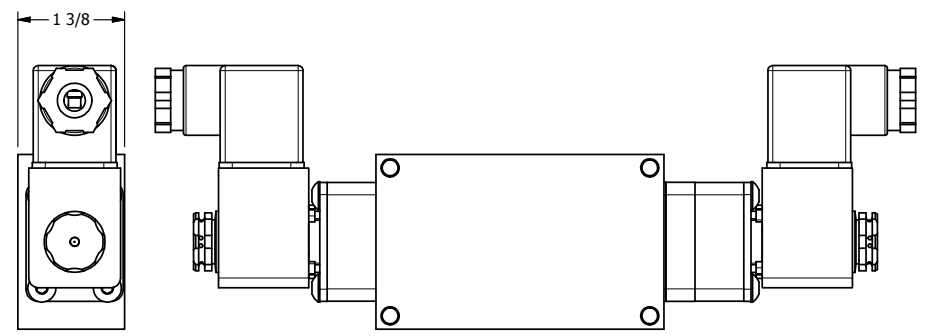

4 3 2 1

3/8" CORD GRIP DIN CAP INCLUDED
FORM A, ACC. TO EN 175301-803,
ISO 4400

4 3 2 1

AAA
PRODUCTS
INTERNATIONAL

**AAA PRODUCTS
INTERNATIONAL**
7114 Harry Hines Blvd
Dallas, TX 75235

TITLE: 3/8" SIDE PORT, DBL SOL, 3 POS,
SPR CTR, FLOAT CTR SPL, BRASS & SS,
INTR SAFE, 24VDC, SIDE VENT

DRAWING NO.:
DIM_ZESY3GAC

THE INFORMATION CONTAINED WITHIN THIS DOCUMENT IS PROPRIETARY TO AAA PRODUCTS AND MAY NOT BE DISCLOSED WITHOUT PRIOR WRITTEN CONSENT