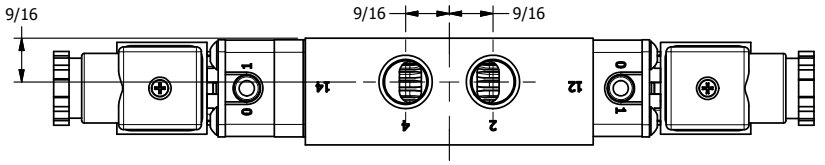

4 3 2 1

3/8" CORD GRIP DIN CAP INCLUDED
FORM A, ACC. TO EN 175301-803,
ISO 4400

4 3 2 1

AAA
PRODUCTS
INTERNATIONAL

**AAA PRODUCTS
INTERNATIONAL**
7114 Harry Hines Blvd
Dallas, TX 75235

TITLE: 3/8" SIDE PORT, DBL SOL, 3 POS,
SPR CTR, FLOAT CTR SPL, BRASS & SS,
INTR SAFE, 24VDC, SIDE VENT

DRAWING NO.:
DIM_ZESY3GAC

THE INFORMATION CONTAINED WITHIN THIS DOCUMENT IS PROPRIETARY TO AAA PRODUCTS AND MAY NOT BE DISCLOSED WITHOUT PRIOR WRITTEN CONSENT