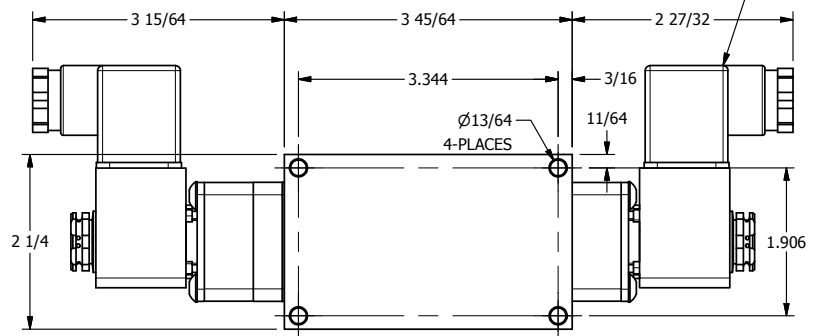

4 3 2 1

3/8" CORD GRIP DIN CAP INCLUDED
FORM A, ACC. TO EN 175301-803,
ISO 4400

4 3 2 1

AAA
PRODUCTS
INTERNATIONAL

**AAA PRODUCTS
INTERNATIONAL**
7114 Harry Hines Blvd
Dallas, TX 75235

TITLE: 3/8" SIDE PORT, DBL SOL, 3 POS,
SPR CTR, FLOAT CTR SPL, BRASS & SS,
INTR SAFE, 24VDC, SIDE VENT

DRAWING NO.:
DIM_ZESY3GAC

THE INFORMATION CONTAINED WITHIN THIS DOCUMENT IS PROPRIETARY TO AAA PRODUCTS AND MAY NOT BE DISCLOSED WITHOUT PRIOR WRITTEN CONSENT