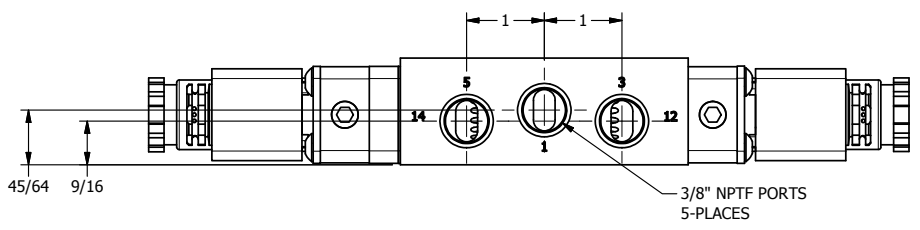

4 3 2 1

3/8" CORD GRIP DIN CAP INCLUDED
FORM A, ACC. TO EN 175301-803,
ISO 4400

4 3 2 1

AAA
PRODUCTS
INTERNATIONAL

**AAA PRODUCTS
INTERNATIONAL**
7114 Harry Hines Blvd
Dallas, TX 75235

TITLE: 3/8" SIDE PORT, DBL SOL, 3 POS,
SPR CTR, FLOAT CTR SPL, BRASS & SS,
INTR SAFE, 24VDC, SIDE VENT

DRAWING NO.:
DIM_ZESY3GAC

THE INFORMATION CONTAINED WITHIN THIS DOCUMENT IS PROPRIETARY TO AAA PRODUCTS AND MAY NOT BE DISCLOSED WITHOUT PRIOR WRITTEN CONSENT