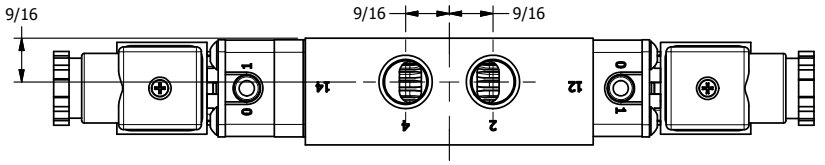

4 3 2 1

3/8" CORD GRIP DIN CAP INCLUDED
FORM A, ACC. TO EN 175301-803,
ISO 4400

4 3 2 1

AAA
PRODUCTS
INTERNATIONAL

**AAA PRODUCTS
INTERNATIONAL**
7114 Harry Hines Blvd
Dallas, TX 75235

TITLE: 3/8" SIDE PORT, DBL SOL, 3 POS,
SPR CTR, SOL SHFT, FLOAT CTR SPL,
BRASS & SS, INTR SAFE, 24VDC