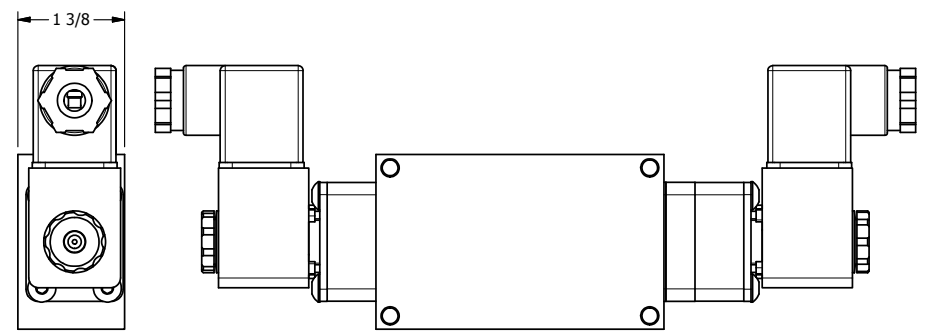

4 3 2 1

3/8" CORD GRIP DIN CAP INCLUDED
FORM A, ACC. TO EN 175301-803,
ISO 4400

4 3 2 1

AAA
PRODUCTS
INTERNATIONAL

**AAA PRODUCTS
INTERNATIONAL**
7114 Harry Hines Blvd
Dallas, TX 75235

TITLE: 3/8" SIDE PORT, DBL SOL, 3 POS,
SPR CTR, SOL SHFT, FLOAT CTR SPL,
BRASS & SS, INTR SAFE, 24VDC

DRAWING NO.:
DIM_ZESY3GA

THE INFORMATION CONTAINED WITHIN THIS DOCUMENT IS PROPRIETARY TO AAA PRODUCTS AND MAY NOT BE DISCLOSED WITHOUT PRIOR WRITTEN CONSENT