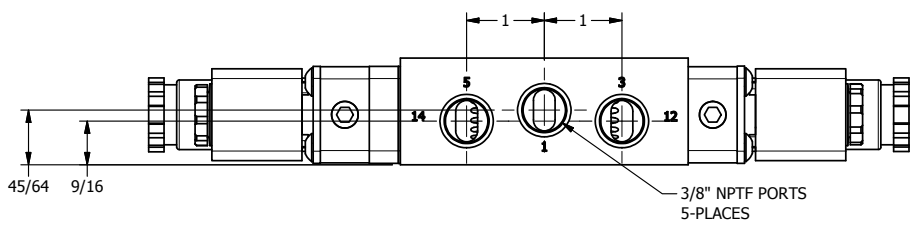

4 3 2 1

3/8" CORD GRIP DIN CAP INCLUDED
FORM A, ACC. TO EN 175301-803,
ISO 4400

4 3 2 1

AAA
PRODUCTS
INTERNATIONAL

**AAA PRODUCTS
INTERNATIONAL**
7114 Harry Hines Blvd
Dallas, TX 75235

TITLE: 3/8" SIDE PORT, DBL SOL, 3 POS,
SPR CTR, SOL SHFT, FLOAT CTR SPL,
BRASS & SS, INTR SAFE, 24VDC

DRAWING NO.:
DIM_ZESY3GA

THE INFORMATION CONTAINED WITHIN THIS DOCUMENT IS PROPRIETARY TO AAA PRODUCTS AND MAY NOT BE DISCLOSED WITHOUT PRIOR WRITTEN CONSENT