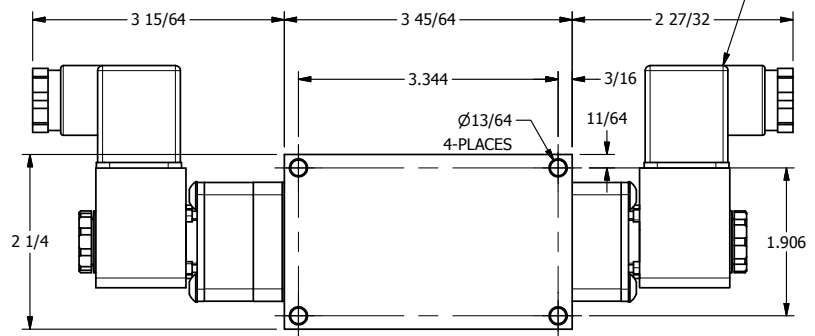

4 3 2 1

3/8" CORD GRIP DIN CAP INCLUDED
FORM A, ACC. TO EN 175301-803,
ISO 4400

4 3 2 1

AAA
PRODUCTS
INTERNATIONAL

**AAA PRODUCTS
INTERNATIONAL**
7114 Harry Hines Blvd
Dallas, TX 75235

TITLE: 3/8" SIDE PORT, DBL SOL, 3 POS,
SPR CTR, SOL SHFT, FLOAT CTR SPL,
BRASS & SS, INTR SAFE, 24VDC

DRAWING NO.:
DIM_ZESY3GA

THE INFORMATION CONTAINED WITHIN THIS DOCUMENT IS PROPRIETARY TO AAA PRODUCTS AND MAY NOT BE DISCLOSED WITHOUT PRIOR WRITTEN CONSENT