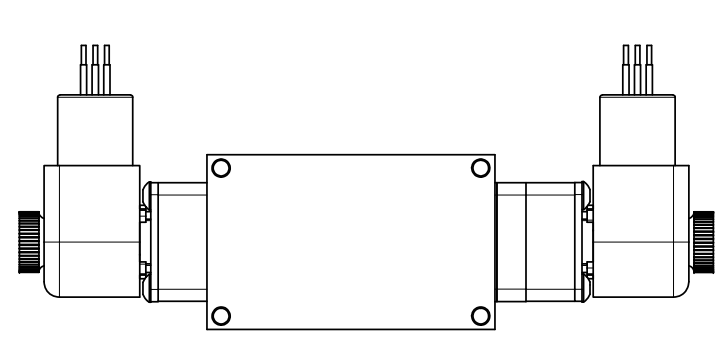

4

3

2

1

**AAA**  
PRODUCTS  
INTERNATIONAL

**AAA PRODUCTS  
INTERNATIONAL**  
7114 Harry Hines Blvd  
Dallas, TX 75235

TITLE: 3/8" SIDE PORT, DBL SOL, 3 POS,  
SPR CTR, REGEN CTR SPL, BRASS & SS,  
EXPLOSION PROOF, DUST EXCDLR

DRAWING NO.:  
DIM\_ZESY3DXL

THE INFORMATION CONTAINED WITHIN THIS DOCUMENT IS PROPRIETARY TO AAA PRODUCTS AND MAY NOT BE DISCLOSED WITHOUT PRIOR WRITTEN CONSENT

4

3

2

1