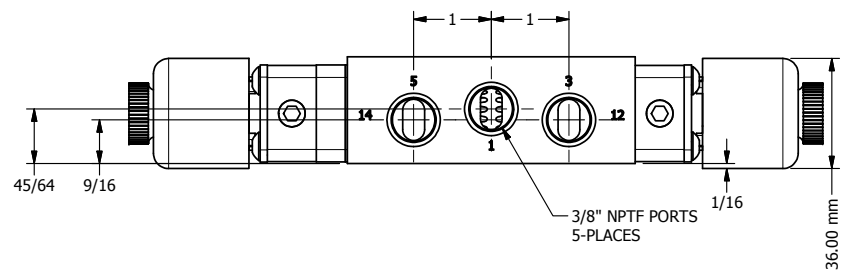

4

3

2

1

**AAA**  
PRODUCTS  
INTERNATIONAL

**AAA PRODUCTS  
INTERNATIONAL**  
7114 Harry Hines Blvd  
Dallas, TX 75235

TITLE: 3/8" SIDE PORT, DBL SOL, 3 POS,  
SPR CTR, REGEN CTR SPL, BRASS & SS,  
EXPLOSION PROOF, DUST EXCDLR

DRAWING NO.:  
DIM\_ZESY3DXL

THE INFORMATION CONTAINED WITHIN THIS DOCUMENT IS PROPRIETARY TO AAA PRODUCTS AND MAY NOT BE DISCLOSED WITHOUT PRIOR WRITTEN CONSENT

4

3

2

1