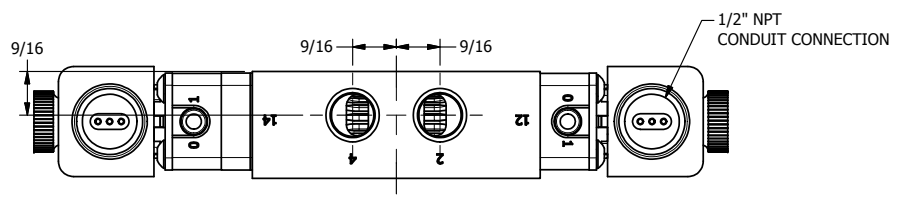

4

3

2

1

**AAA**  
PRODUCTS  
INTERNATIONAL

**AAA PRODUCTS  
INTERNATIONAL**  
7114 Harry Hines Blvd  
Dallas, TX 75235

TITLE: 3/8" SIDE PORT, DBL SOL, 3 POS,  
SPR CTR, REGEN CTR SPL, BRASS & SS,  
EXPLOSION PROOF, DUST EXCDLR

DRAWING NO.:  
DIM\_ZESY3DXL

THE INFORMATION CONTAINED WITHIN THIS DOCUMENT IS PROPRIETARY TO AAA PRODUCTS AND MAY NOT BE DISCLOSED WITHOUT PRIOR WRITTEN CONSENT

4

3

2

1