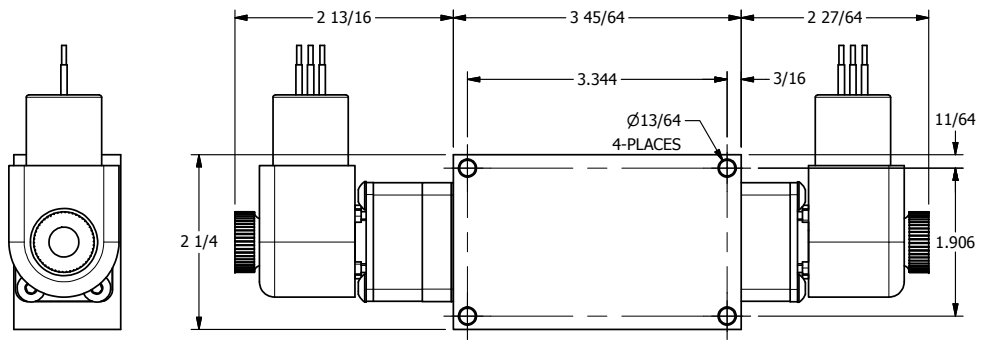

4

3

2

1

**AAA**  
PRODUCTS  
INTERNATIONAL

**AAA PRODUCTS  
INTERNATIONAL**  
7114 Harry Hines Blvd  
Dallas, TX 75235

TITLE: 3/8" SIDE PORT, DBL SOL, 3 POS,  
SPR CTR, REGEN CTR SPL, BRASS & SS,  
EXPLOSION PROOF, DUST EXCDLR

DRAWING NO.:  
DIM\_ZESY3DXL

THE INFORMATION CONTAINED WITHIN THIS DOCUMENT IS PROPRIETARY TO AAA PRODUCTS AND MAY NOT BE DISCLOSED WITHOUT PRIOR WRITTEN CONSENT

4

3

2

1