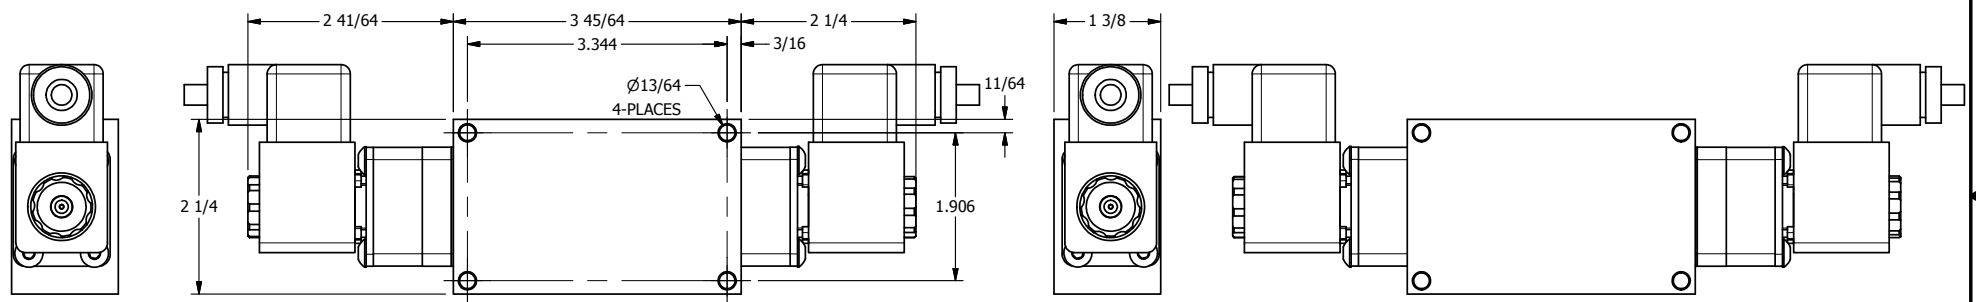

4 | 3 | 2 | 1

**AAA**  
PRODUCTS  
INTERNATIONAL

**AAA PRODUCTS  
INTERNATIONAL**  
7114 Harry Hines Blvd  
Dallas, TX 75235

TITLE: 3/8" SIDE PORT, DBL SOL, 3 POS,  
SPR CTR, REGEN CTR SPL, BRASS & SS,  
ATEX, EXT PILOT

DRAWING NO.:  
DIM\_ZESY3DTZ

4 | 3 | 2 | 1

THE INFORMATION CONTAINED WITHIN THIS DOCUMENT IS PROPRIETARY TO AAA PRODUCTS AND MAY NOT BE DISCLOSED WITHOUT PRIOR WRITTEN CONSENT