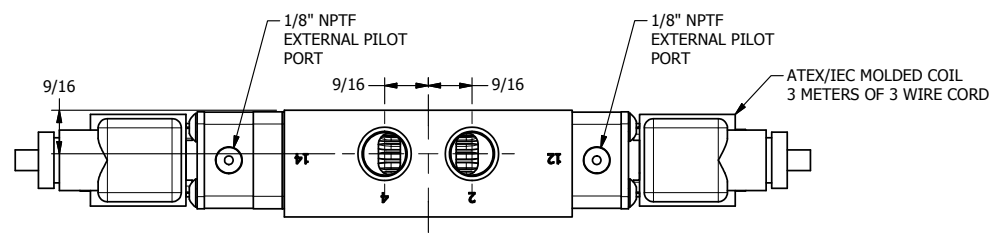

4 | 3 | 2 | 1

**AAA**  
PRODUCTS  
INTERNATIONAL

**AAA PRODUCTS  
INTERNATIONAL**  
7114 Harry Hines Blvd  
Dallas, TX 75235

TITLE: 3/8" SIDE PORT, DBL SOL, 3 POS,  
SPR CTR, REGEN CTR SPL, BRASS & SS,  
ATEX, EXT PILOT

DRAWING NO.:  
DIM\_ZESY3DTZ

4 | 3 | 2 | 1

THE INFORMATION CONTAINED WITHIN THIS DOCUMENT IS PROPRIETARY TO AAA PRODUCTS AND MAY NOT BE DISCLOSED WITHOUT PRIOR WRITTEN CONSENT