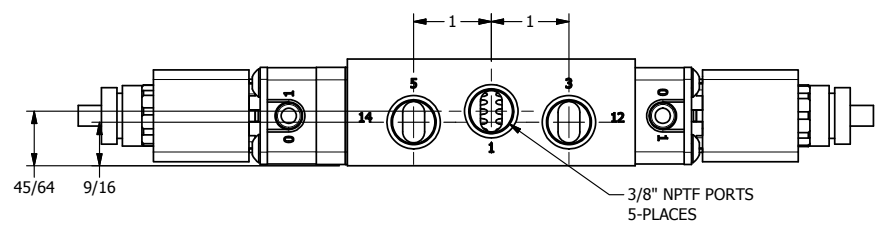

4 | 3 | 2 | 1

**AAA**  
PRODUCTS  
INTERNATIONAL

**AAA PRODUCTS  
INTERNATIONAL**  
7114 Harry Hines Blvd  
Dallas, TX 75235

TITLE: 3/8" SIDE PORT, DBL SOL, 3 POS,  
SPR CTR, REGEN CTR SPL, BRASS & SS,  
ATEX, EXT PILOT

DRAWING NO.:  
DIM\_ZESY3DTZ

4 | 3 | 2 | 1

THE INFORMATION CONTAINED WITHIN THIS DOCUMENT IS PROPRIETARY TO AAA PRODUCTS AND MAY NOT BE DISCLOSED WITHOUT PRIOR WRITTEN CONSENT