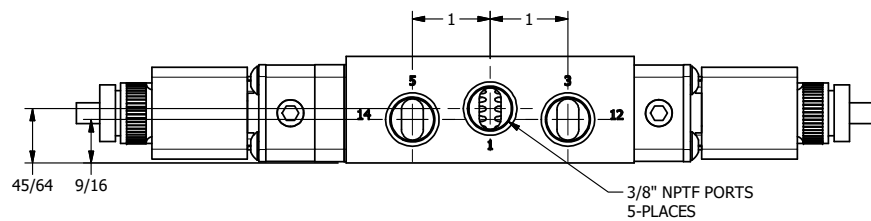

4 3 2 1

4 3 2

TITLE: 3/8" SIDE PORT, DBL SOL, 3 POS,
SPR CTR, REGEN CTR SPL, BRASS & SS,
ATEX, LCKNG OVRD, DUST EXCLDR

DRAWING NO.:
DIM_ZESY3DTOL

THE INFORMATION CONTAINED WITHIN THIS DOCUMENT IS PROPRIETARY TO AAA PRODUCTS AND MAY NOT BE DISCLOSED WITHOUT PRIOR WRITTEN CONSENT