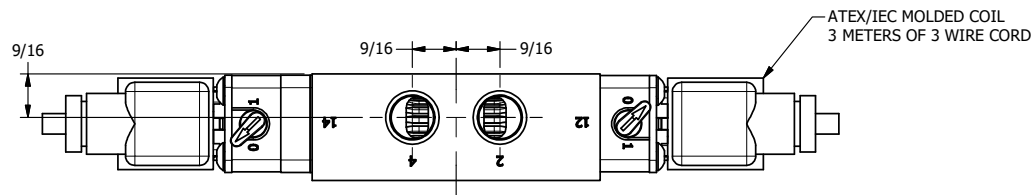

4 3 2 1

4 3 2

TITLE: 3/8" SIDE PORT, DBL SOL, 3 POS,
SPR CTR, REGEN CTR SPL, BRASS & SS,
ATEX, LCKNG OVRD, DUST EXCLDR

DRAWING NO.:
DIM_ZESY3DTOL

THE INFORMATION CONTAINED WITHIN THIS DOCUMENT IS PROPRIETARY TO AAA PRODUCTS AND MAY NOT BE DISCLOSED WITHOUT PRIOR WRITTEN CONSENT