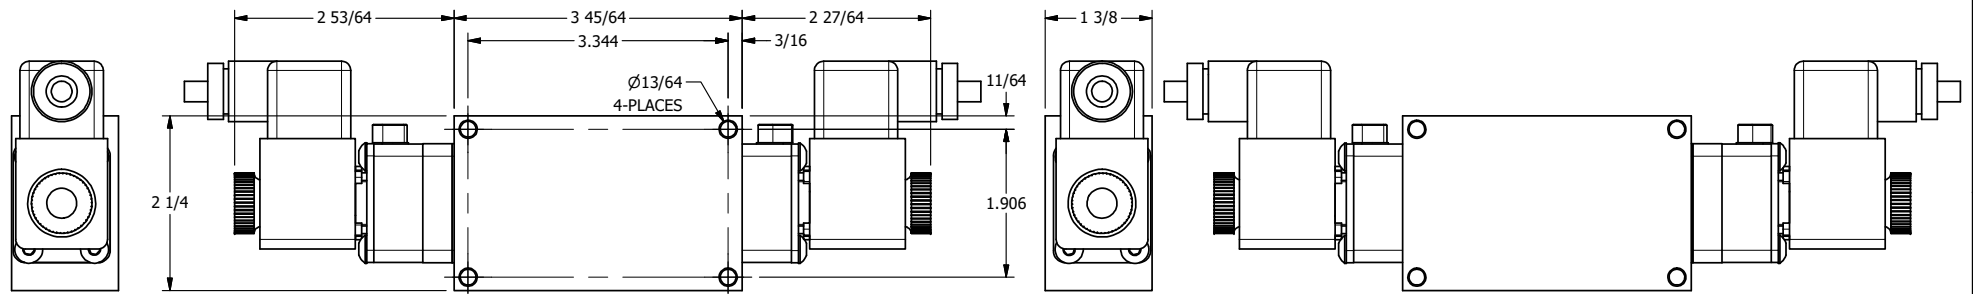

4 3 2 1

4 3 2

TITLE: 3/8" SIDE PORT, DBL SOL, 3 POS,
SPR CTR, REGEN CTR SPL, BRASS & SS,
ATEX, LCKNG OVRD, DUST EXCLDR

DRAWING NO.:
DIM_ZESY3DTOL

THE INFORMATION CONTAINED WITHIN THIS DOCUMENT IS PROPRIETARY TO AAA PRODUCTS AND MAY NOT BE DISCLOSED WITHOUT PRIOR WRITTEN CONSENT