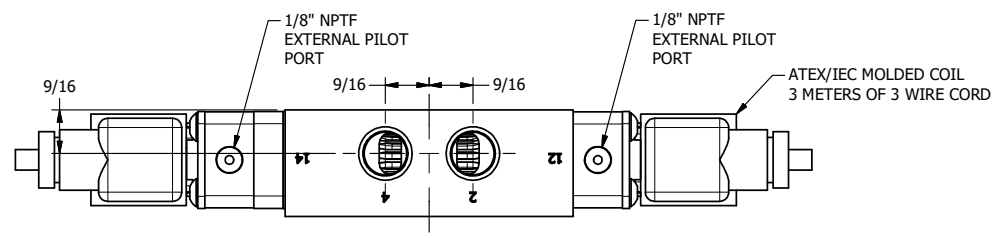

4 3 2 1

4 3 2

AAA
PRODUCTS
INTERNATIONAL

**AAA PRODUCTS
INTERNATIONAL**
7114 Harry Hines Blvd
Dallas, TX 75235

TITLE: 3/8" SIDE PORT, DBL SOL, 3 POS,
REGEN SPR CTR, ATEX,
BR & SS, DUST EXCLDR, EXT PILOT

DRAWING NO.:
DIM_ZESY3DTLZ