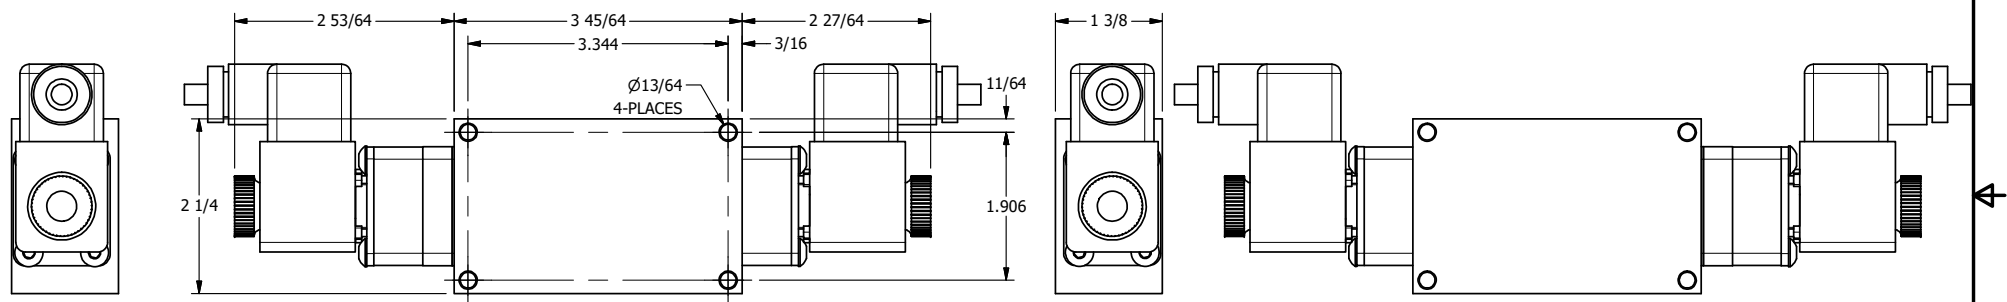

4 3 2 1

4 3 2

AAA
PRODUCTS
INTERNATIONAL

**AAA PRODUCTS
INTERNATIONAL**
7114 Harry Hines Blvd
Dallas, TX 75235

TITLE: 3/8" SIDE PORT, DBL SOL, 3 POS,
REGEN SPR CTR, ATEX,
BR & SS, DUST EXCLDR, EXT PILOT

DRAWING NO.:
DIM_ZESY3DTLZ