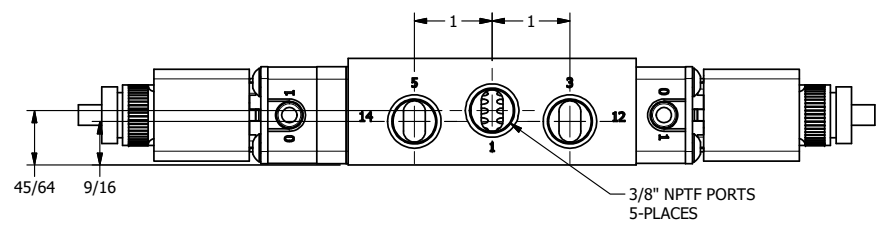

4 3 2 1

4 3 2

AAA
PRODUCTS
INTERNATIONAL

**AAA PRODUCTS
INTERNATIONAL**
7114 Harry Hines Blvd
Dallas, TX 75235

TITLE: 3/8" SIDE PORT, DBL SOL, 3 POS,
REGEN SPR CTR, ATEX,
BR & SS, DUST EXCLDR, EXT PILOT

DRAWING NO.:
DIM_ZESY3DTLZ