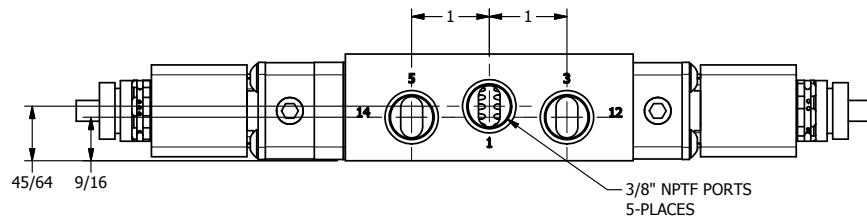

4 3 2 1

4 3 2 1

TITLE: 3/8" SIDE PORT, DBL SOL, 3 POS,
SPR CTR, SOL SHFT, REGEN CTR SPL,
BRASS & SS, ATEX, SIDE VENT

DRAWING NO.:
DIM_ZESY3DTC

THE INFORMATION CONTAINED WITHIN THIS DOCUMENT IS PROPRIETARY TO AAA PRODUCTS AND MAY NOT BE DISCLOSED WITHOUT PRIOR WRITTEN CONSENT