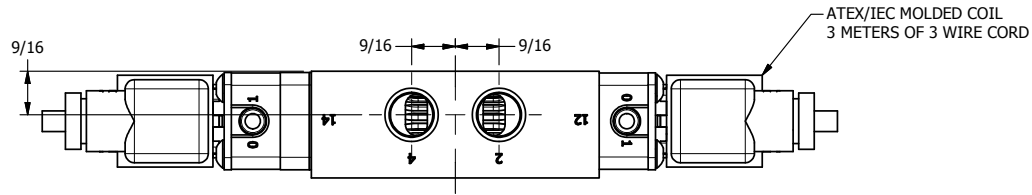

4 3 2 1

4 3 2 1

TITLE: 3/8" SIDE PORT, DBL SOL, 3 POS,
SPR CTR, SOL SHFT, REGEN CTR SPL,
BRASS & SS, ATEX, SIDE VENT

DRAWING NO.:
DIM_ZESY3DTC

THE INFORMATION CONTAINED WITHIN THIS DOCUMENT IS PROPRIETARY TO AAA PRODUCTS AND MAY NOT BE DISCLOSED WITHOUT PRIOR WRITTEN CONSENT