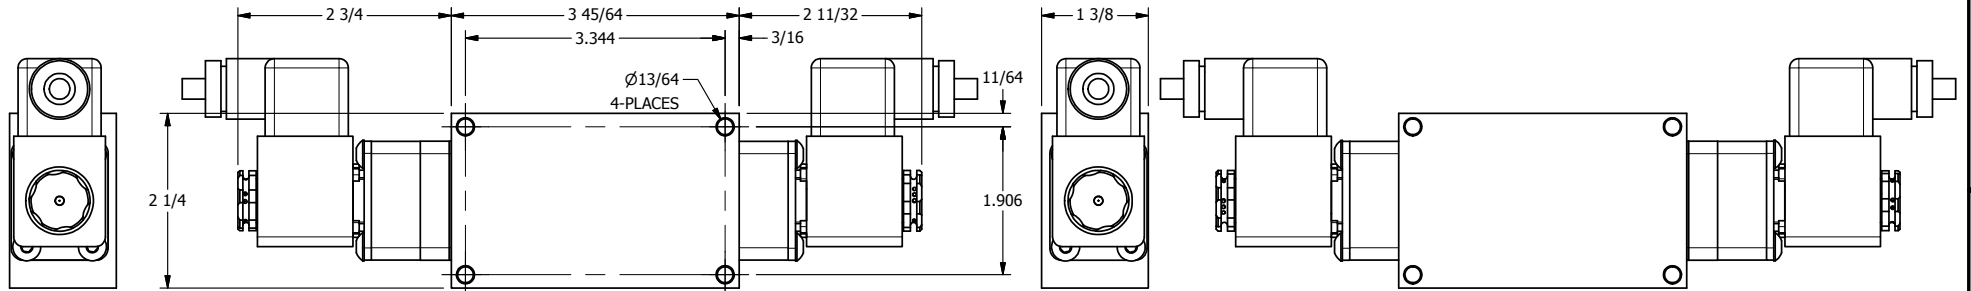

4 3 2 1

4 3 2 1

TITLE: 3/8" SIDE PORT, DBL SOL, 3 POS,
SPR CTR, SOL SHFT, REGEN CTR SPL,
BRASS & SS, ATEX, SIDE VENT

DRAWING NO.:
DIM_ZESY3DTC

THE INFORMATION CONTAINED WITHIN THIS DOCUMENT IS PROPRIETARY TO AAA PRODUCTS AND MAY NOT BE DISCLOSED WITHOUT PRIOR WRITTEN CONSENT