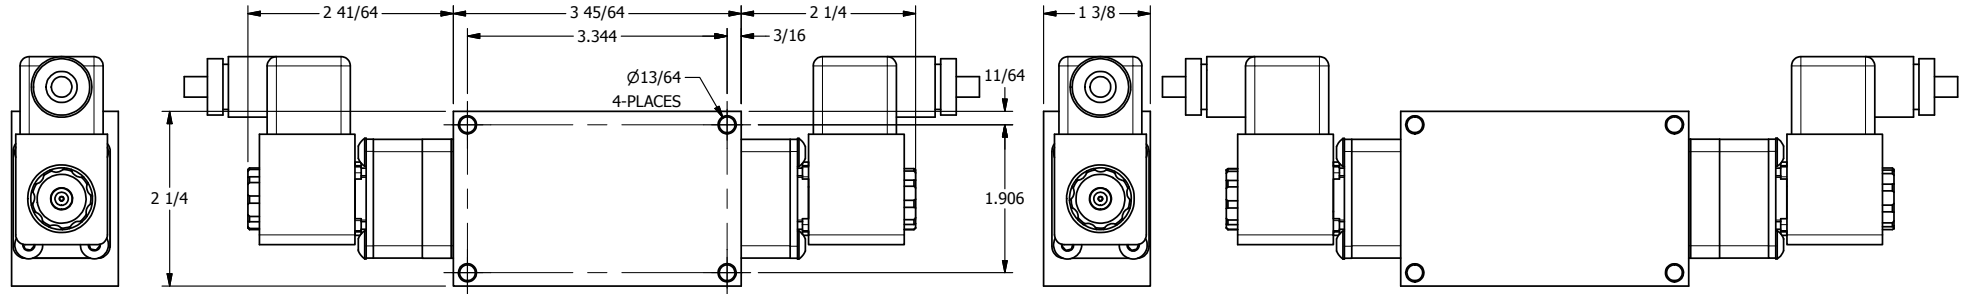

4 3 2 1

4 3 2 1

**AAA**  
PRODUCTS  
INTERNATIONAL

**AAA PRODUCTS  
INTERNATIONAL**  
7114 Harry Hines Blvd  
Dallas, TX 75235

TITLE: 3/8" SIDE PORT, DBL SOL, 3 POS,  
SPR CTR, SOL SHFT, REGEN CTR SPL,  
BRASS & STAINLESS, ATEX

DRAWING NO.:  
DIM\_ZESY3DT

THE INFORMATION CONTAINED WITHIN THIS DOCUMENT IS PROPRIETARY TO AAA PRODUCTS AND MAY NOT BE DISCLOSED WITHOUT PRIOR WRITTEN CONSENT