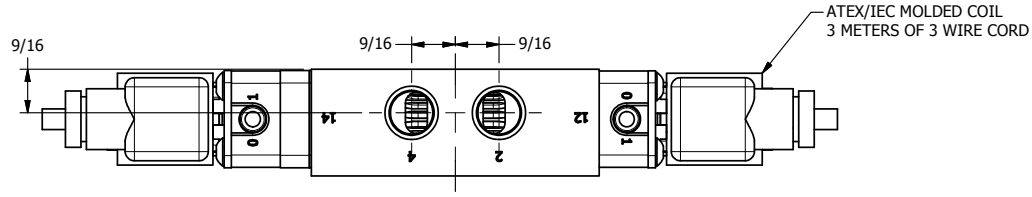

4 3 2 1

4 3 2 1

**AAA**  
PRODUCTS  
INTERNATIONAL

**AAA PRODUCTS  
INTERNATIONAL**  
7114 Harry Hines Blvd  
Dallas, TX 75235

TITLE: 3/8" SIDE PORT, DBL SOL, 3 POS,  
SPR CTR, SOL SHFT, REGEN CTR SPL,  
BRASS & STAINLESS, ATEX