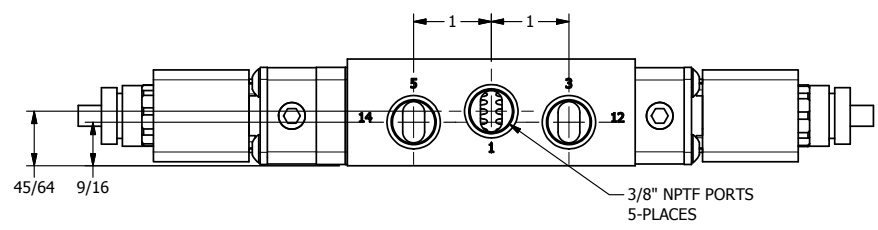

4 3 2 1

4 3 2 1

**AAA**  
PRODUCTS  
INTERNATIONAL

**AAA PRODUCTS  
INTERNATIONAL**  
7114 Harry Hines Blvd  
Dallas, TX 75235

TITLE: 3/8" SIDE PORT, DBL SOL, 3 POS,  
SPR CTR, SOL SHFT, REGEN CTR SPL,  
BRASS & STAINLESS, ATEX

DRAWING NO.:  
DIM\_ZESY3DT

THE INFORMATION CONTAINED WITHIN THIS DOCUMENT IS PROPRIETARY TO AAA PRODUCTS AND MAY NOT BE DISCLOSED WITHOUT PRIOR WRITTEN CONSENT