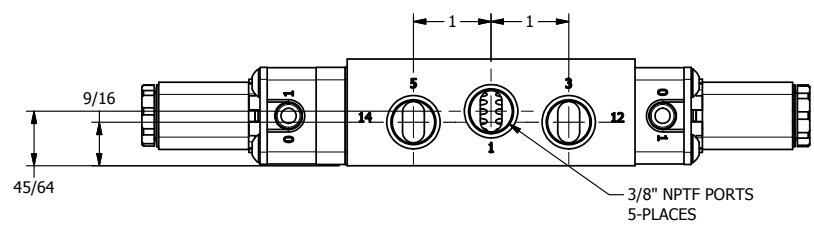

4

3

2

1

AAA
PRODUCTS
INTERNATIONAL

**AAA PRODUCTS
INTERNATIONAL**
7114 Harry Hines Blvd
Dallas, TX 75235

TITLE: $\frac{3}{8}$ " SIDE PORT, DBL SOL, 3 POS,
SPR CTR, REGEN CTR SPL, BRASS & SS,
FLYING LEAD, EXT PILOT

DRAWING NO.:
DIM_ZESY3DMZ

THE INFORMATION CONTAINED WITHIN THIS DOCUMENT IS PROPRIETARY TO AAA PRODUCTS AND MAY NOT BE DISCLOSED WITHOUT PRIOR WRITTEN CONSENT

4

3

2

1