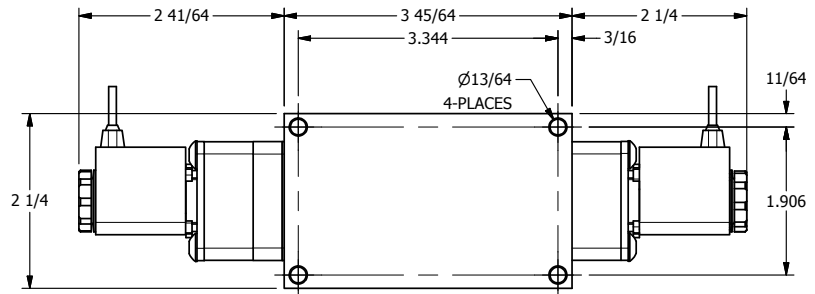

4

3

2

1

AAA
PRODUCTS
INTERNATIONAL

**AAA PRODUCTS
INTERNATIONAL**
7114 Harry Hines Blvd
Dallas, TX 75235

TITLE: $\frac{3}{8}$ " SIDE PORT, DBL SOL, 3 POS,
SPR CTR, REGEN CTR SPL, BRASS & SS,
FLYING LEAD, EXT PILOT

DRAWING NO.:
DIM_ZESY3DMZ

THE INFORMATION CONTAINED WITHIN THIS DOCUMENT IS PROPRIETARY TO AAA PRODUCTS AND MAY NOT BE DISCLOSED WITHOUT PRIOR WRITTEN CONSENT

4

3

2

1