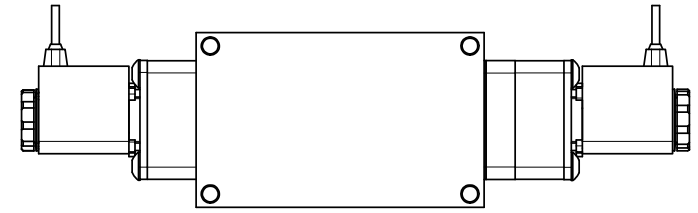

4

3

2

1

AAA
PRODUCTS
INTERNATIONAL

**AAA PRODUCTS
INTERNATIONAL**
7114 Harry Hines Blvd
Dallas, TX 75235

TITLE: $\frac{3}{8}$ " SIDE PORT, DBL SOL, 3 POS,
SPR CTR, REGEN CTR SPL, BRASS & SS,
FLYING LEAD, EXT PILOT