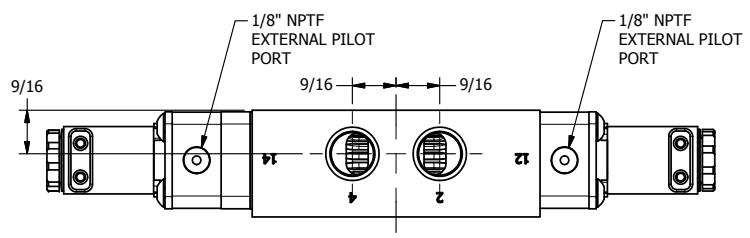

4

3

2

1

AAA
PRODUCTS
INTERNATIONAL

**AAA PRODUCTS
INTERNATIONAL**
7114 Harry Hines Blvd
Dallas, TX 75235

TITLE: $\frac{3}{8}$ " SIDE PORT, DBL SOL, 3 POS,
SPR CTR, REGEN CTR SPL, BRASS & SS,
FLYING LEAD, EXT PILOT

DRAWING NO.:
DIM_ZESY3DMZ

THE INFORMATION CONTAINED WITHIN THIS DOCUMENT IS PROPRIETARY TO AAA PRODUCTS AND MAY NOT BE DISCLOSED WITHOUT PRIOR WRITTEN CONSENT

4

3

2

1